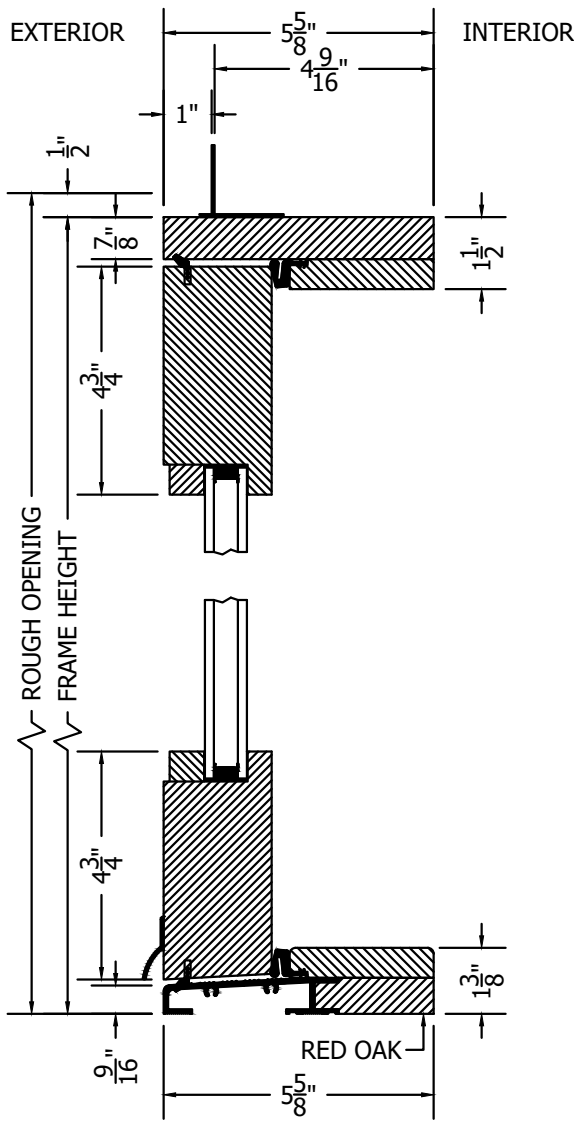

# TRADITIONAL EQUAL SOLID ACCOYA OUT-SWING FRENCH SINGLE DOOR w/ALUMINUM SILL

SCALE: 3" = 1'-0"

**SECTION VIEW**

**PLAN VIEW**

**TO PRINT TO SCALE, SELECT "ACTUAL SIZE" OR Deselect "FIT TO PAGE" IN PRINT DIALOGUE BOX**