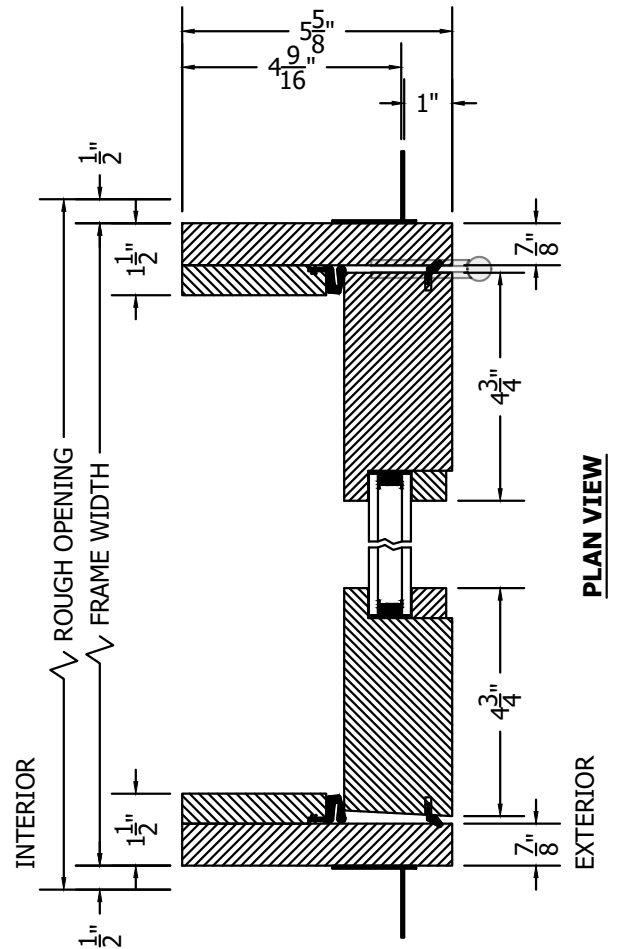

# TRADITIONAL EQUAL SOLID ACCOYA OUT-SWING FRENCH SINGLE DOOR w/ALUMINUM SILL

SCALE: 3" = 1'-0"

**SECTION VIEW**

**PLAN VIEW**

**TO PRINT TO SCALE, SELECT "ACTUAL SIZE" OR Deselect "FIT TO PAGE" IN PRINT DIALOGUE BOX**