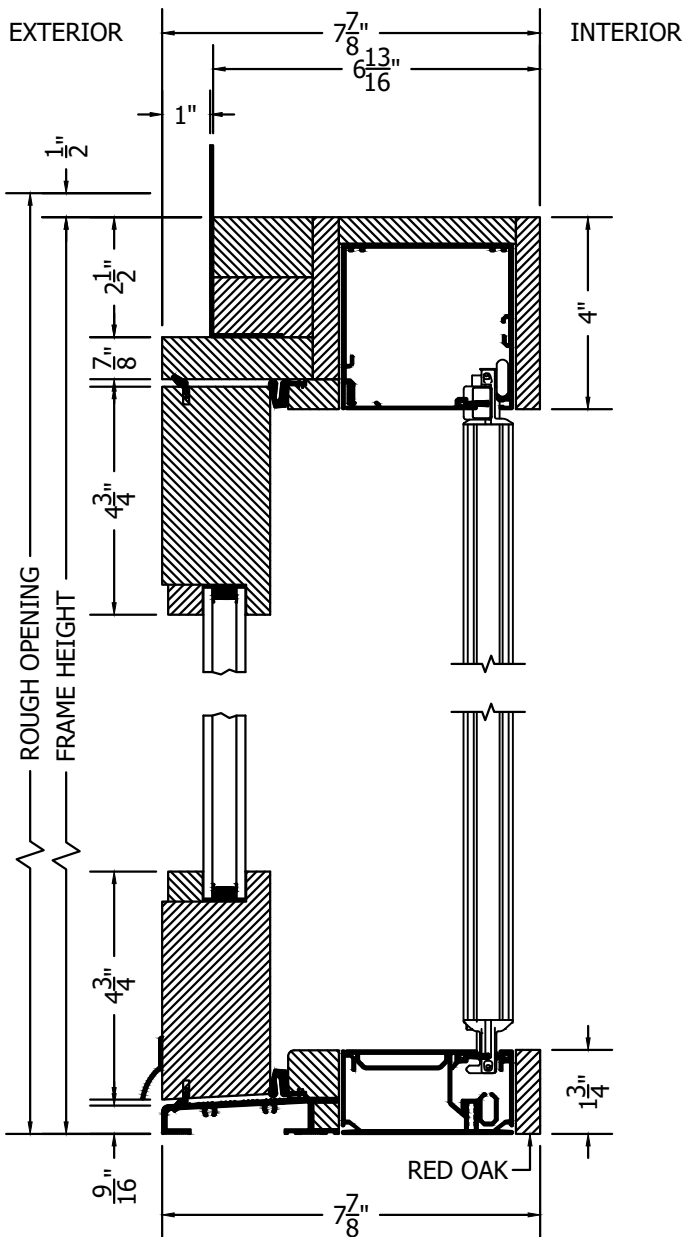

(SPECIFICATIONS MAY CHANGE WITHOUT NOTICE TO IMPROVE FUNCTION OR DESIGN)

TRADITIONAL EQUAL SOLID ACCOYA OUT-SWING FRENCH PAIR DOORS w/ALUMINUM SILL & CENTOR SCREEN

NOT TO SCALE

SECTION VIEW

PLAN VIEW

PROPRIETARY AND CONFIDENTIAL
THIS DRAWING AND ITS CONTENTS ARE THE
PROPERTY OF AG MILLWORKS. REPRODUCTION
OF ANY PART OF THE DRAWING IN ANY FORM
WHATSOEVER WITHOUT THE PRIOR WRITTEN
PERMISSION OF AG MILLWORKS IS STRICTLY
FORBIDDEN. © 2021 AG MILLWORKS