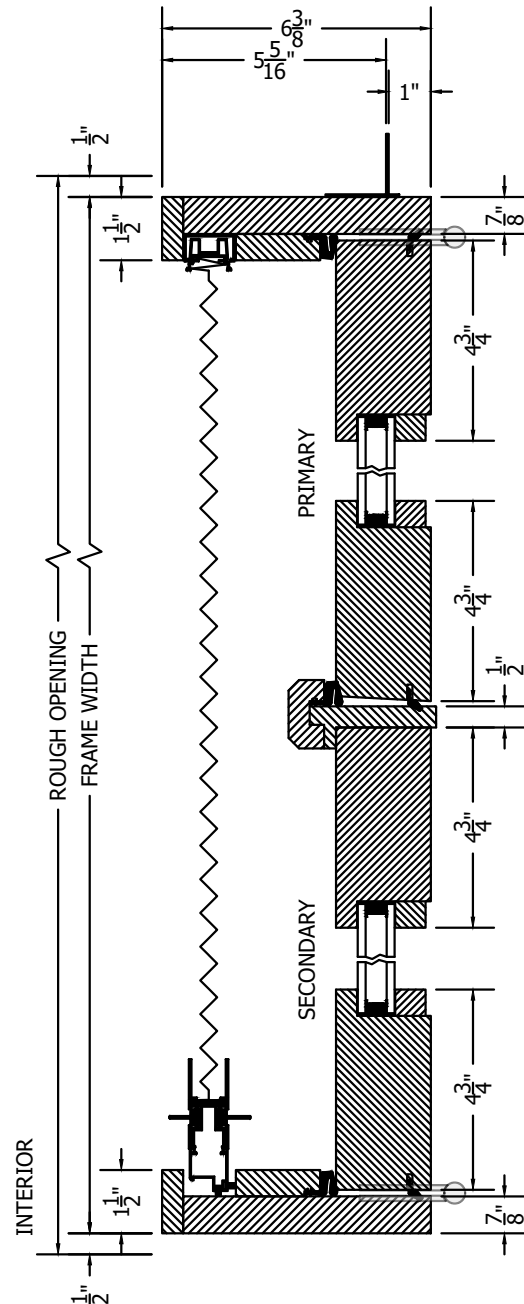

(SPECIFICATIONS MAY CHANGE WITHOUT NOTICE TO IMPROVE FUNCTION OR DESIGN)

TRADITIONAL EQUAL SOLID ACCOYA OUT-SWING FRENCH PAIR DOORS w/ALUMINUM SILL & BRIO SCREEN

NOT TO SCALE

SECTION VIEW

PLAN VIEW

PROPRIETARY AND CONFIDENTIAL
THIS DRAWING AND ITS CONTENTS ARE THE
PROPERTY OF AG MILLWORKS. REPRODUCTION
OF ANY PART OF THE DRAWING IN ANY FORM
WHATSOEVER WITHOUT THE PRIOR WRITTEN
PERMISSION OF AG MILLWORKS IS STRICTLY
FORBIDDEN. © 2021 AG MILLWORKS