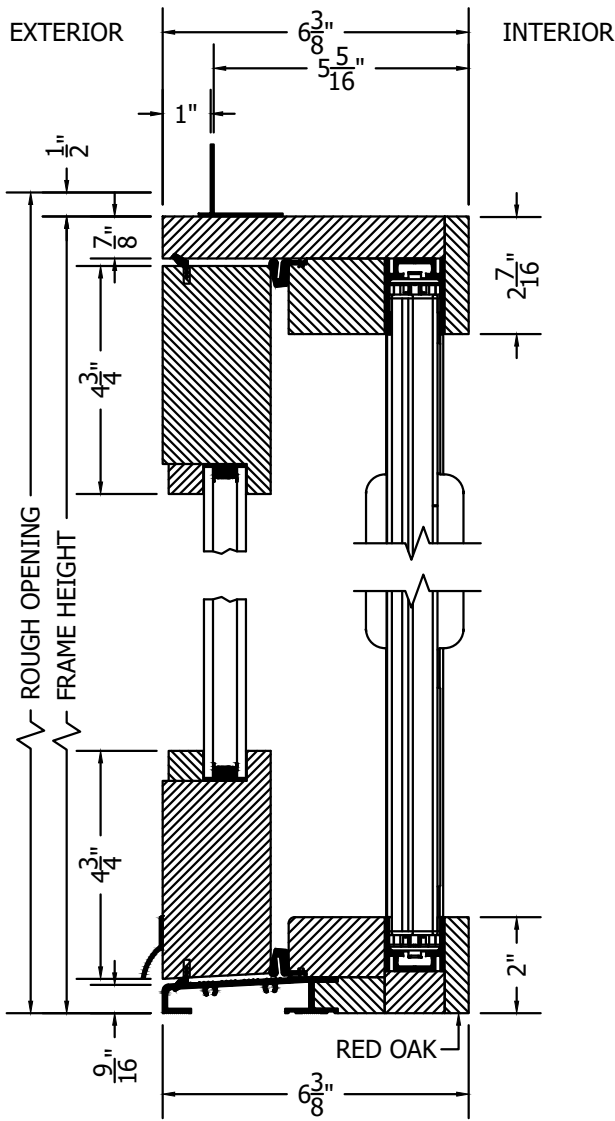

(SPECIFICATIONS MAY CHANGE WITHOUT NOTICE TO IMPROVE FUNCTION OR DESIGN)

TRADITIONAL EQUAL SOLID ACCOYA OUT-SWING FRENCH PAIR DOORS w/ALUMINUM SILL & BRIO SCREEN

NOT TO SCALE

SECTION VIEW

PLAN VIEW

PROPRIETARY AND CONFIDENTIAL
THIS DRAWING AND ITS CONTENTS ARE THE
PROPERTY OF AG MILLWORKS. REPRODUCTION
OF ANY PART OF THE DRAWING IN ANY FORM
WHATSOEVER WITHOUT THE PRIOR WRITTEN
PERMISSION OF AG MILLWORKS IS STRICTLY
FORBIDDEN. © 2021 AG MILLWORKS