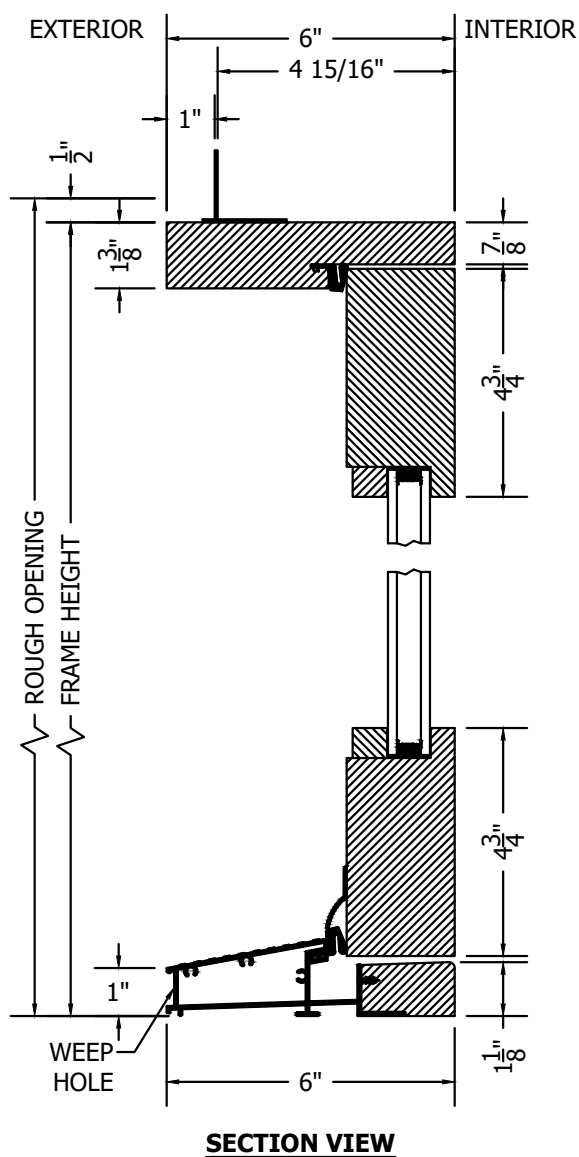

(SPECIFICATIONS MAY CHANGE WITHOUT NOTICE TO IMPROVE FUNCTION OR DESIGN)

TRADITIONAL EQUAL SOLID ACCOYA IN-SWING FRENCH SINGLE DOOR w/ALUMINUM SILL

SCALE: 3" = 1'-0"

INTERIOR WOOD STICKING OPTIONS

 SQUARE STICKING

 OVOLO STICKING

TO PRINT TO SCALE, SELECT "ACTUAL SIZE" OR DESELECT "FIT TO PAGE" IN PRINT DIALOGUE BOX

PROPRIETARY AND CONFIDENTIAL
THIS DRAWING AND ITS CONTENTS ARE THE PROPERTY OF AG MILLWORKS. REPRODUCTION OF ANY PART OF THE DRAWING IN ANY FORM WHATSOEVER WITHOUT THE PRIOR WRITTEN PERMISSION OF AG MILLWORKS IS STRICTLY FORBIDDEN. © 2021 AG MILLWORKS