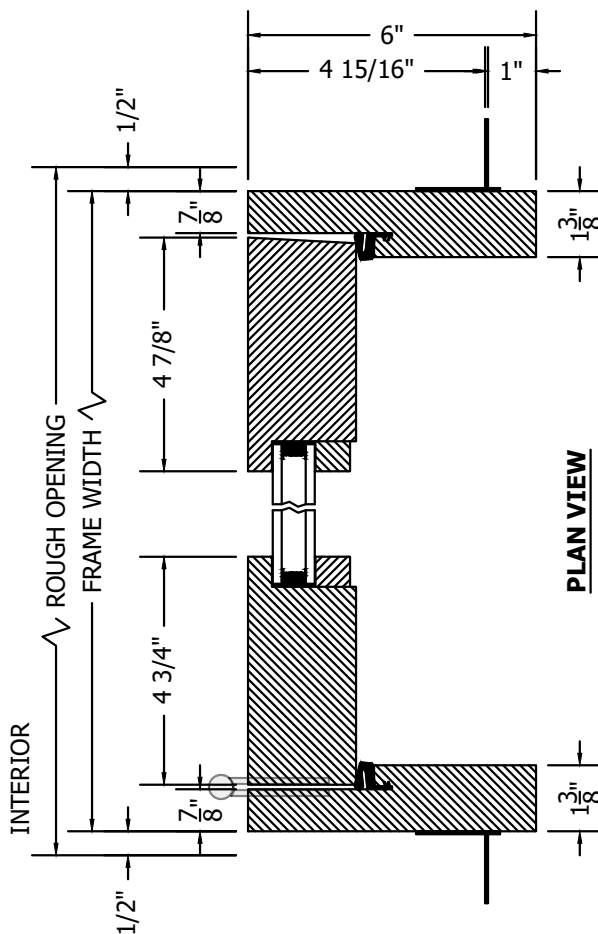

(SPECIFICATIONS MAY CHANGE WITHOUT NOTICE TO IMPROVE FUNCTION OR DESIGN)

TRADITIONAL EQUAL SOLID ACCOYA IN-SWING FRENCH SINGLE DOOR w/ALUMINUM SILL

SCALE: 3" = 1'-0"

INTERIOR WOOD STICKING OPTIONS

 SQUARE STICKING

 OVOLO STICKING

TO PRINT TO SCALE, SELECT "ACTUAL SIZE" OR DESELECT "FIT TO PAGE" IN PRINT DIALOGUE BOX

PROPRIETARY AND CONFIDENTIAL
THIS DRAWING AND ITS CONTENTS ARE THE PROPERTY OF AG MILLWORKS. REPRODUCTION OF ANY PART OF THE DRAWING IN ANY FORM WHATSOEVER WITHOUT THE PRIOR WRITTEN PERMISSION OF AG MILLWORKS IS STRICTLY FORBIDDEN. © 2021 AG MILLWORKS