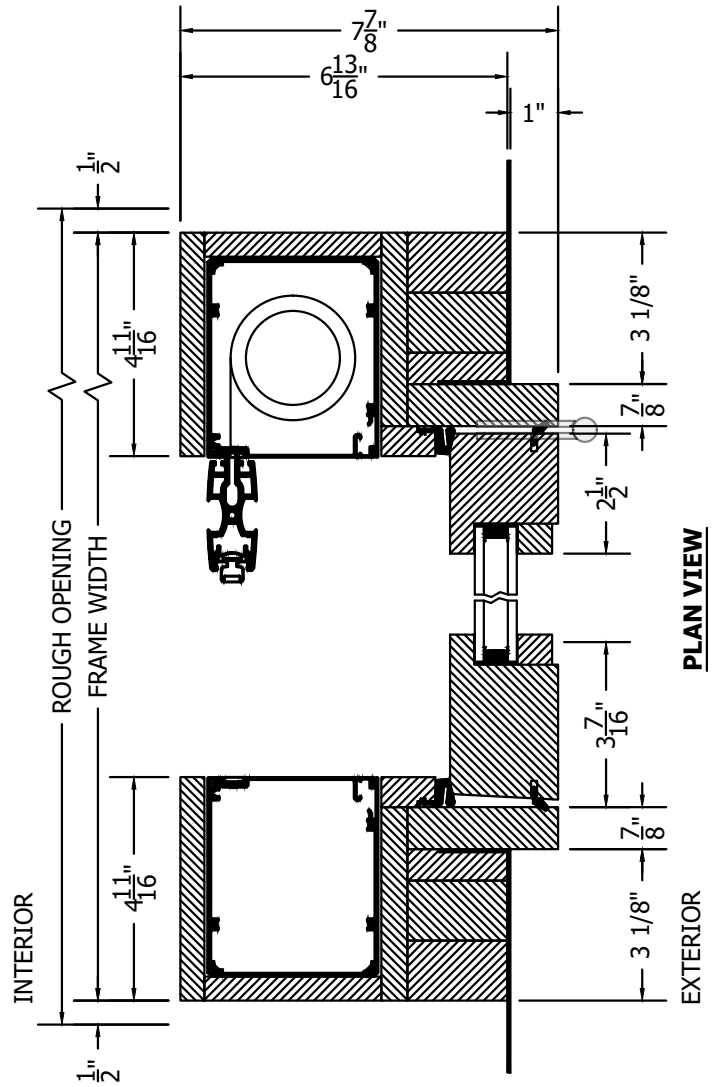

(SPECIFICATIONS MAY CHANGE WITHOUT NOTICE TO IMPROVE FUNCTION OR DESIGN)

SLIMLINE SOLID ACCOYA OUT-SWING FRENCH SINGLE DOOR w/ALUMINUM SILL & CENTOR SCREEN

SCALE: 3" = 1'-0"

SECTION VIEW

TO PRINT TO SCALE, SELECT "ACTUAL SIZE" OR DESELECT "FIT TO PAGE" IN PRINT DIALOGUE BOX