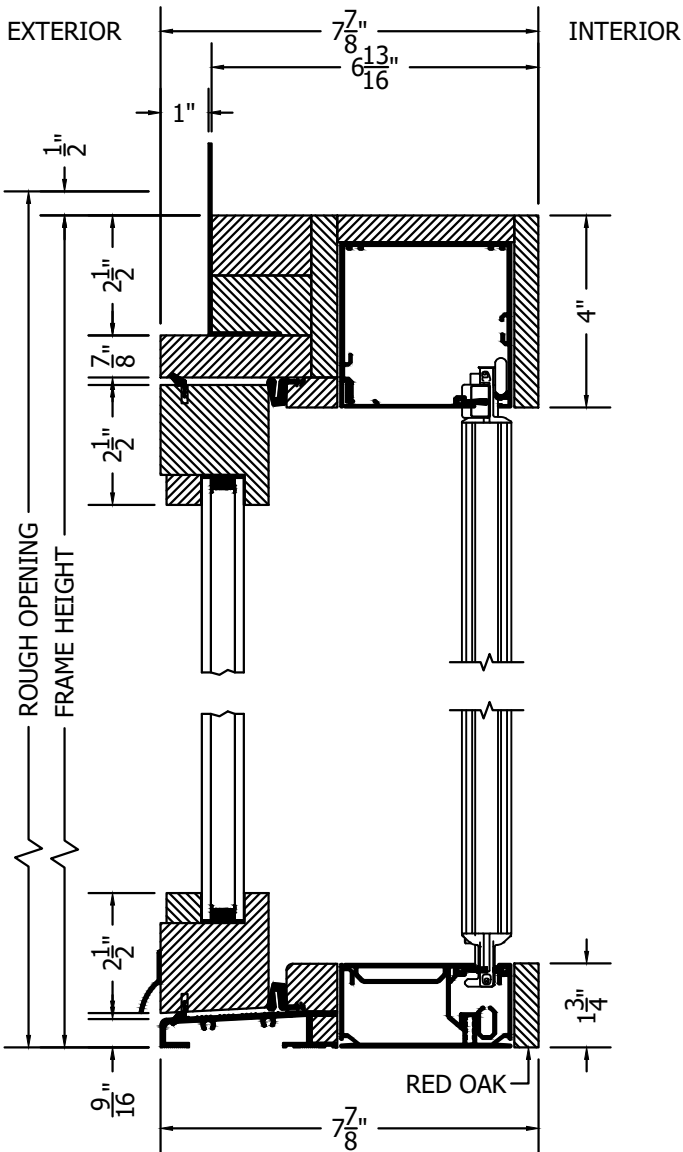

(SPECIFICATIONS MAY CHANGE WITHOUT NOTICE TO IMPROVE FUNCTION OR DESIGN)

SLIMLINE SOLID ACCOYA OUT-SWING FRENCH SINGLE DOOR w/ALUMINUM SILL & CENTOR SCREEN

SCALE: 3" = 1'-0"

SECTION VIEW

TO PRINT TO SCALE, SELECT "ACTUAL SIZE" OR DESELECT "FIT TO PAGE" IN PRINT DIALOGUE BOX