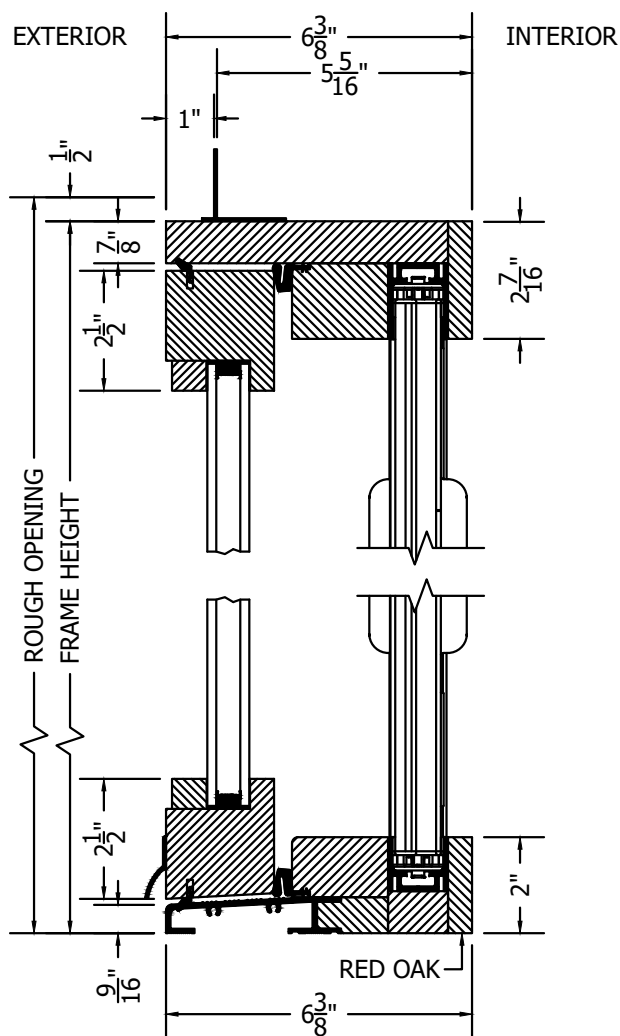

(SPECIFICATIONS MAY CHANGE WITHOUT NOTICE TO IMPROVE FUNCTION OR DESIGN)

SLIMLINE SOLID ACCOYA OUT-SWING FRENCH SINGLE DOOR w/ALUMINUM SILL & BRIO SCREEN

SCALE: 3" = 1'-0"

SECTION VIEW

PLAN VIEW

TO PRINT TO SCALE, SELECT "ACTUAL SIZE" OR DESELECT "FIT TO PAGE" IN PRINT DIALOGUE BOX