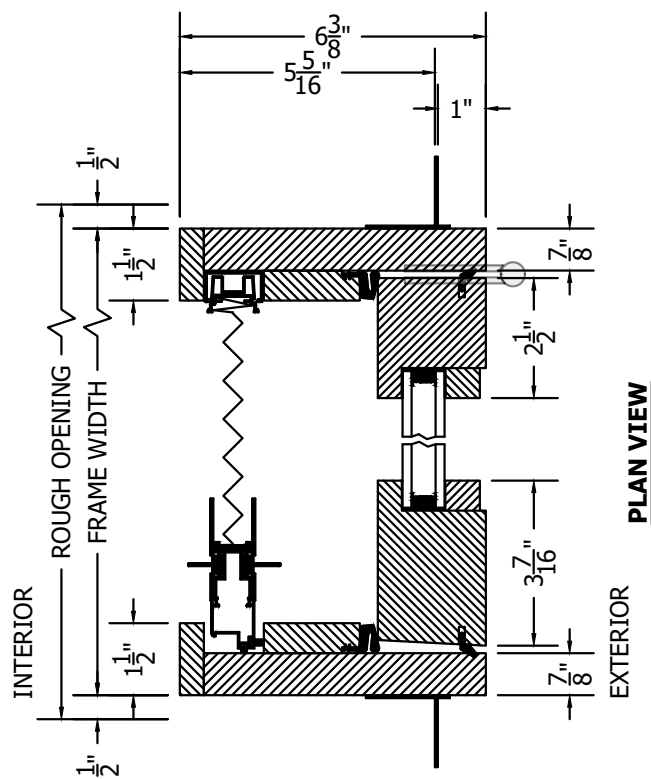

(SPECIFICATIONS MAY CHANGE WITHOUT NOTICE TO IMPROVE FUNCTION OR DESIGN)

SLIMLINE SOLID ACCOYA OUT-SWING FRENCH SINGLE DOOR w/ALUMINUM SILL & BRIO SCREEN

SCALE: 3" = 1'-0"

SECTION VIEW

PLAN VIEW

TO PRINT TO SCALE, SELECT "ACTUAL SIZE" OR DESELECT "FIT TO PAGE" IN PRINT DIALOGUE BOX