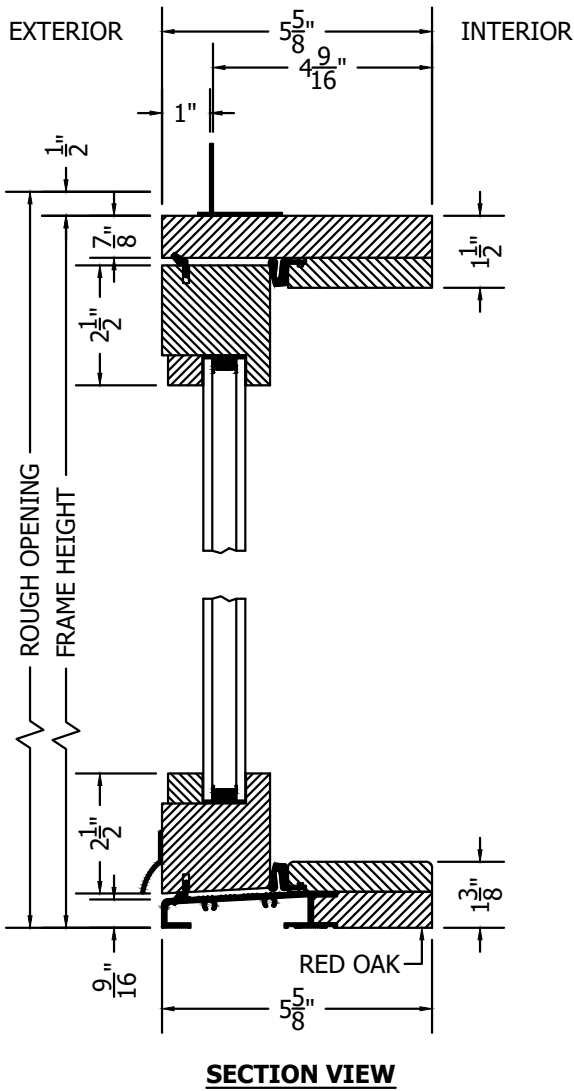

(SPECIFICATIONS MAY CHANGE WITHOUT NOTICE TO IMPROVE FUNCTION OR DESIGN)

SLIMLINE SOLID ACCOYA OUT-SWING FRENCH SINGLE DOOR w/ALUMINUM SILL

SCALE: 3" = 1'-0"

TO PRINT TO SCALE, SELECT "ACTUAL SIZE" OR DESELECT "FIT TO PAGE" IN PRINT DIALOGUE BOX