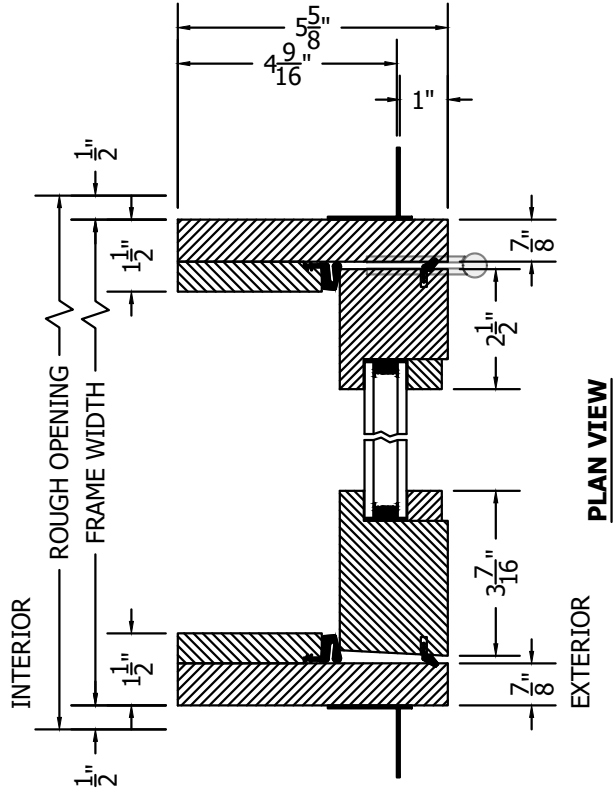

(SPECIFICATIONS MAY CHANGE WITHOUT NOTICE TO IMPROVE FUNCTION OR DESIGN)

SLIMLINE SOLID ACCOYA OUT-SWING FRENCH SINGLE DOOR w/ALUMINUM SILL

SCALE: 3" = 1'-0"

TO PRINT TO SCALE, SELECT "ACTUAL SIZE" OR DESELECT "FIT TO PAGE" IN PRINT DIALOGUE BOX