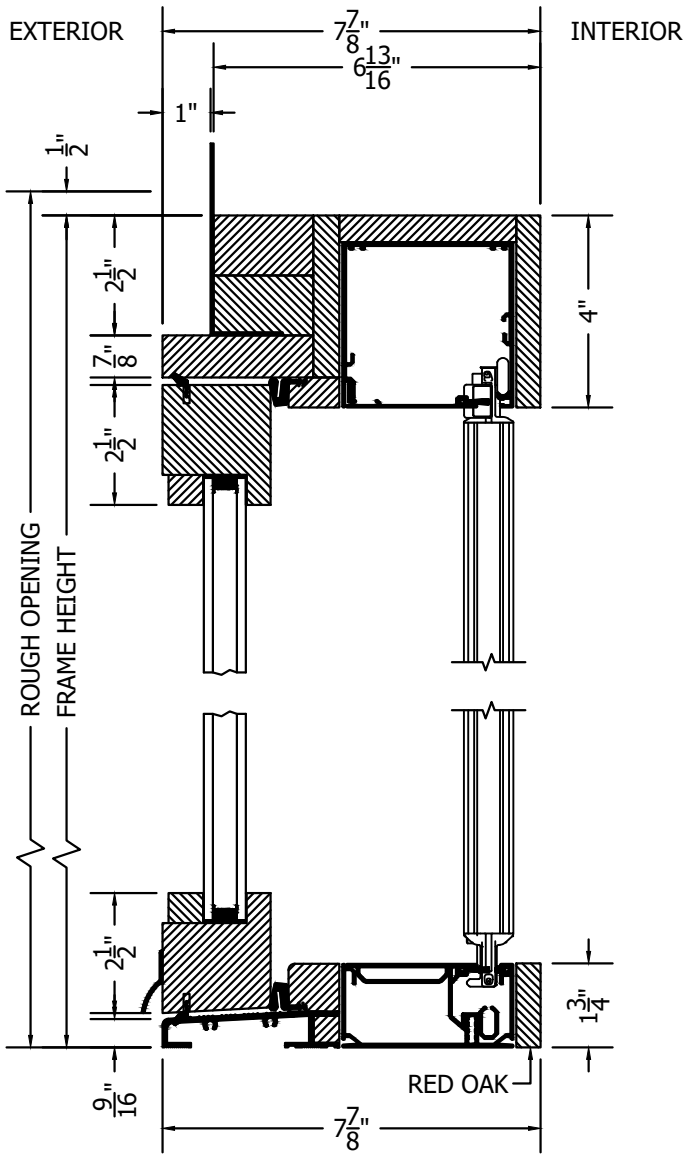

(SPECIFICATIONS MAY CHANGE WITHOUT NOTICE TO IMPROVE FUNCTION OR DESIGN)

SLIMLINE SOLID ACCOYA OUT-SWING FRENCH PAIR DOORS w/ALUMINUM SILL & CENTOR SCREEN

NOT TO SCALE

SECTION VIEW

PLAN VIEW

PROPRIETARY AND CONFIDENTIAL
THIS DRAWING AND ITS CONTENTS ARE THE
PROPERTY OF AG MILLWORKS. REPRODUCTION
OF ANY PART OF THE DRAWING IN ANY FORM
WHATSOEVER WITHOUT THE PRIOR WRITTEN
PERMISSION OF AG MILLWORKS IS STRICTLY
FORBIDDEN. © 2021 AG MILLWORKS