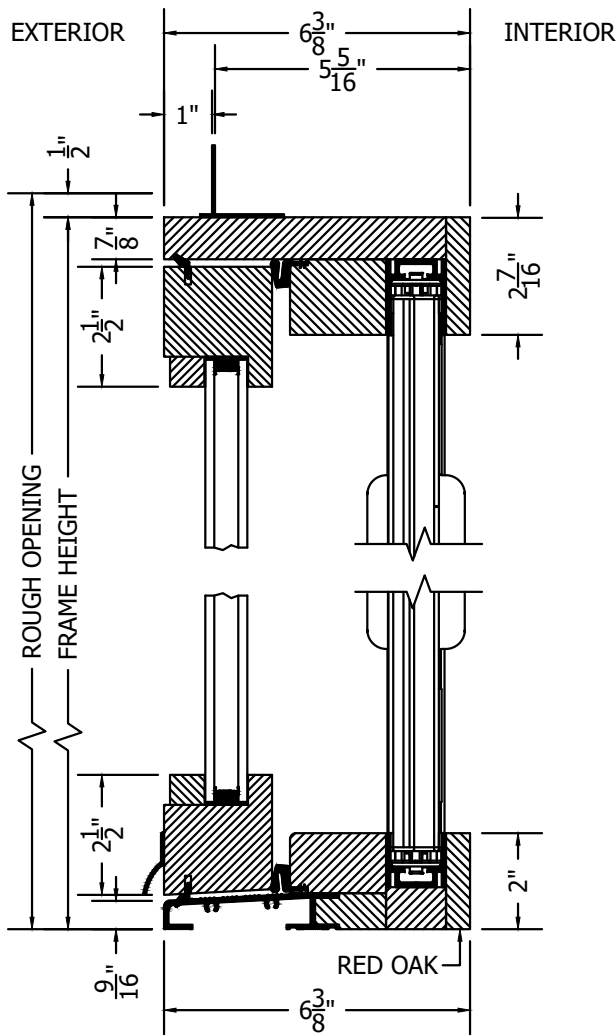

(SPECIFICATIONS MAY CHANGE WITHOUT NOTICE TO IMPROVE FUNCTION OR DESIGN)

SLIMLINE SOLID ACCOYA OUT-SWING FRENCH PAIR DOORS w/ALUMINUM SILL & BRIO SCREEN

SCALE: 3" = 1'-0"

SECTION VIEW

PLAN VIEW

TO PRINT TO SCALE, SELECT "ACTUAL SIZE" OR DESELECT "FIT TO PAGE" IN PRINT DIALOGUE BOX