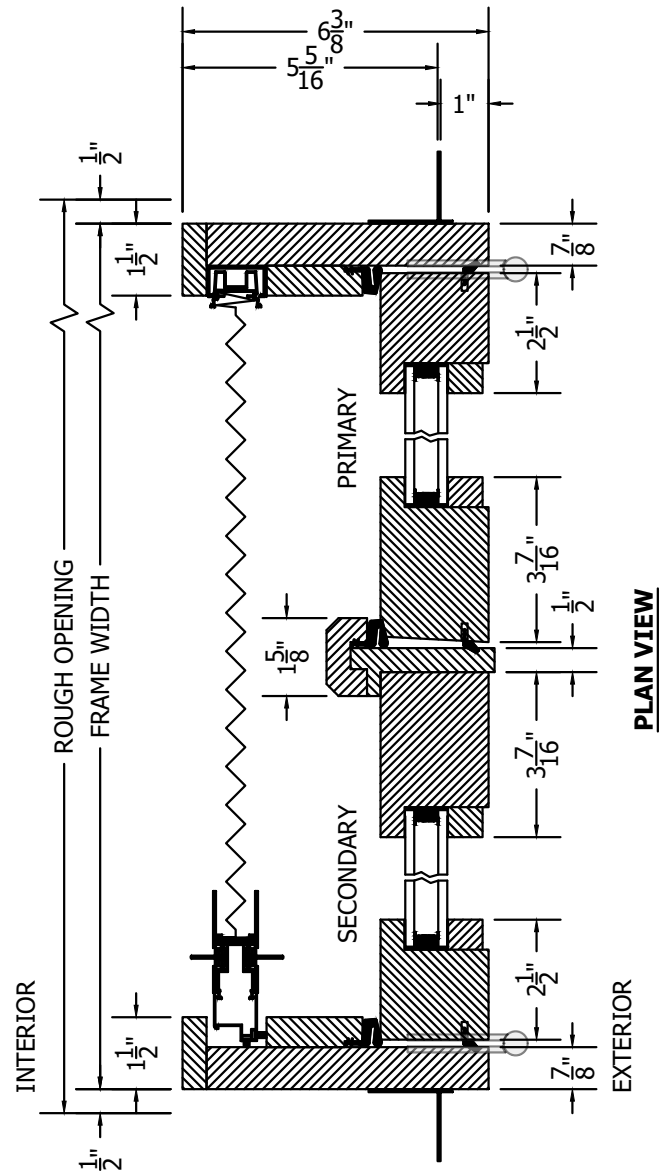

(SPECIFICATIONS MAY CHANGE WITHOUT NOTICE TO IMPROVE FUNCTION OR DESIGN)

SLIMLINE SOLID ACCOYA OUT-SWING FRENCH PAIR DOORS w/ALUMINUM SILL & BRIO SCREEN

SCALE: 3" = 1'-0"

SECTION VIEW

PLAN VIEW

TO PRINT TO SCALE, SELECT "ACTUAL SIZE" OR DESELECT "FIT TO PAGE" IN PRINT DIALOGUE BOX