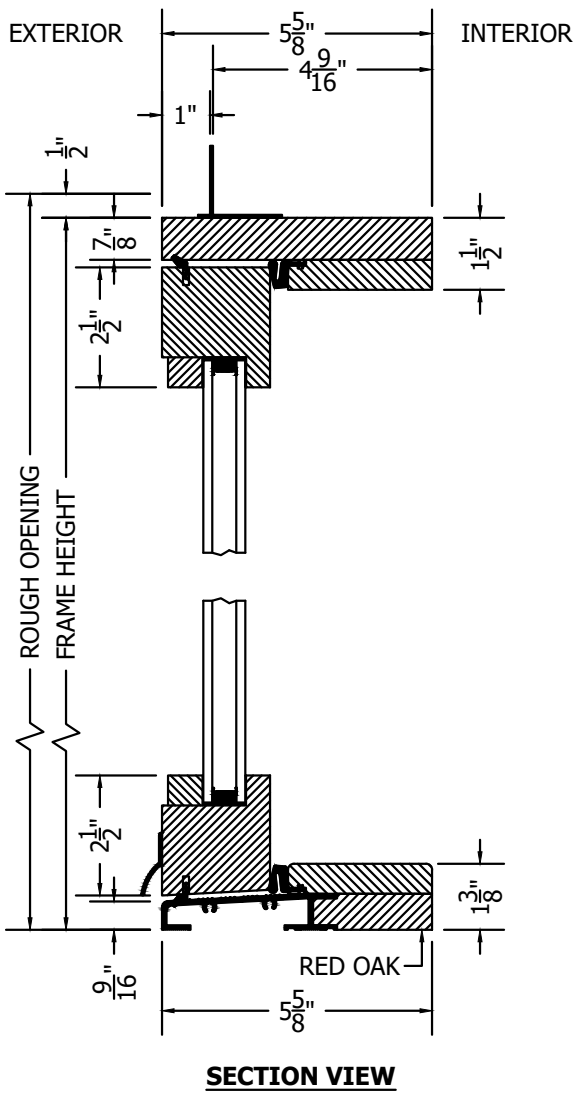

(SPECIFICATIONS MAY CHANGE WITHOUT NOTICE TO IMPROVE FUNCTION OR DESIGN)

SLIMLINE SOLID ACCOYA OUT-SWING FRENCH PAIR DOORS w/ALUMINUM SILL

SCALE: 3" = 1'-0"

TO PRINT TO SCALE, SELECT "ACTUAL SIZE" OR DESELECT "FIT TO PAGE" IN PRINT DIALOGUE BOX