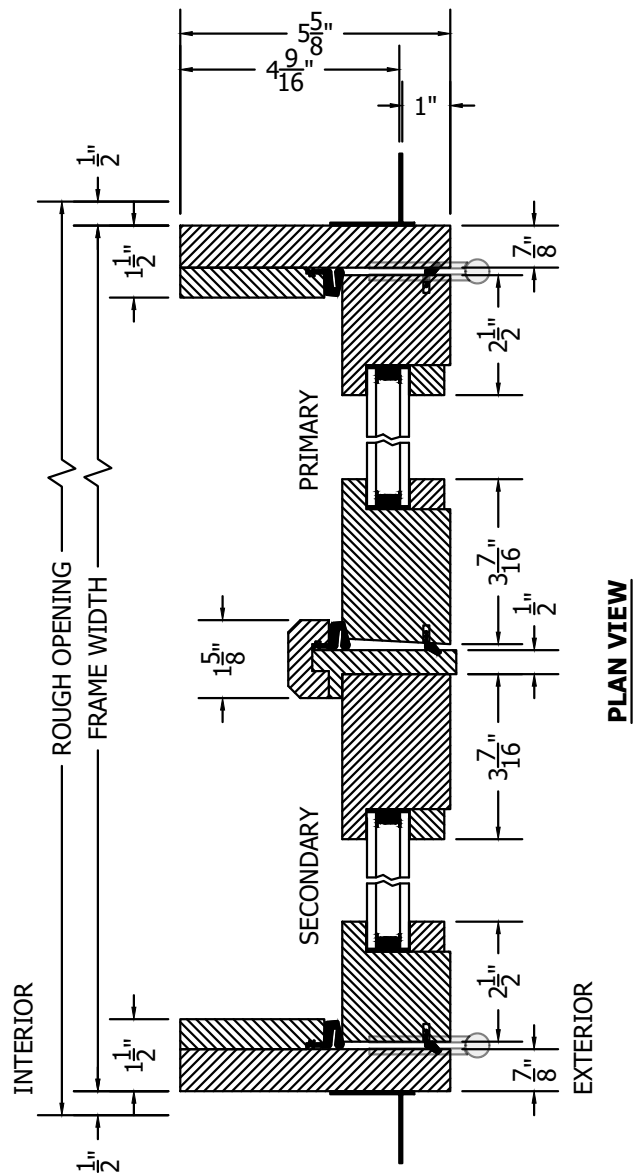

(SPECIFICATIONS MAY CHANGE WITHOUT NOTICE TO IMPROVE FUNCTION OR DESIGN)

SLIMLINE SOLID ACCOYA OUT-SWING FRENCH PAIR DOORS w/ALUMINUM SILL

SCALE: 3" = 1'-0"

TO PRINT TO SCALE, SELECT "ACTUAL SIZE" OR DESELECT "FIT TO PAGE" IN PRINT DIALOGUE BOX