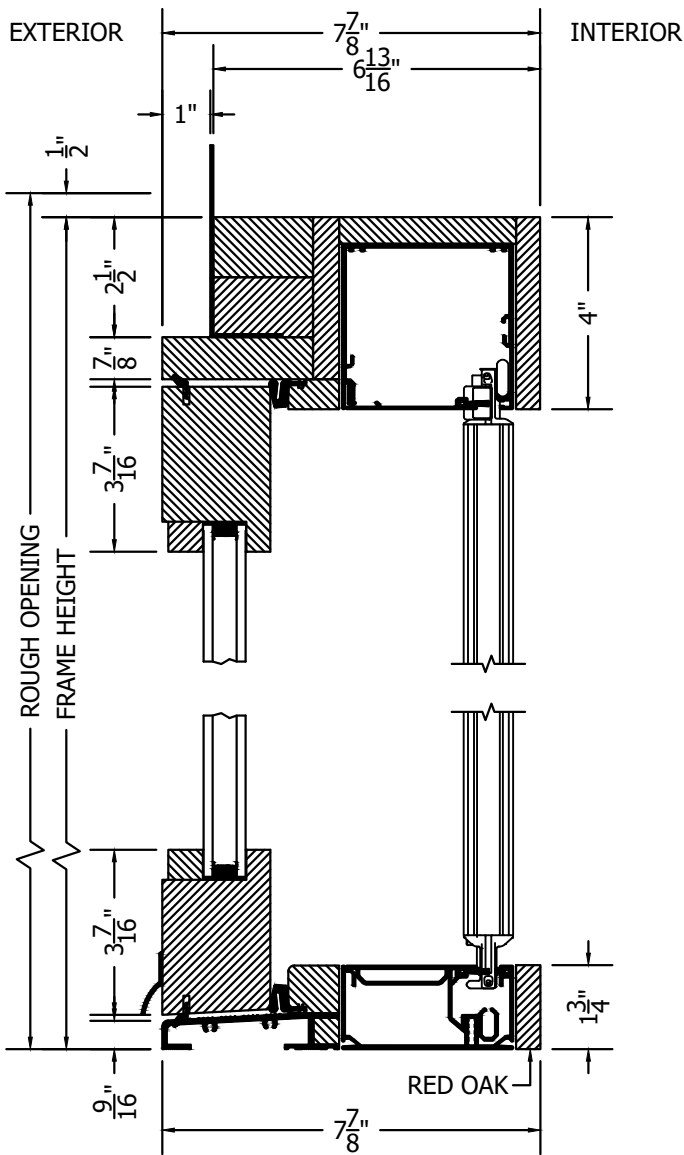

(SPECIFICATIONS MAY CHANGE WITHOUT NOTICE TO IMPROVE FUNCTION OR DESIGN)

EUROPEAN SOLID ACCOYA OUT-SWING FRENCH SINGLE DOOR w/ALUMINUM SILL & CENTOR SCREEN

SCALE: 3" = 1'-0"

INTERIOR WOOD STICKING OPTIONS

 SQUARE STICKING

 OVOLO STICKING

SECTION VIEW

PLAN VIEW

TO PRINT TO SCALE, SELECT "ACTUAL SIZE" OR DESELECT "FIT TO PAGE" IN PRINT DIALOGUE BOX

PROPRIETARY AND CONFIDENTIAL
THIS DRAWING AND ITS CONTENTS ARE THE PROPERTY OF AG MILLWORKS. REPRODUCTION OF ANY PART OF THE DRAWING IN ANY FORM WHATSOEVER WITHOUT THE PRIOR WRITTEN PERMISSION OF AG MILLWORKS IS STRICTLY FORBIDDEN. © 2021 AG MILLWORKS