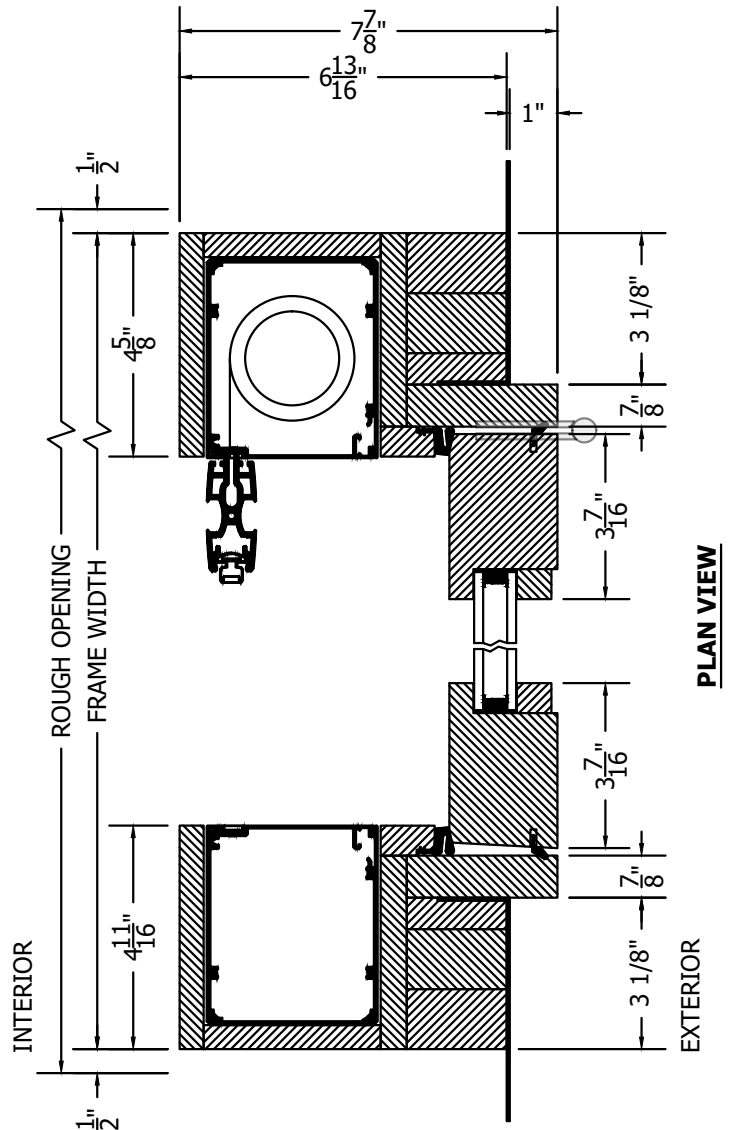

(SPECIFICATIONS MAY CHANGE WITHOUT NOTICE TO IMPROVE FUNCTION OR DESIGN)

EUROPEAN SOLID ACCOYA OUT-SWING FRENCH SINGLE DOOR w/ALUMINUM SILL & CENTOR SCREEN

SCALE: 3" = 1'-0"

INTERIOR WOOD STICKING OPTIONS

 SQUARE STICKING

 OVOLO STICKING

SECTION VIEW

PLAN VIEW

TO PRINT TO SCALE, SELECT "ACTUAL SIZE" OR DESELECT "FIT TO PAGE" IN PRINT DIALOGUE BOX

PROPRIETARY AND CONFIDENTIAL
THIS DRAWING AND ITS CONTENTS ARE THE PROPERTY OF AG MILLWORKS. REPRODUCTION OF ANY PART OF THE DRAWING IN ANY FORM WHATSOEVER WITHOUT THE PRIOR WRITTEN PERMISSION OF AG MILLWORKS IS STRICTLY FORBIDDEN. © 2021 AG MILLWORKS