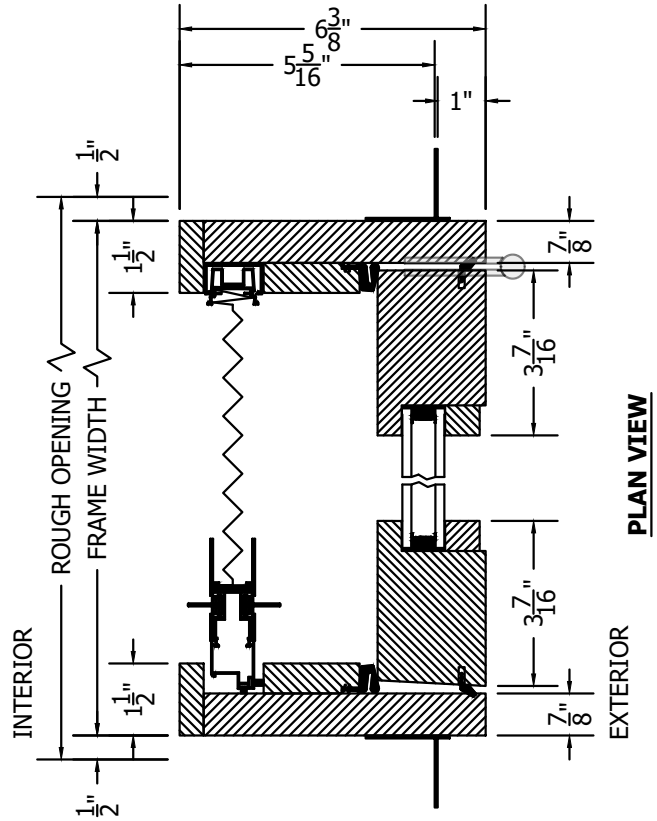

(SPECIFICATIONS MAY CHANGE WITHOUT NOTICE TO IMPROVE FUNCTION OR DESIGN)

EUROPEAN SOLID ACCOYA OUT-SWING FRENCH SINGLE DOOR w/ALUMINUM SILL & BRIO SCREEN

SCALE: 3" = 1'-0"

INTERIOR WOOD STICKING OPTIONS

 SQUARE STICKING

 OVOLO STICKING

SECTION VIEW

PLAN VIEW

TO PRINT TO SCALE, SELECT "ACTUAL SIZE" OR Deselect "FIT TO PAGE" IN PRINT DIALOGUE BOX

PROPRIETARY AND CONFIDENTIAL
THIS DRAWING AND ITS CONTENTS ARE THE PROPERTY OF AG MILLWORKS. REPRODUCTION OF ANY PART OF THE DRAWING IN ANY FORM WHATSOEVER WITHOUT THE PRIOR WRITTEN PERMISSION OF AG MILLWORKS IS STRICTLY FORBIDDEN. © 2021 AG MILLWORKS