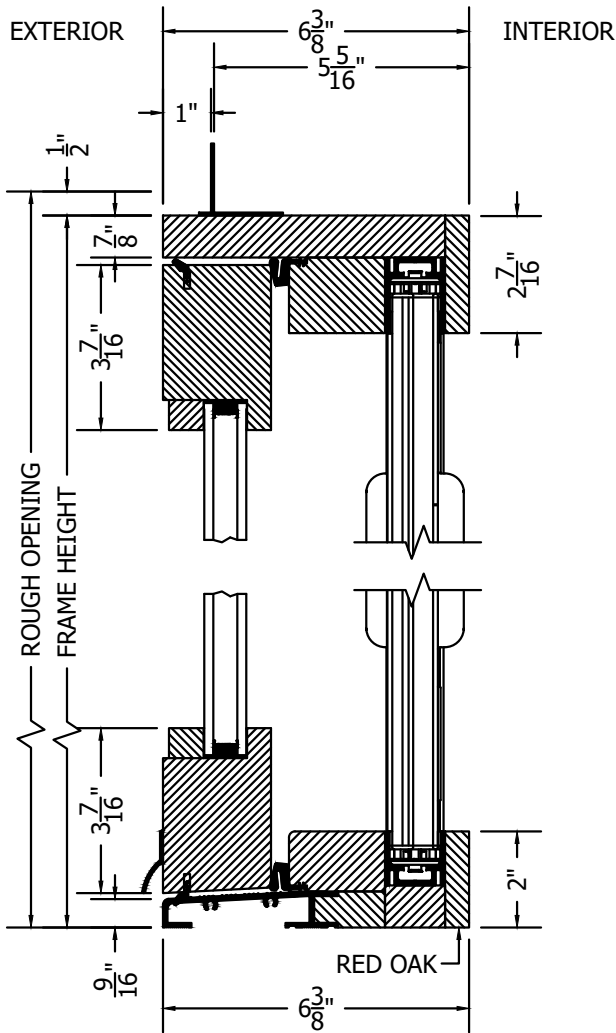

(SPECIFICATIONS MAY CHANGE WITHOUT NOTICE TO IMPROVE FUNCTION OR DESIGN)

EUROPEAN SOLID ACCOYA OUT-SWING FRENCH SINGLE DOOR w/ALUMINUM SILL & BRIO SCREEN

SCALE: 3" = 1'-0"

INTERIOR WOOD STICKING OPTIONS

 SQUARE STICKING

 OVOLO STICKING

SECTION VIEW

PLAN VIEW

TO PRINT TO SCALE, SELECT "ACTUAL SIZE" OR Deselect "FIT TO PAGE" IN PRINT DIALOGUE BOX

PROPRIETARY AND CONFIDENTIAL
THIS DRAWING AND ITS CONTENTS ARE THE PROPERTY OF AG MILLWORKS. REPRODUCTION OF ANY PART OF THE DRAWING IN ANY FORM WHATSOEVER WITHOUT THE PRIOR WRITTEN PERMISSION OF AG MILLWORKS IS STRICTLY FORBIDDEN. © 2021 AG MILLWORKS