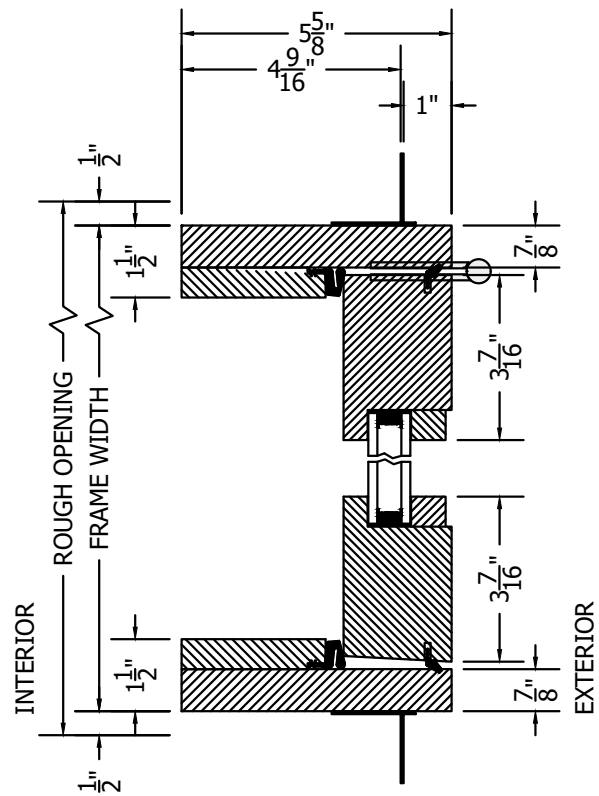

(SPECIFICATIONS MAY CHANGE WITHOUT NOTICE TO IMPROVE FUNCTION OR DESIGN)

EUROPEAN SOLID ACCOYA OUT-SWING FRENCH SINGLE DOOR w/ALUMINUM SILL

SCALE: 3" = 1'-0"

TO PRINT TO SCALE, SELECT "ACTUAL SIZE" OR DESELECT "FIT TO PAGE" IN PRINT DIALOGUE BOX