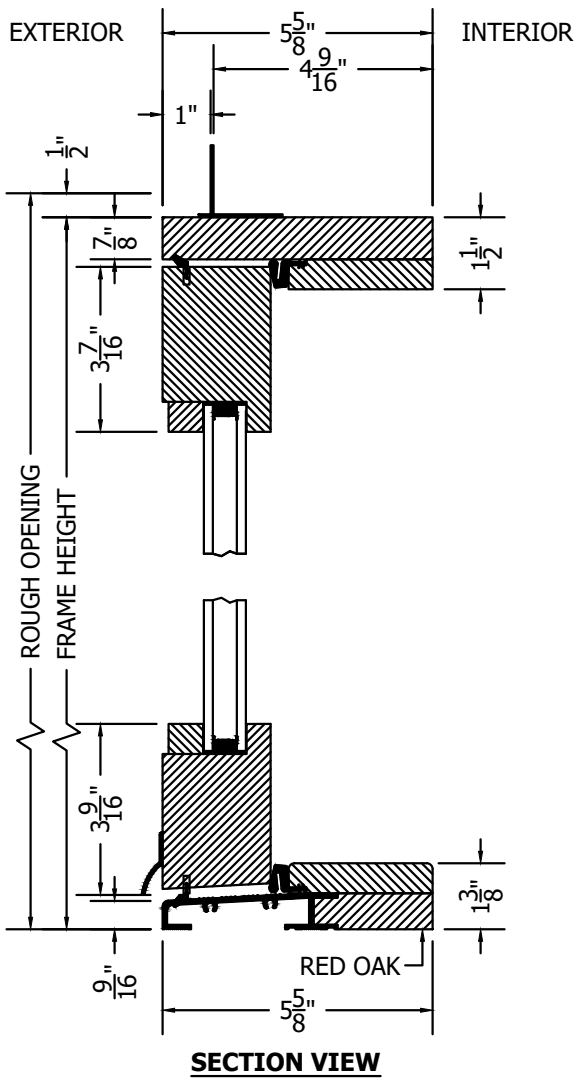

(SPECIFICATIONS MAY CHANGE WITHOUT NOTICE TO IMPROVE FUNCTION OR DESIGN)

EUROPEAN SOLID ACCOYA OUT-SWING FRENCH SINGLE DOOR w/ALUMINUM SILL

SCALE: 3" = 1'-0"

TO PRINT TO SCALE, SELECT "ACTUAL SIZE" OR DESELECT "FIT TO PAGE" IN PRINT DIALOGUE BOX