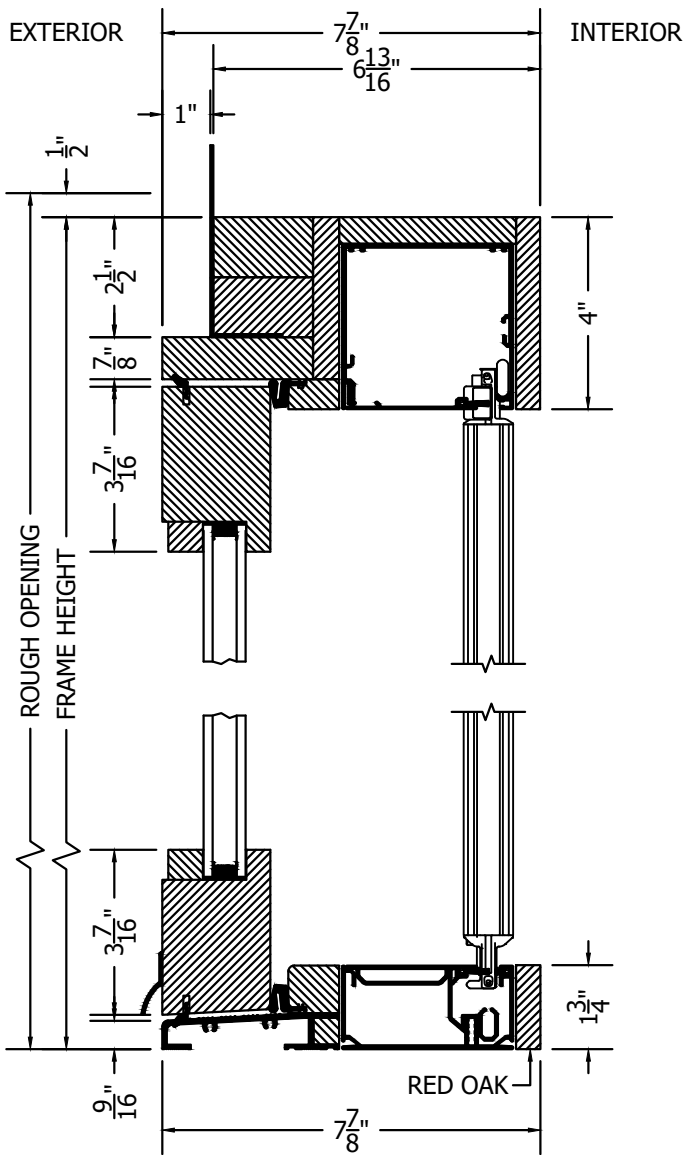

# EUROPEAN SOLID ACCOYA OUT-SWING FRENCH PAIR DOORS w/ALUMINUM SILL & CENTOR SCREEN

NOT TO SCALE

**SECTION VIEW**

**PLAN VIEW**

PROPRIETARY AND CONFIDENTIAL  
THIS DRAWING AND ITS CONTENTS ARE THE  
PROPERTY OF AG MILLWORKS. REPRODUCTION  
OF ANY PART OF THE DRAWING IN ANY FORM  
WHATSOEVER WITHOUT THE PRIOR WRITTEN  
PERMISSION OF AG MILLWORKS IS STRICTLY  
FORBIDDEN. © 2021 AG MILLWORKS