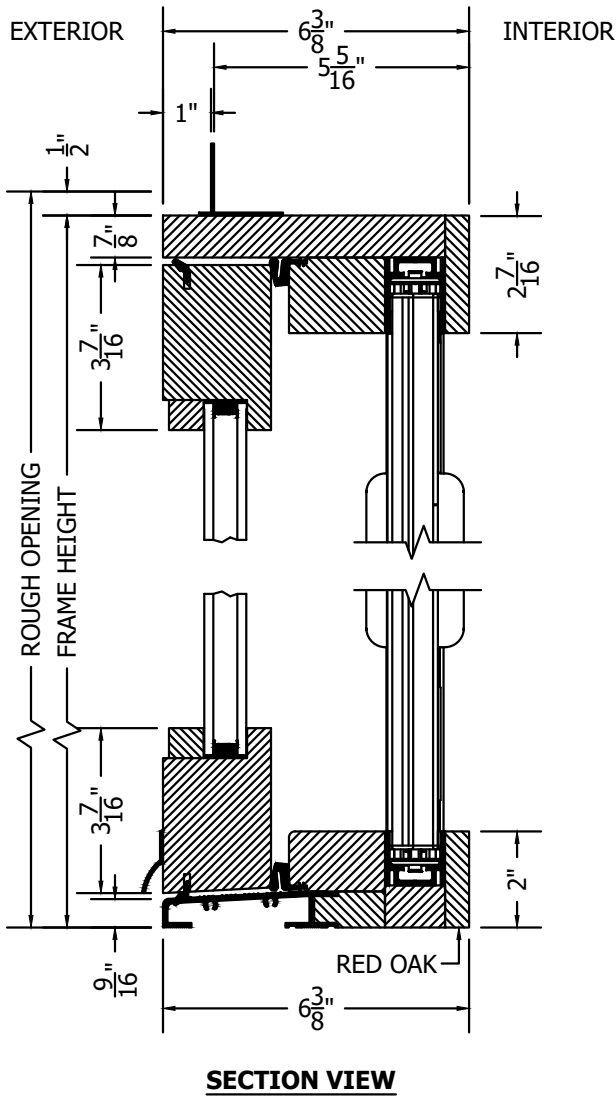

# EUROPEAN SOLID ACCOYA OUT-SWING FRENCH PAIR DOORS w/ALUMINUM SILL & BRIO SCREEN

SCALE: 3" = 1'-0"

**TO PRINT TO SCALE, SELECT "ACTUAL SIZE" OR Deselect "FIT TO PAGE" IN PRINT DIALOGUE BOX**

PROPRIETARY AND CONFIDENTIAL  
THIS DRAWING AND ITS CONTENTS ARE THE PROPERTY OF AG MILLWORKS. REPRODUCTION OF ANY PART OF THE DRAWING IN ANY FORM WHATSOEVER WITHOUT THE PRIOR WRITTEN PERMISSION OF AG MILLWORKS IS STRICTLY FORBIDDEN. © 2021 AG MILLWORKS