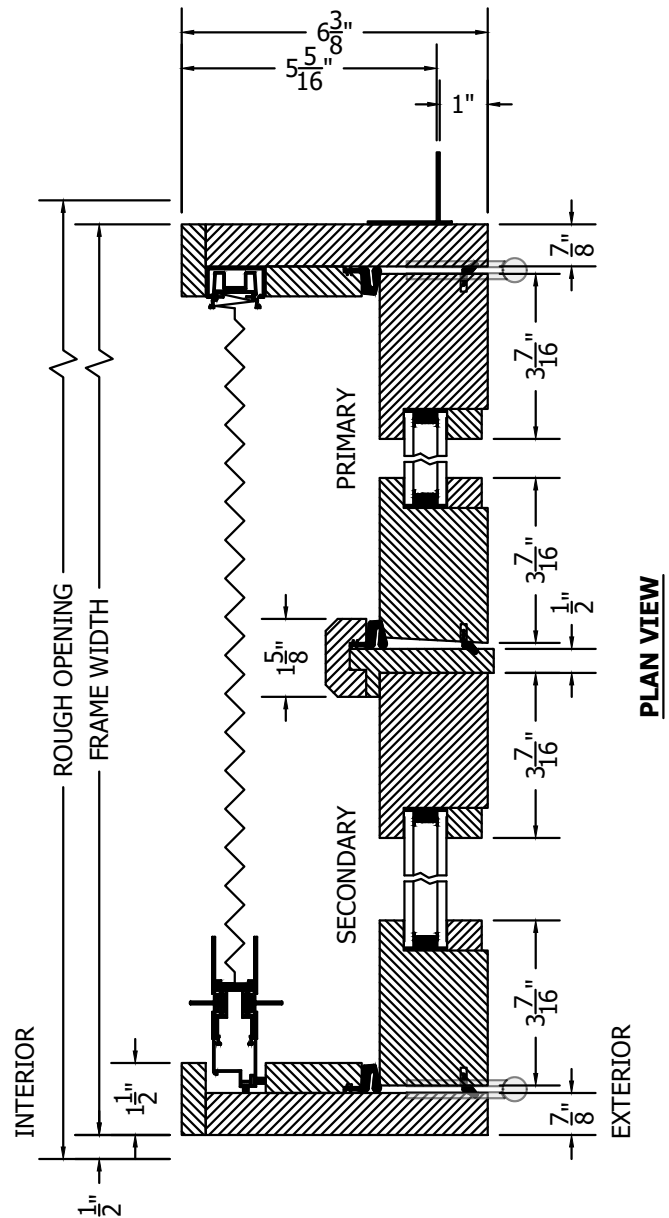

# EUROPEAN SOLID ACCOYA OUT-SWING FRENCH PAIR DOORS w/ALUMINUM SILL & BRIO SCREEN

SCALE: 3" = 1'-0"

**TO PRINT TO SCALE, SELECT "ACTUAL SIZE" OR Deselect "FIT TO PAGE" IN PRINT DIALOGUE BOX**

PROPRIETARY AND CONFIDENTIAL  
THIS DRAWING AND ITS CONTENTS ARE THE PROPERTY OF AG MILLWORKS. REPRODUCTION OF ANY PART OF THE DRAWING IN ANY FORM WHATSOEVER WITHOUT THE PRIOR WRITTEN PERMISSION OF AG MILLWORKS IS STRICTLY FORBIDDEN. © 2021 AG MILLWORKS