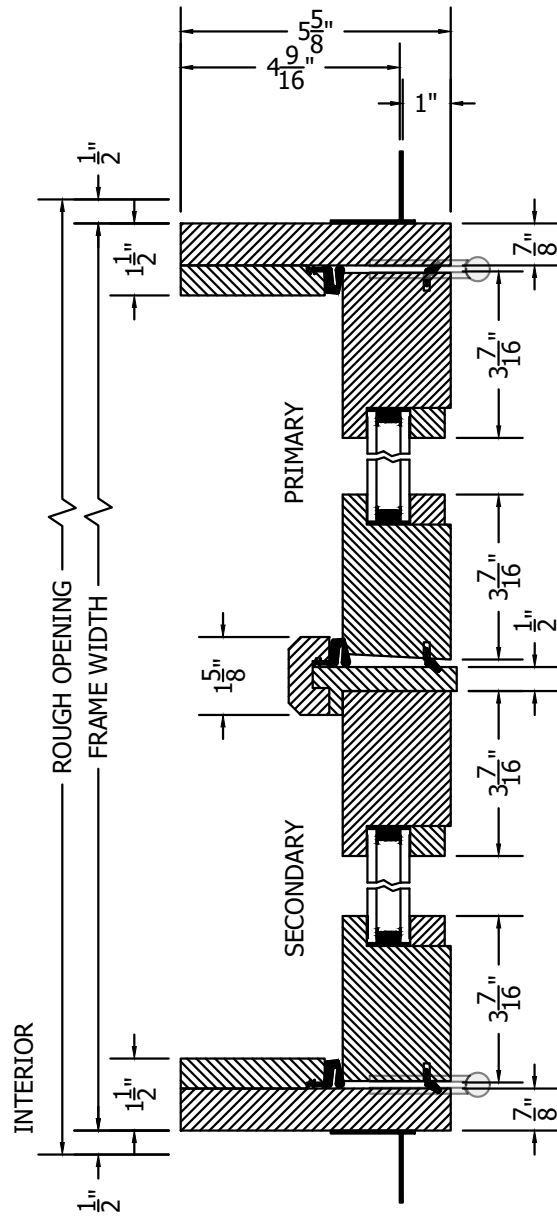

# EUROPEAN SOLID ACCOYA OUT-SWING FRENCH PAIR DOORS w/ALUMINUM SILL

SCALE: 3" = 1'-0"

**TO PRINT TO SCALE, SELECT "ACTUAL SIZE" OR DESELECT "FIT TO PAGE" IN PRINT DIALOGUE BOX**

PROPRIETARY AND CONFIDENTIAL  
THIS DRAWING AND ITS CONTENTS ARE THE PROPERTY OF AG MILLWORKS. REPRODUCTION OF ANY PART OF THE DRAWING IN ANY FORM WHATSOEVER WITHOUT THE PRIOR WRITTEN PERMISSION OF AG MILLWORKS IS STRICTLY FORBIDDEN. © 2021 AG MILLWORKS