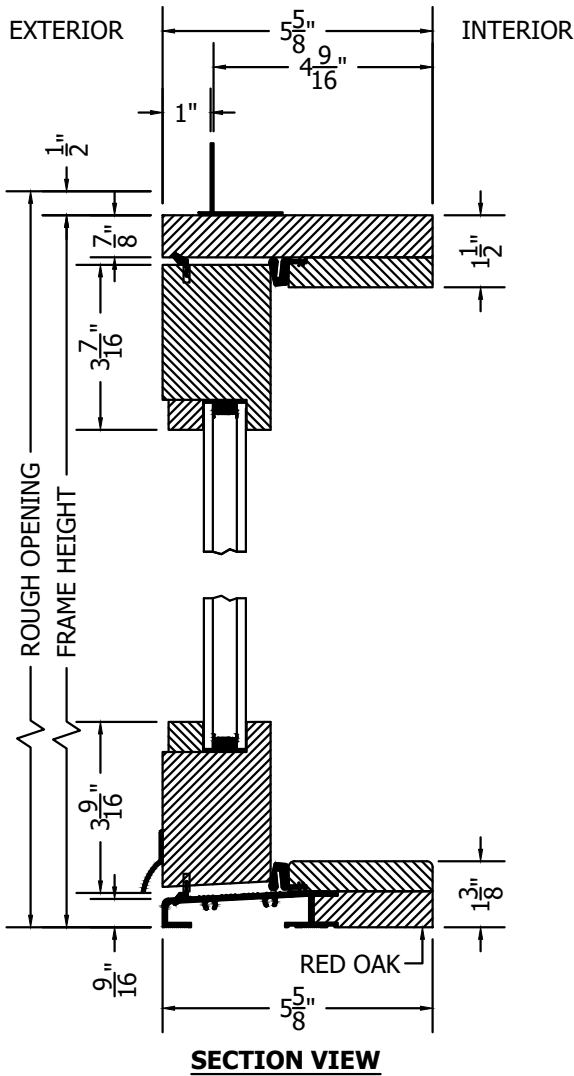

# EUROPEAN SOLID ACCOYA OUT-SWING FRENCH PAIR DOORS w/ALUMINUM SILL

SCALE: 3" = 1'-0"

**TO PRINT TO SCALE, SELECT "ACTUAL SIZE" OR DESELECT "FIT TO PAGE" IN PRINT DIALOGUE BOX**

PROPRIETARY AND CONFIDENTIAL  
THIS DRAWING AND ITS CONTENTS ARE THE PROPERTY OF AG MILLWORKS. REPRODUCTION OF ANY PART OF THE DRAWING IN ANY FORM WHATSOEVER WITHOUT THE PRIOR WRITTEN PERMISSION OF AG MILLWORKS IS STRICTLY FORBIDDEN. © 2021 AG MILLWORKS