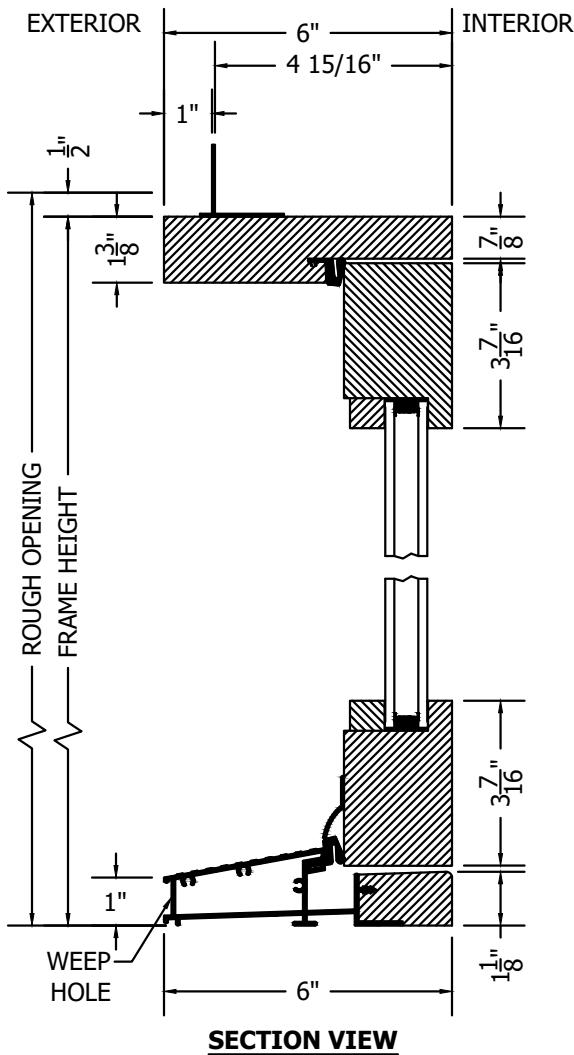

(SPECIFICATIONS MAY CHANGE WITHOUT NOTICE TO IMPROVE FUNCTION OR DESIGN)

EUROPEAN SOLID ACCOYA IN-SWING FRENCH SINGLE DOOR w/ALUMINUM SILL

SCALE: 3" = 1'-0"

TO PRINT TO SCALE, SELECT "ACTUAL SIZE" OR Deselect "FIT TO PAGE" IN PRINT DIALOGUE BOX