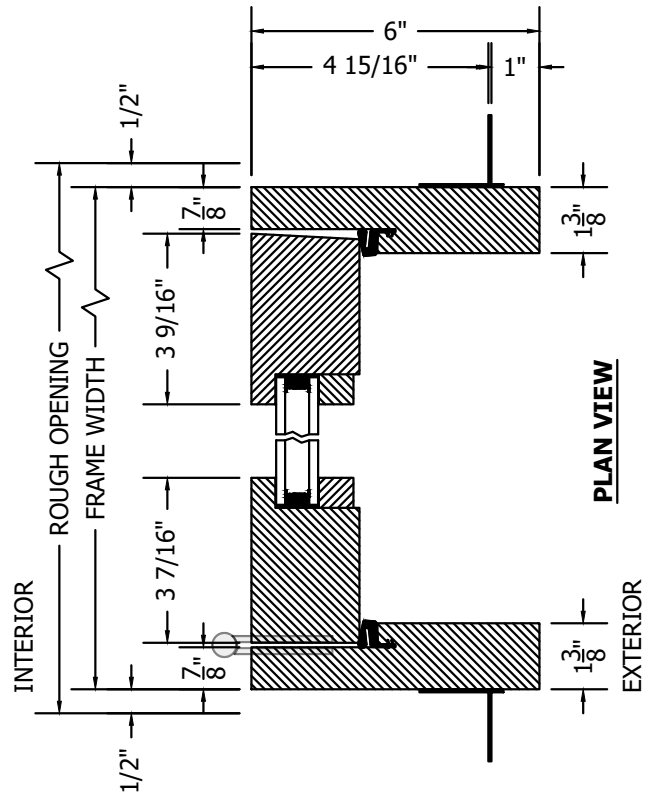

(SPECIFICATIONS MAY CHANGE WITHOUT NOTICE TO IMPROVE FUNCTION OR DESIGN)

EUROPEAN SOLID ACCOYA IN-SWING FRENCH SINGLE DOOR w/ALUMINUM SILL

SCALE: 3" = 1'-0"

TO PRINT TO SCALE, SELECT "ACTUAL SIZE" OR Deselect "FIT TO PAGE" IN PRINT DIALOGUE BOX