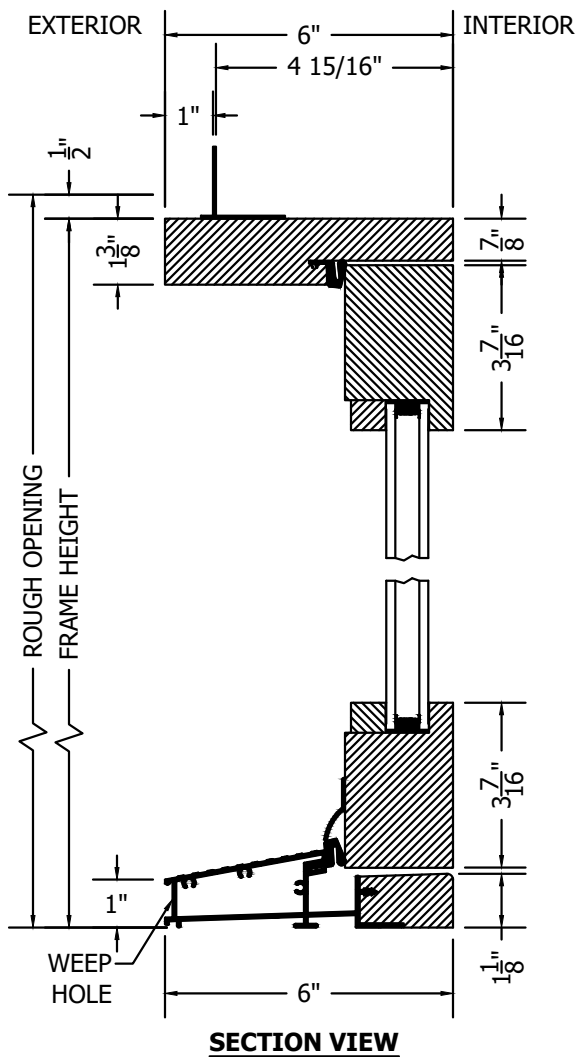

(SPECIFICATIONS MAY CHANGE WITHOUT NOTICE TO IMPROVE FUNCTION OR DESIGN)

EUROPEAN SOLID ACCOYA IN-SWING FRENCH PAIR DOORS w/ALUMINUM SILL

SCALE: 3" = 1'-0"

INTERIOR WOOD STICKING OPTIONS

 SQUARE STICKING

 OVOLO STICKING

TO PRINT TO SCALE, SELECT "ACTUAL SIZE" OR Deselect "FIT TO PAGE" IN PRINT DIALOGUE BOX

PROPRIETARY AND CONFIDENTIAL
THIS DRAWING AND ITS CONTENTS ARE THE PROPERTY OF AG MILLWORKS. REPRODUCTION OF ANY PART OF THE DRAWING IN ANY FORM WHATSOEVER WITHOUT THE PRIOR WRITTEN PERMISSION OF AG MILLWORKS IS STRICTLY FORBIDDEN. © 2021 AG MILLWORKS