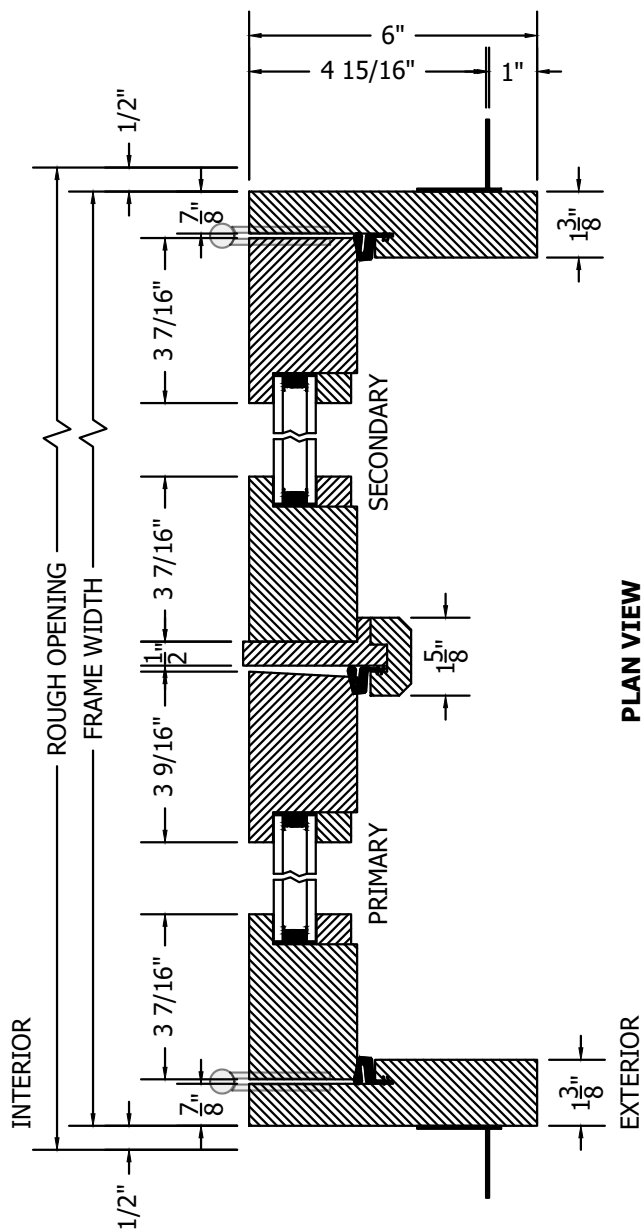

(SPECIFICATIONS MAY CHANGE WITHOUT NOTICE TO IMPROVE FUNCTION OR DESIGN)

EUROPEAN SOLID ACCOYA IN-SWING FRENCH PAIR DOORS w/ALUMINUM SILL

SCALE: 3" = 1'-0"

INTERIOR WOOD STICKING OPTIONS

 SQUARE STICKING

 OVOLO STICKING

TO PRINT TO SCALE, SELECT "ACTUAL SIZE" OR Deselect "FIT TO PAGE" IN PRINT DIALOGUE BOX

PROPRIETARY AND CONFIDENTIAL
THIS DRAWING AND ITS CONTENTS ARE THE PROPERTY OF AG MILLWORKS. REPRODUCTION OF ANY PART OF THE DRAWING IN ANY FORM WHATSOEVER WITHOUT THE PRIOR WRITTEN PERMISSION OF AG MILLWORKS IS STRICTLY FORBIDDEN. © 2021 AG MILLWORKS