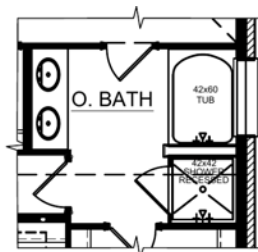

ALTERNATE KITCHEN LAYOUT

EXTENDED COVERED PATIO

LINEAR ELECTRIC FIREPLACE

FIREPLACE

OWNERS SUITE 3' EXTENSION

OWNERS BATH W/ SEPARATE SHOWER/TUB

OWNERS BATH W/ 42 X 60 DROPPED SHOWER

OWNERS BATH W/ OVERSIZED SHOWER