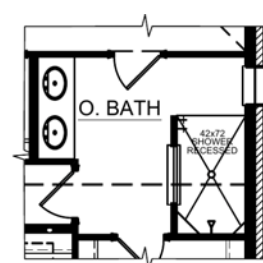

ALTERNATE KITCHEN LAYOUT

EXTENDED COVERED PATIO

LINEAR ELECTRIC FIREPLACE

FIREPLACE

OWNERS SUITE 3' EXTENSION

OWNERS BATH W/ SEPARATE SHOWER/TUB

OWNERS BATH W/ 42 X 60 DROPPED SHOWER

OWNERS BATH W/ OVERSIZED SHOWER