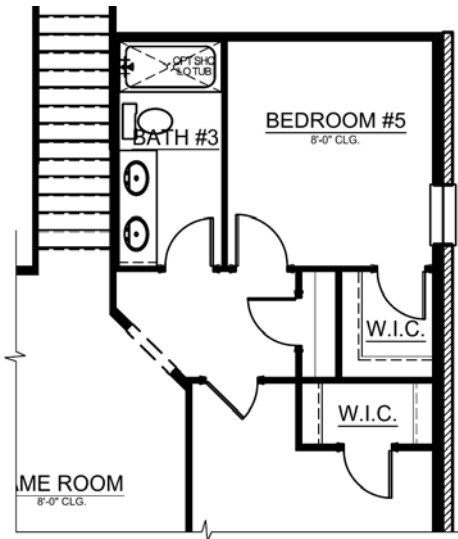

THE COLUMBUS

2495

From Sq. Ft.

2

4

3

2

ELEVATION A

Plan Effective Date: 4.28.26 Sales Effective Date: 5.7.26

CambridgeHomes

469-782-9190

www.cambridgehomes.com

OPTIONS

BEDROOM 5/BATH 3

BEDROOM 4/BATH 4

KITCHEN ISLAND EXTENSION

ALTERNATE KITCHEN LAYOUT

EXTENDED COVERED PATIO

LINEAR ELECTRIC FIREPLACE

FIREPLACE

OWNERS SUITE 3' EXTENSION

OWNERS BATH W/ SEPARATE SHOWER/TUB

OWNERS BATH W/ 42 X 60 DROPPED SHOWER

OWNERS BATH W/ OVERSIZED SHOWER