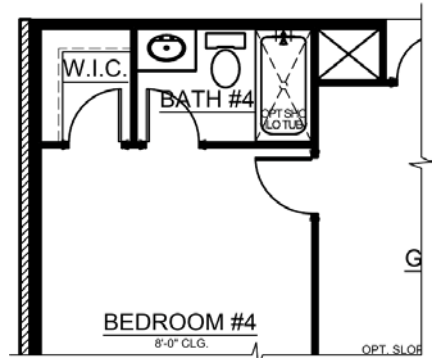

Plan Effective Date: 4.28.26 Sales Effective Date: 5.7.26

CambridgeHomes

469-782-9190

www.cambridgehomes.com

OPTIONS

BEDROOM 5/BATH 3

BEDROOM 4/BATH 4

KITCHEN ISLAND EXTENSION

ALTERNATE KITCHEN LAYOUT

EXTENDED COVERED PATIO

LINEAR ELECTRIC FIREPLACE

FIREPLACE

OWNERS SUITE 3' EXTENSION

OWNERS BATH W/ SEPARATE SHOWER/TUB

OWNERS BATH W/ 42 X 60 DROPPED SHOWER

OWNERS BATH W/ OVERSIZED SHOWER