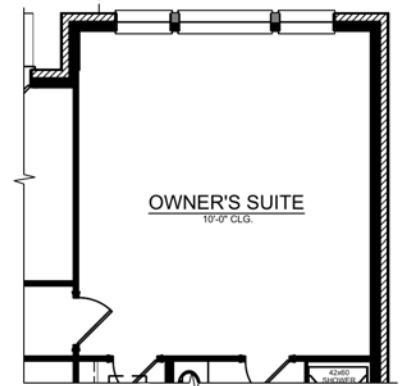

ALTERNATE KITCHEN LAYOUT

EXTENDED COVERED PATIO

LINEAR ELECTRIC FIREPLACE

FIREPLACE

OWNERS SUITE 3' EXTENSION

OWNERS BATH W/ SEPARATE SHOWER/TUB

OWNERS BATH W/ 42 X 60 DROPPED SHOWER

OWNERS BATH W/ OVERSIZED SHOWER