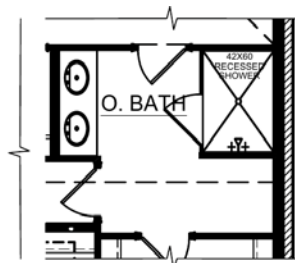

ALTERNATE KITCHEN LAYOUT

EXTENDED COVERED PATIO

LINEAR ELECTRIC FIREPLACE

FIREPLACE

OWNERS SUITE 3' EXTENSION

OWNERS BATH W/ SEPARATE SHOWER/TUB

OWNERS BATH W/ 42 X 60 DROPPED SHOWER

OWNERS BATH W/ OVERSIZED SHOWER