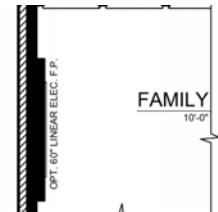

Plan Effective Date: 4.28.26 Sales Effective Date: 5.7.26

CambridgeHomes

469-782-9190

www.cambridgehomes.com

OPTIONS

BEDROOM 5/BATH 3

BEDROOM 4/BATH 4

KITCHEN ISLAND EXTENSION

ALTERNATE KITCHEN LAYOUT

EXTENDED COVERED PATIO

LINEAR ELECTRIC FIREPLACE

FIREPLACE

OWNERS SUITE 3' EXTENSION

OWNERS BATH W/ SEPARATE SHOWER/TUB

OWNERS BATH W/ 42 X 60 DROPPED SHOWER

OWNERS BATH W/ OVERSIZED SHOWER