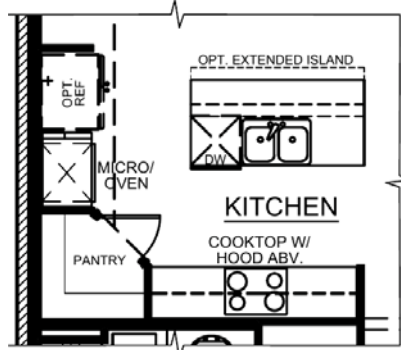

ALTERNATE KITCHEN LAYOUT

EXTENDED COVERED PATIO

LINEAR ELECTRIC FIREPLACE

FIREPLACE

OWNERS SUITE 3' EXTENSION

OWNERS BATH W/ SEPARATE SHOWER/TUB

OWNERS BATH W/ 42 X 60 DROPPED SHOWER

OWNERS BATH W/ OVERSIZED SHOWER