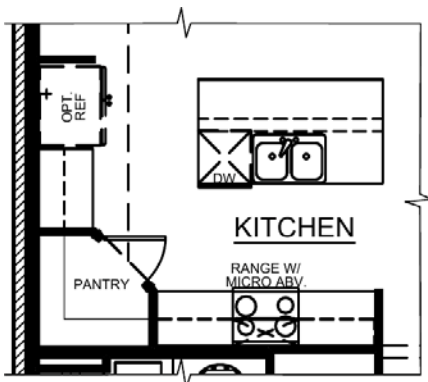

Plan Effective Date: 4.28.26 Sales Effective Date: 5.7.26

CambridgeHomes

469-782-9190

www.cambridgehomes.com

OPTIONS

BEDROOM 5/BATH 3

BEDROOM 4/BATH 4

KITCHEN ISLAND EXTENSION

ALTERNATE KITCHEN LAYOUT

EXTENDED COVERED PATIO

LINEAR ELECTRIC FIREPLACE

FIREPLACE

OWNERS SUITE 3' EXTENSION

OWNERS BATH W/ SEPARATE SHOWER/TUB

OWNERS BATH W/ 42 X 60 DROPPED SHOWER

OWNERS BATH W/ OVERSIZED SHOWER