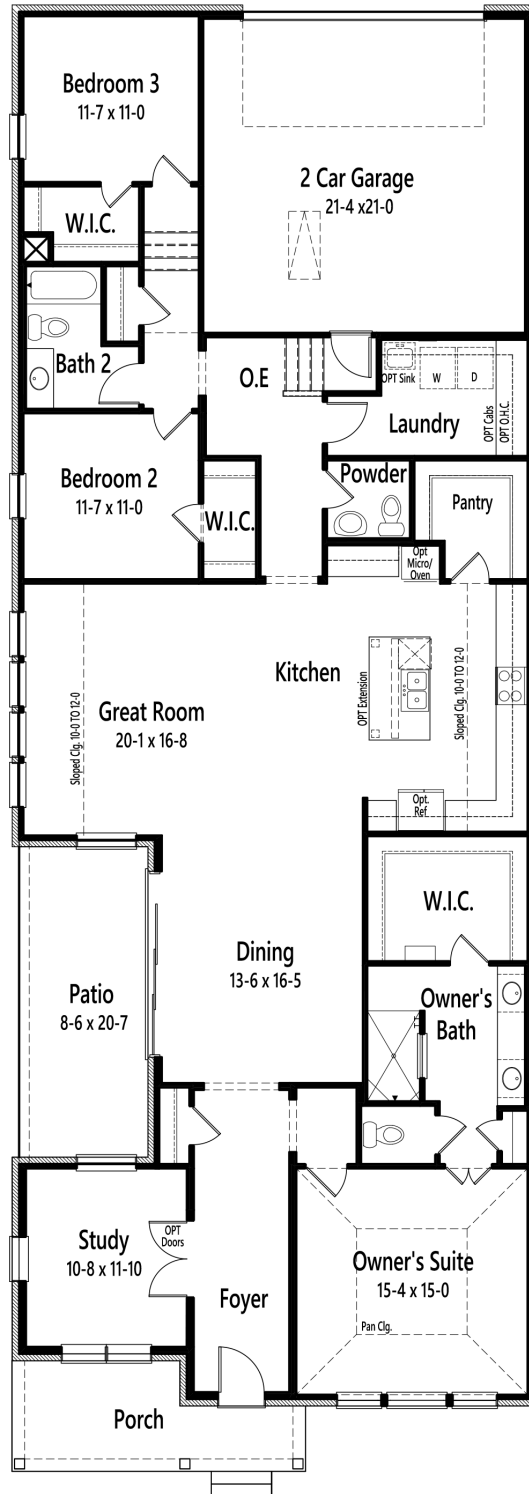

MAIN FLOOR

469-782-9190

www.cambridgehomes.com

Cambridge Homes, 2600 Network Blvd Ste. 150, Frisco, Texas 75034. These depictions represent an artist's concept of the product and are not intended to be an exact representation and are not intended to show specific detailing. The company may change home design, price, materials, features and methods of construction without prior notice. Square footages are estimates only. Copyright © 2026 Cambridge Homes Holdings, LLC. All rights reserved. **Plan Effective Date: 3.9.26**

Sales Effective Date: 6.10.26