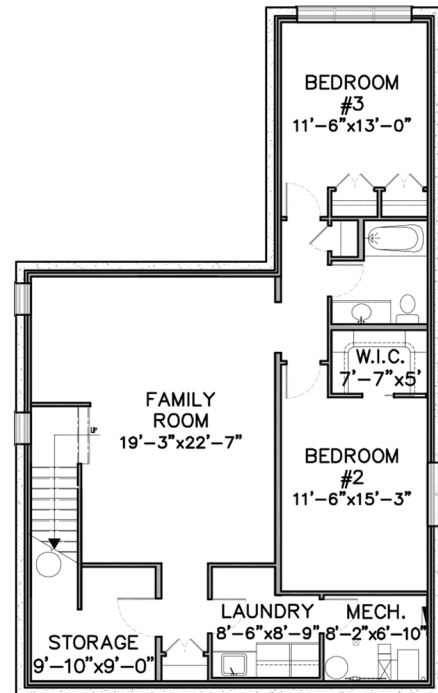

The Kyle

lifestyle

BUNGALOW

1421 SF

2 1.5

MAIN LEVEL FLOOR PLAN
1,421 sq. ft.

LOWER LEVEL
1,111 sq. ft.