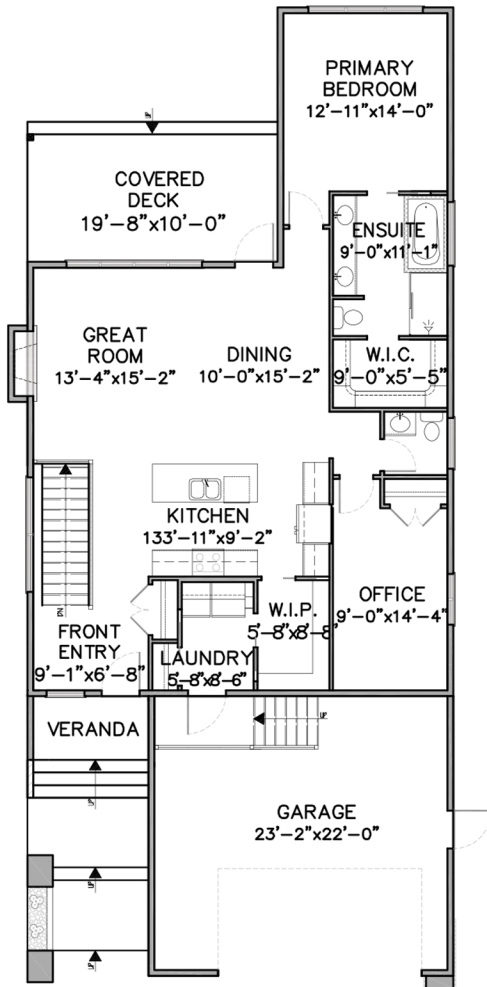

The Kyle

lifestyle

BUNGALOW

1421 SF

2 1.5

MAIN LEVEL FLOOR PLAN
1,421 sq. ft.

LOWER LEVEL
1,111 sq. ft.