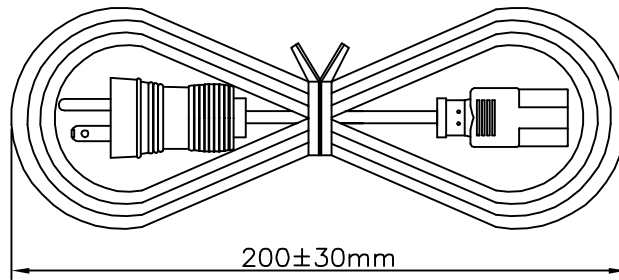

RoHS Compliant

1

KC-080:  E318430

KC-003:  E318430  LL57870

2

KC-080:  E85554

KC-003:  E85554  LL57870

RECORD OF CHANGE

DATE	REV	DESCRIPTION OF CHANGE
APR.10.2015	A	NEW PRODUCT

NO:	DESCRIPTION	Q'TY	REMARK
1	Plug:KC-080,10A 125V	1PC	
2	Connector:KC-003,10A 125V	1PC	
3	Cable:SJT 18/3C 75°C DENT MARK	1PC	BLACK
PRINTING			
		CUSTOMER NAME: Energy	
UNIT:mm		CUSTOMER NO.:	
NOTES:		KING-CORD NO.: K80031C1200BB	
		KING-CORD CO.,LTD.	