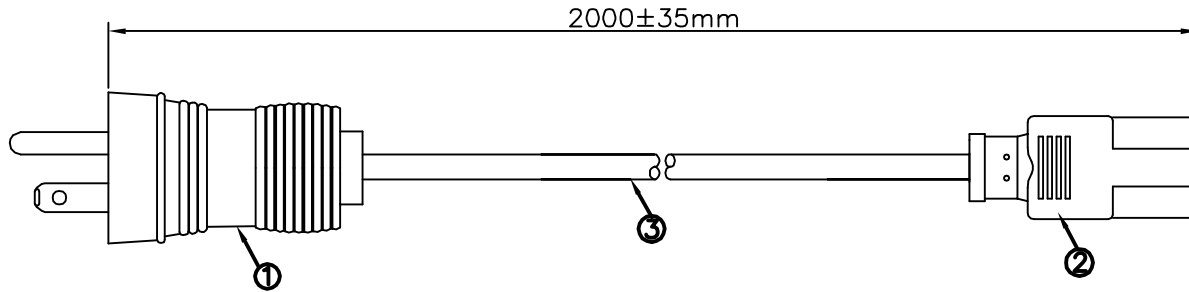

RoHS Compliant

1

KC-080:  E318430

KC-003:  E318430  LL57870

2

KC-080:  E85554

KC-003:  E85554  LL57870

RECORD OF CHANGE

DATE	REV	DESCRIPTION OF CHANGE
APR.10.2015	A	NEW PRODUCT

NO:	DESCRIPTION	Q'TY	REMARK
1	Plug:KC-080,10A 125V	1PC	
2	Connector:KC-003,10A 125V	1PC	
3	Cable:SJT 18/3C 75°C DENT MARK	1PC	BLACK
PRINTING			
		CUSTOMER NAME: Energy	
UNIT:mm		CUSTOMER NO.:	
NOTES:		KING-CORD NO.: K80031C1200BB	
		KING-CORD CO.,LTD.	