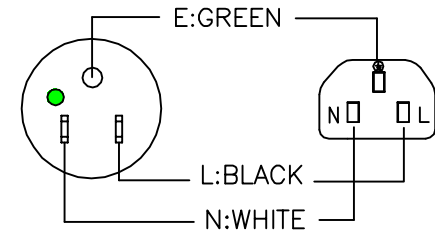

RoHS Compliant

1

KC-080:  E318430

KC-003:  E318430  LL57870

2

KC-080:  E85554

KC-003:  E85554  LL57870

RECORD OF CHANGE

DATE	REV	DESCRIPTION OF CHANGE
APR.10.2015	A	NEW PRODUCT

NO:	DESCRIPTION	Q'TY	REMARK
1	Plug:KC-080,10A 125V	1PC	
2	Connector:KC-003,10A 125V	1PC	
3	Cable:SJT 18/3C 75°C DENT MARK	1PC	BLACK
PRINTING			
		CUSTOMER NAME: Energy	
UNIT:mm		CUSTOMER NO.:	
NOTES:		KING-CORD NO.: K80031C1200BB	
		KING-CORD CO.,LTD.	