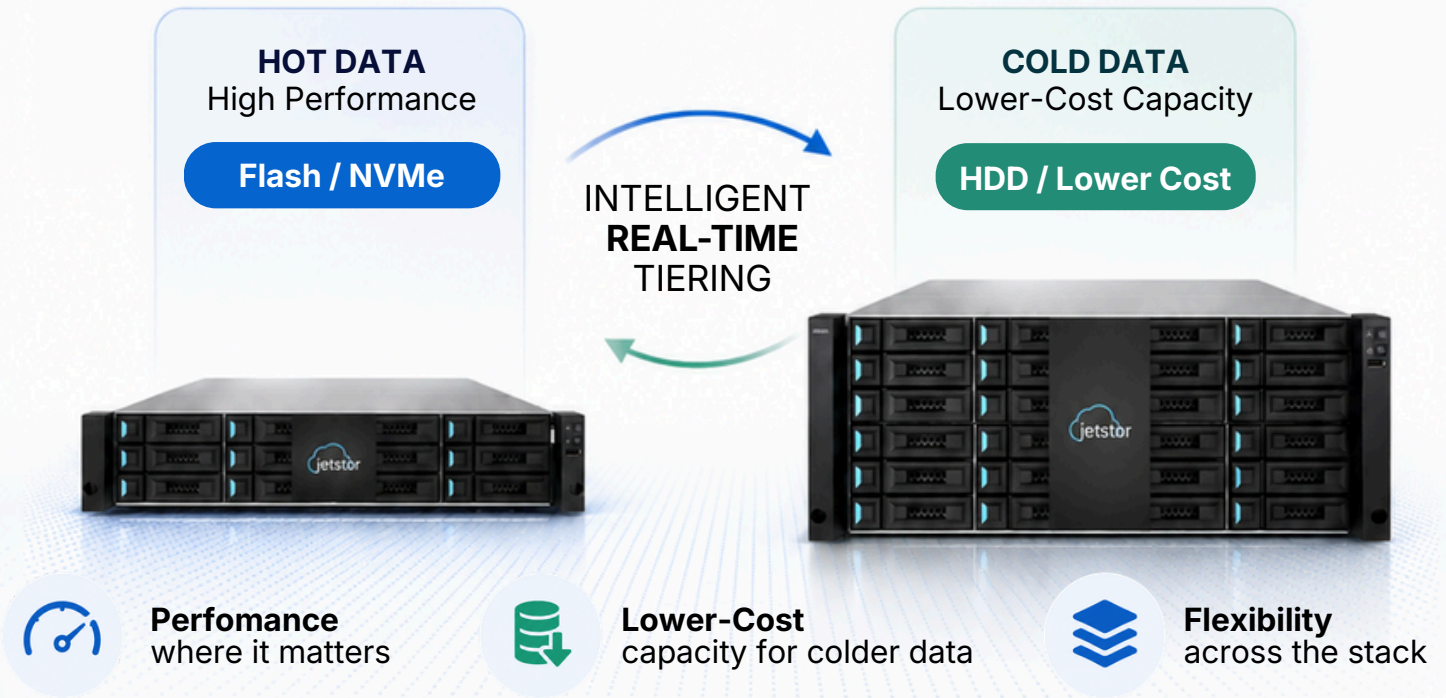

Performance Where You Need It. Capacity Where You Don't.

JetStor infrastructure paired with StorONE Real Time Tiering and Virtual Storage Platform keeps active data on high-performance media while automatically moving colder data to lower-cost tiers, all within one unified platform.

One platform. Smarter data placement.

Automatically place the right data on the right tier at the right time. Reduce wasted flash. Avoid rigid architectures. Get more value from every byte.

Why it Works