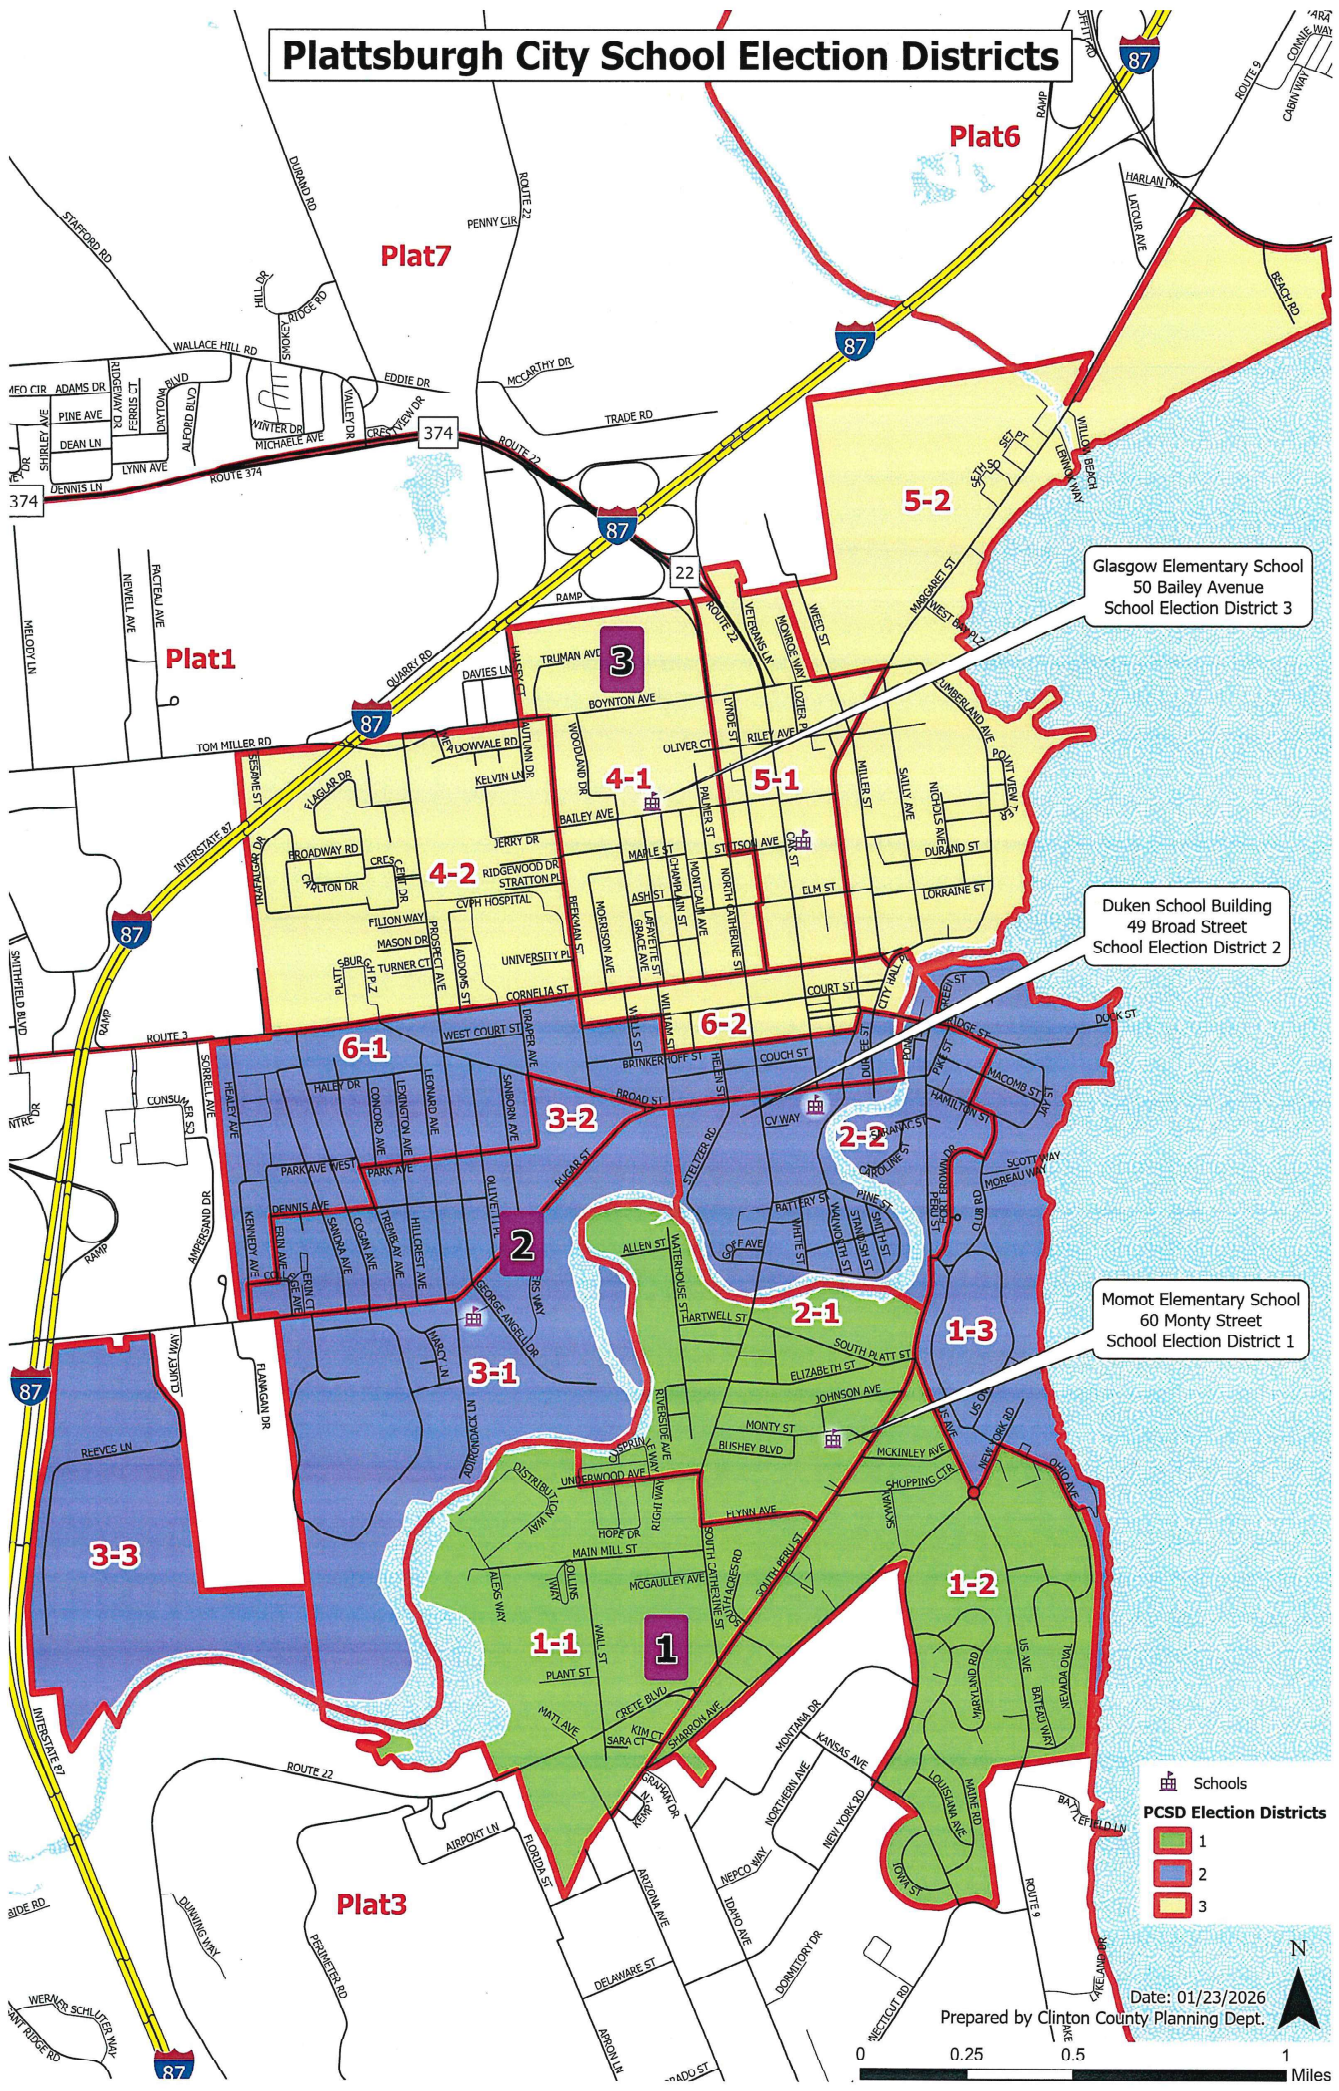

Due to the City of Plattsburgh's redistricting, some voters for the School Board Election & School Budget Vote will vote in a different polling location on May 19<sup>th</sup>. This primarily applies to some voters who vote at Duken and Momot Elementary locations. To confirm your voting location, call the District Clerk at 518-957-6002.

Please **click here** to view the PCSD Polling map.

# Plattsburgh City School Election Districts

Glasgow Elementary School  
50 Bailey Avenue  
School Election District 3

Duken School Building  
49 Broad Street  
School Election District 2

Momot Elementary School  
60 Monty Street  
School Election District 1

-  Schools
- PCSD Election Districts**
- 1
- 2
- 3

Date: 01/23/2026  
Prepared by Clinton County Planning Dept.