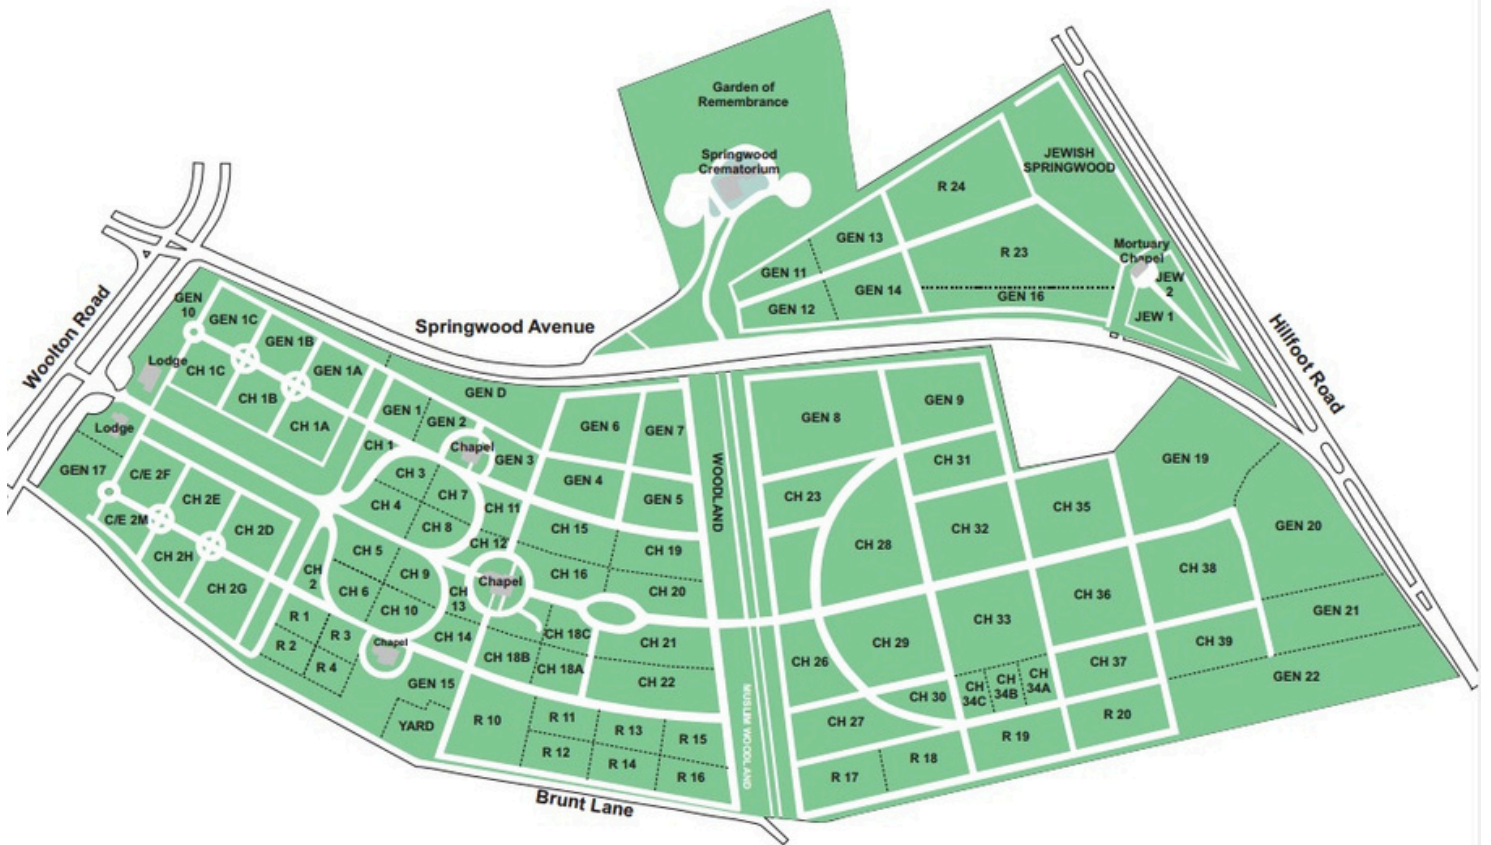

Allerton Cemetery Map

Woolton Rd, Allerton, Liverpool L19 5NF

Grave cleaning, restoration and maintenance.

07791003434 | lovelygraves.com