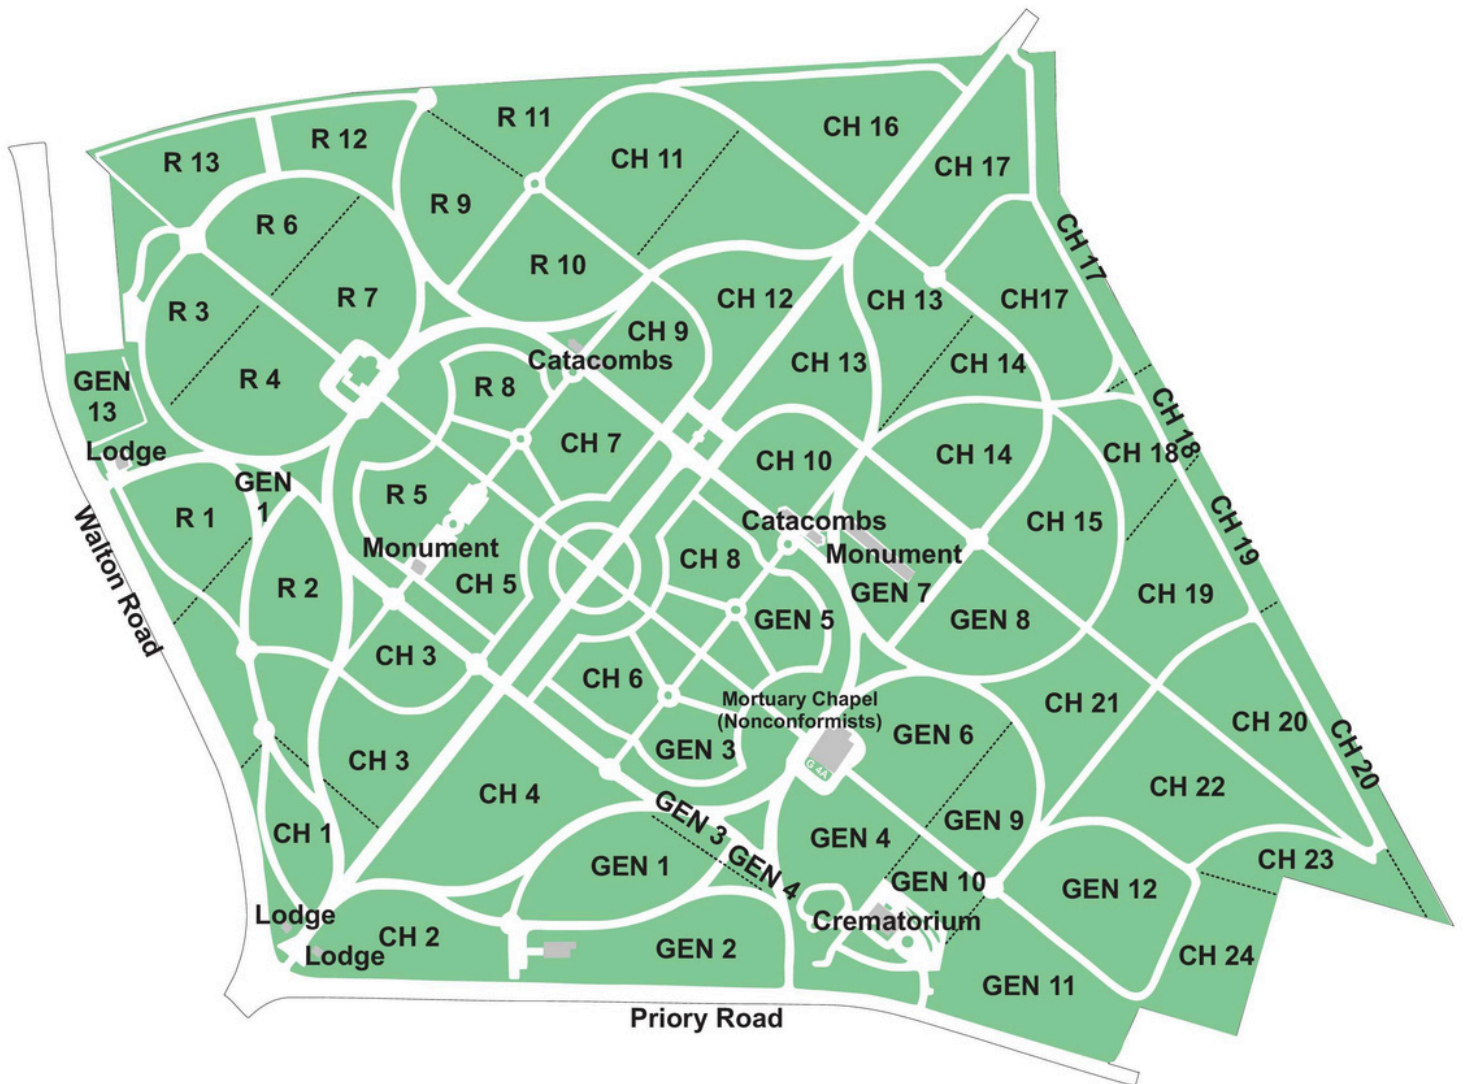

Anfield Cemetery Map

238 Priory Rd, Anfield, Liverpool L4 2SL

Grave cleaning, restoration and maintenance.

07791003434 | lovelygraves.com