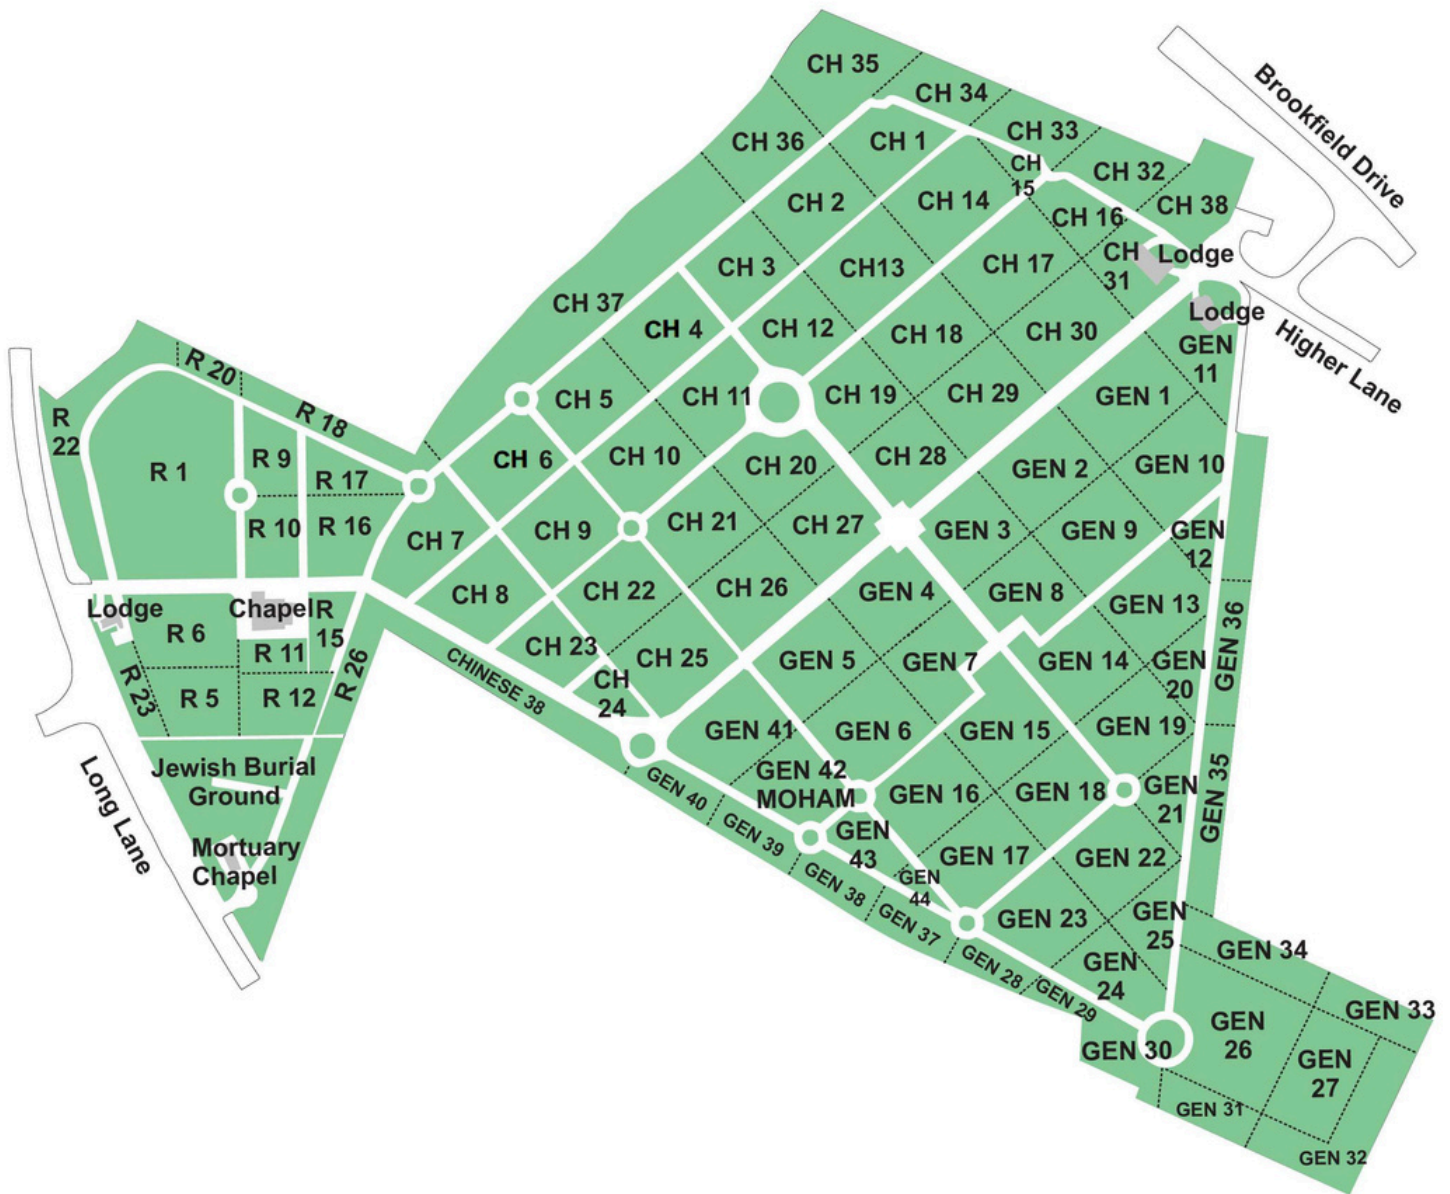

Everton Cemetery Map

Long Ln, Liverpool L9 9AG

Grave cleaning, restoration and
maintenance.

07791003434 | lovelygraves.com