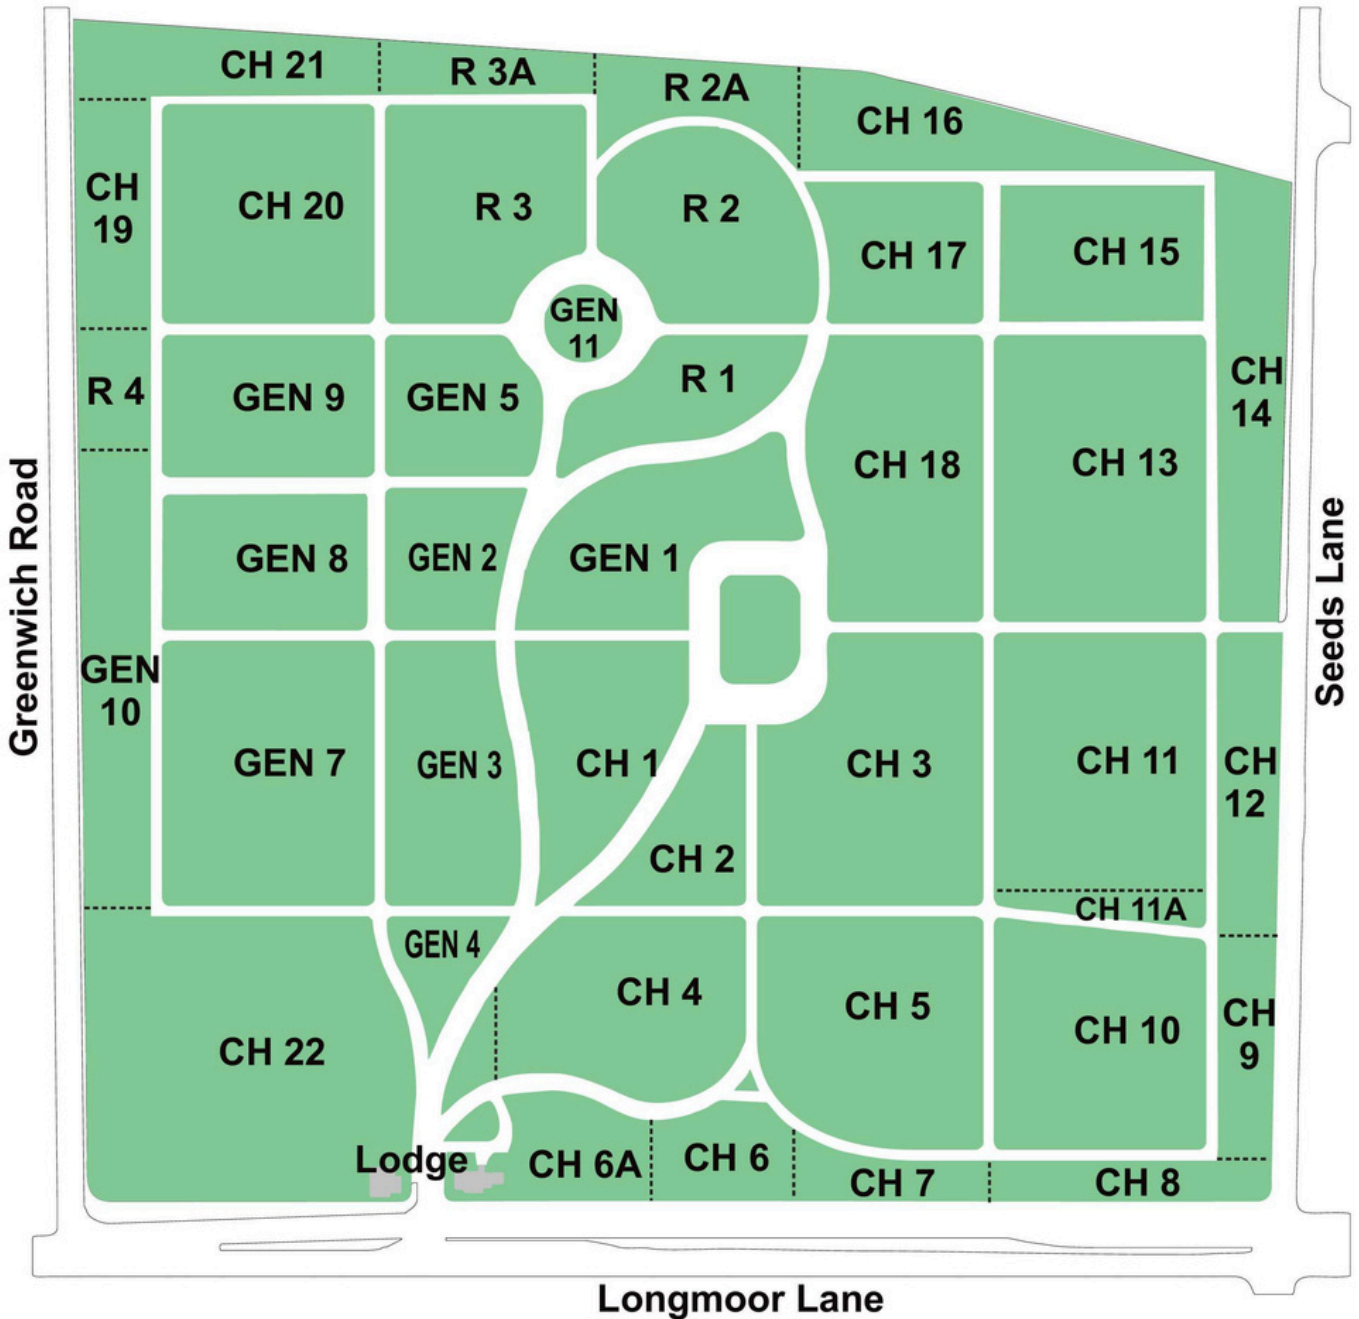

Kirkdale Cemetery Map

Lower House Lane, L11 2SE

Grave cleaning, restoration and maintenance.

07791003434 | lovelygraves.com