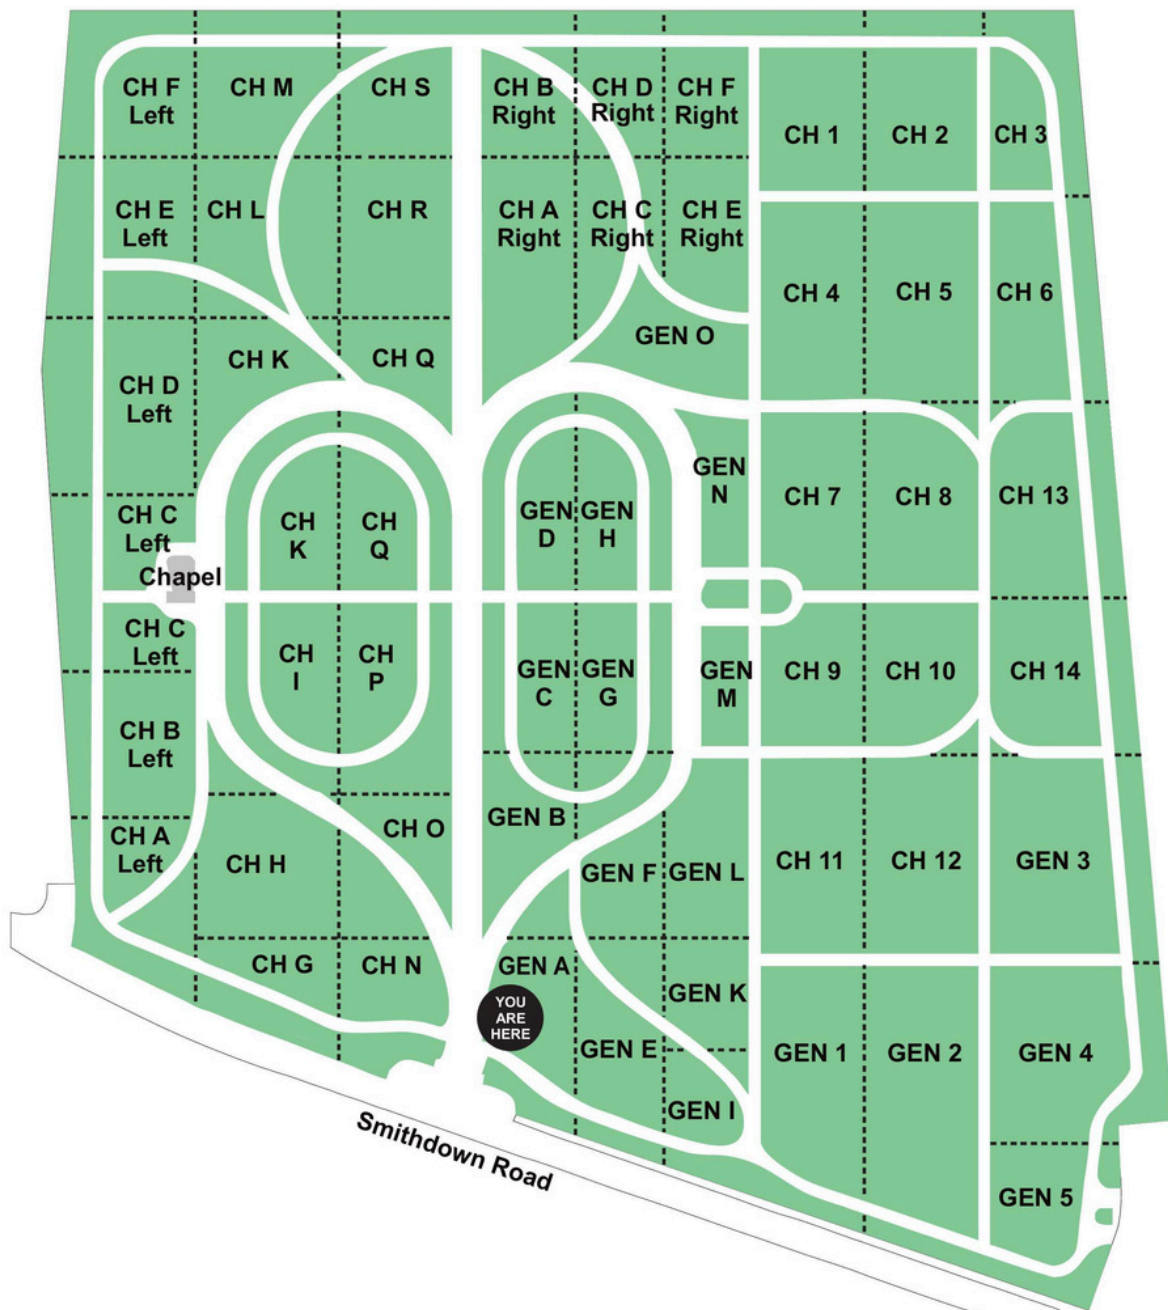

Toxteth Park Cemetery Map

215 Smithdown Rd, Liverpool L15 2HF

Grave cleaning, restoration and
maintenance.

07791003434 | lovelygraves.com