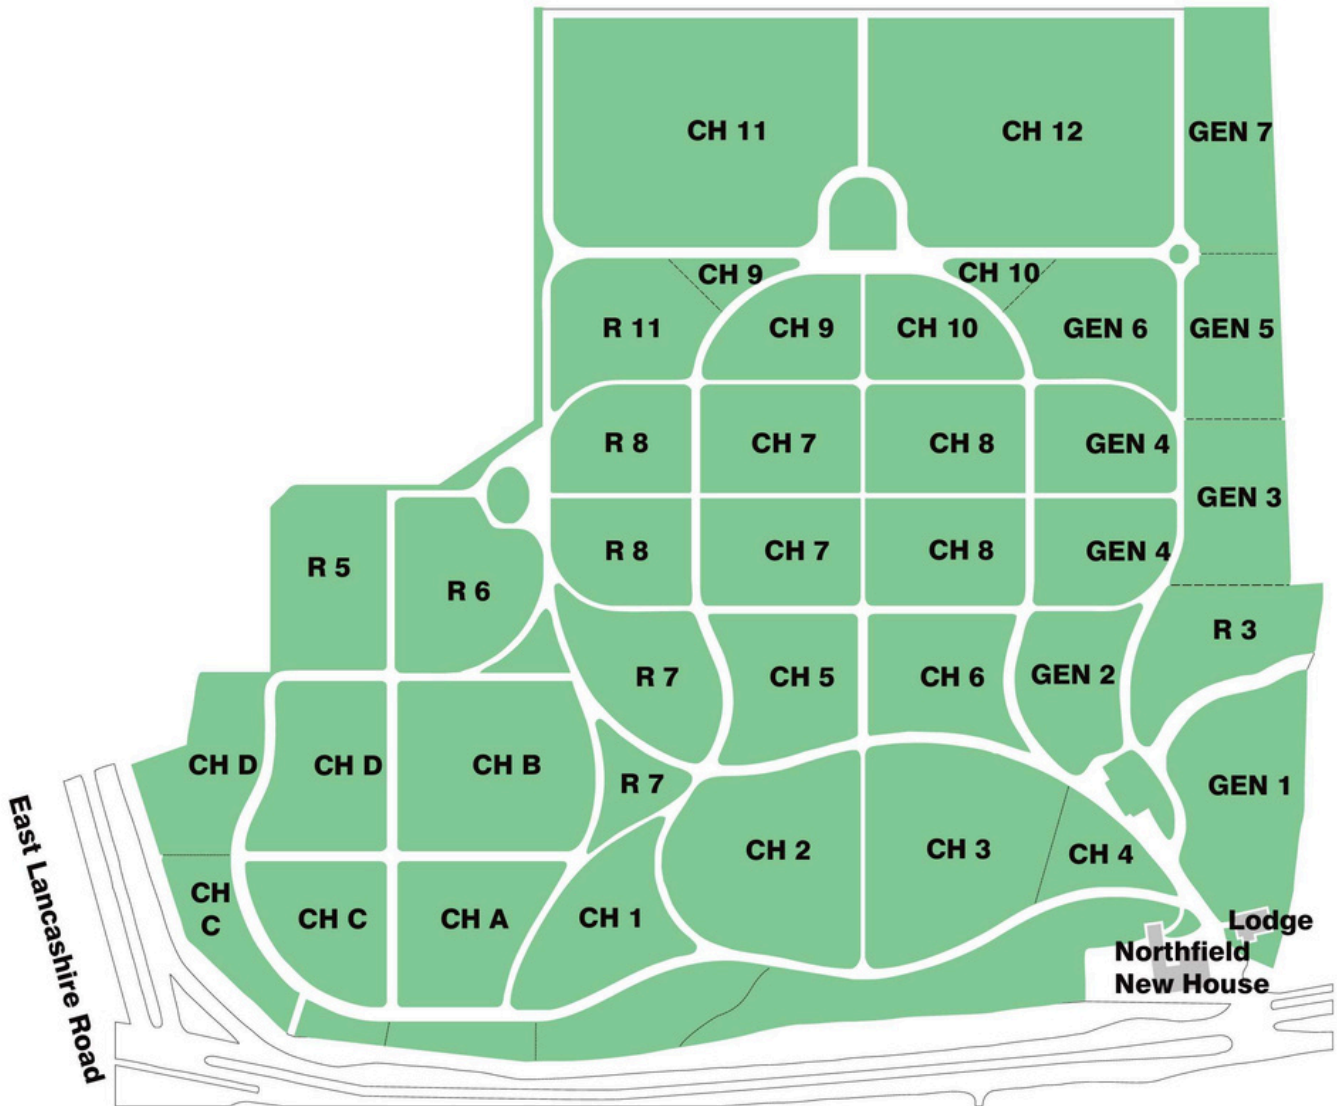

# West Derby Cemetery Map

Lower House Lane, L11 2SE

Grave cleaning, restoration and  
maintenance.

07791003434 | [lovelygraves.com](https://lovelygraves.com)