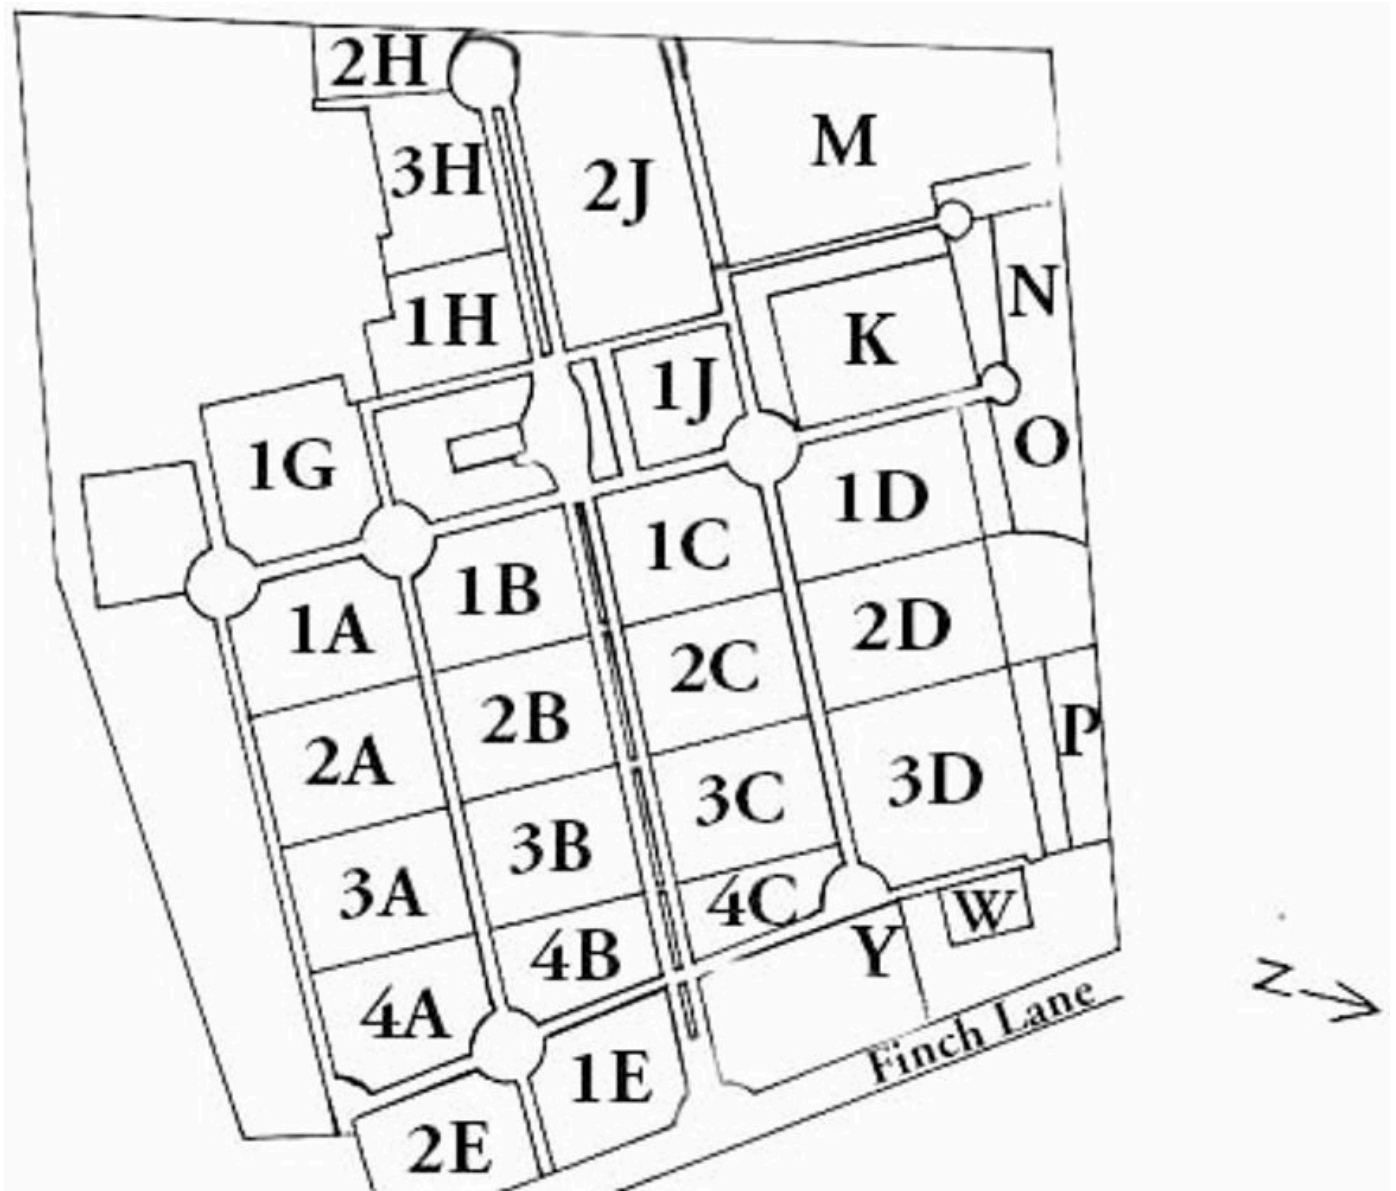

Yew Tree Cemetery Map

Finch Ln, Liverpool L14 4DG

Grave cleaning, restoration and maintenance.

07791003434 | lovelygraves.com