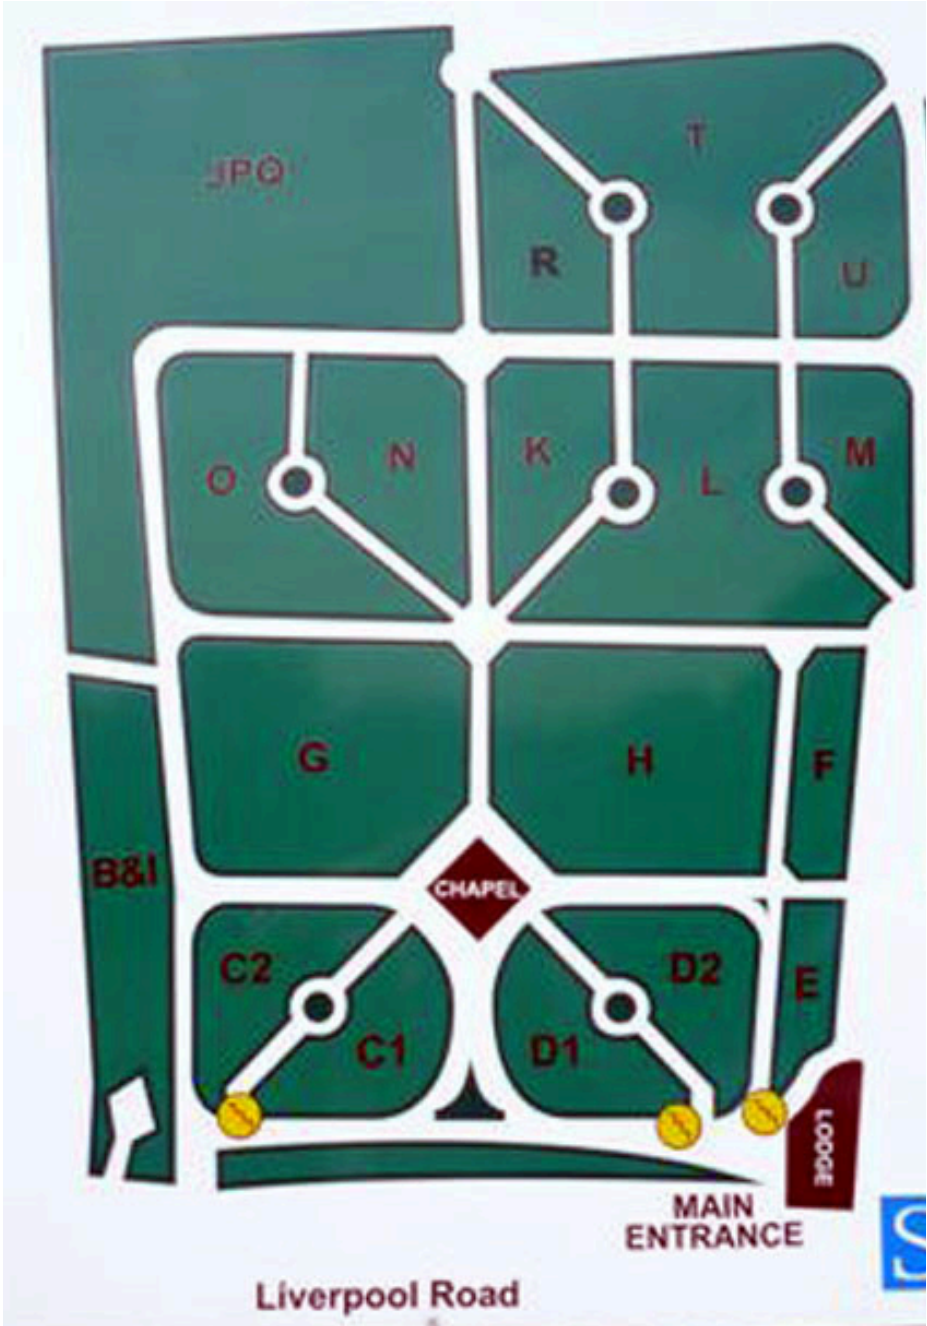

Liverpool Road Cemetery Map

Liverpool Road, Birkdale, Southport, Merseyside, PR8 3BD

Grave cleaning, restoration and maintenance.

07791003434 | lovelygraves.com