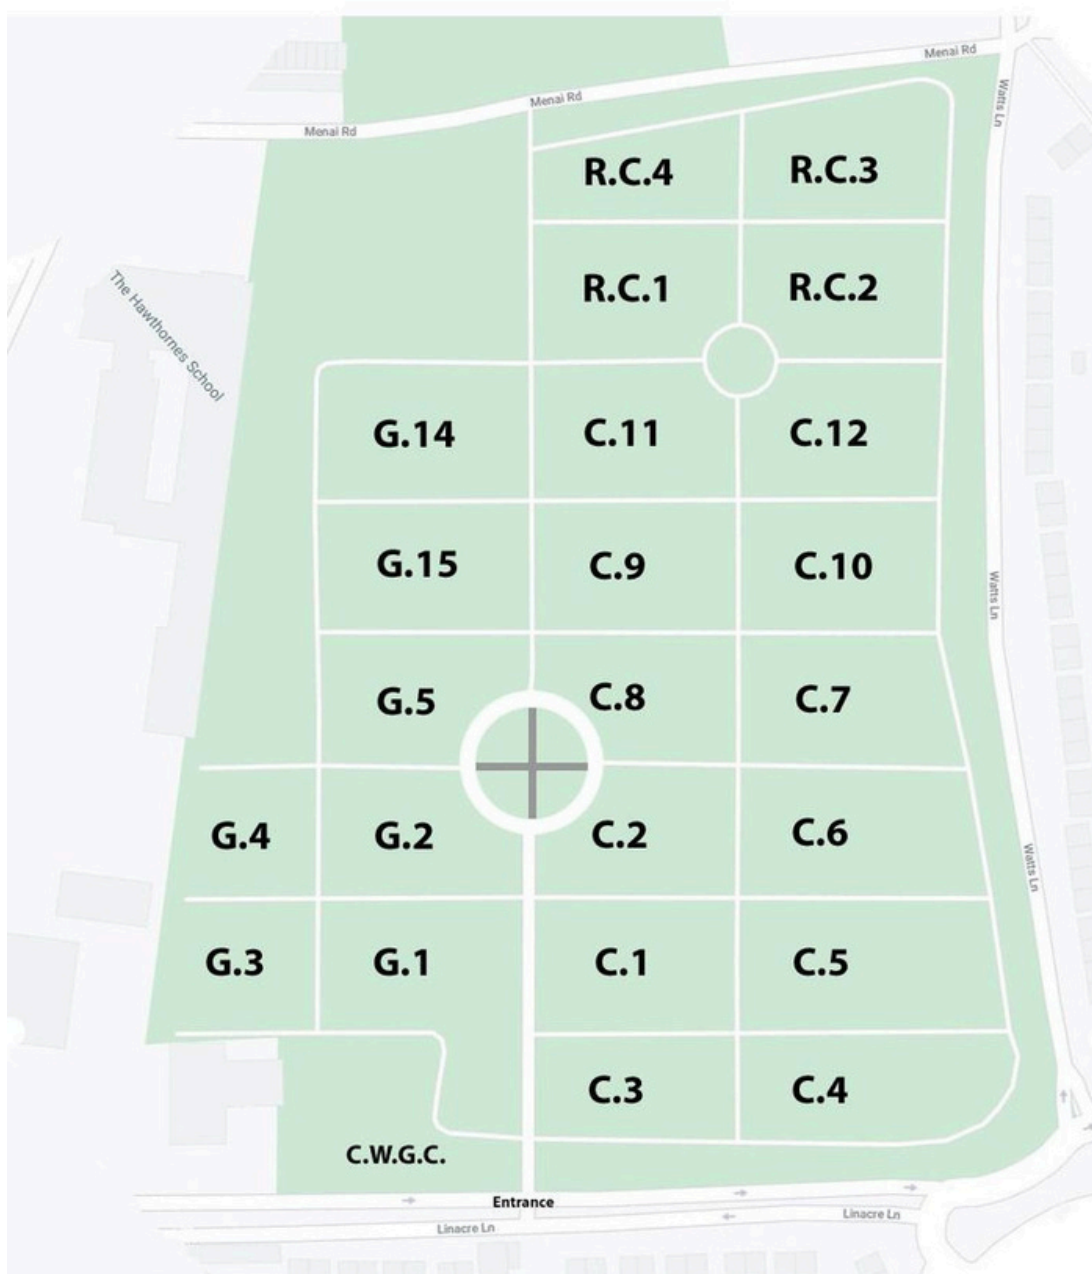

Bootle Cemetery Map

Linacre Lane, Bootle, Liverpool, L20 6ET

Grave cleaning, restoration and maintenance.

07791003434 | lovelygraves.com