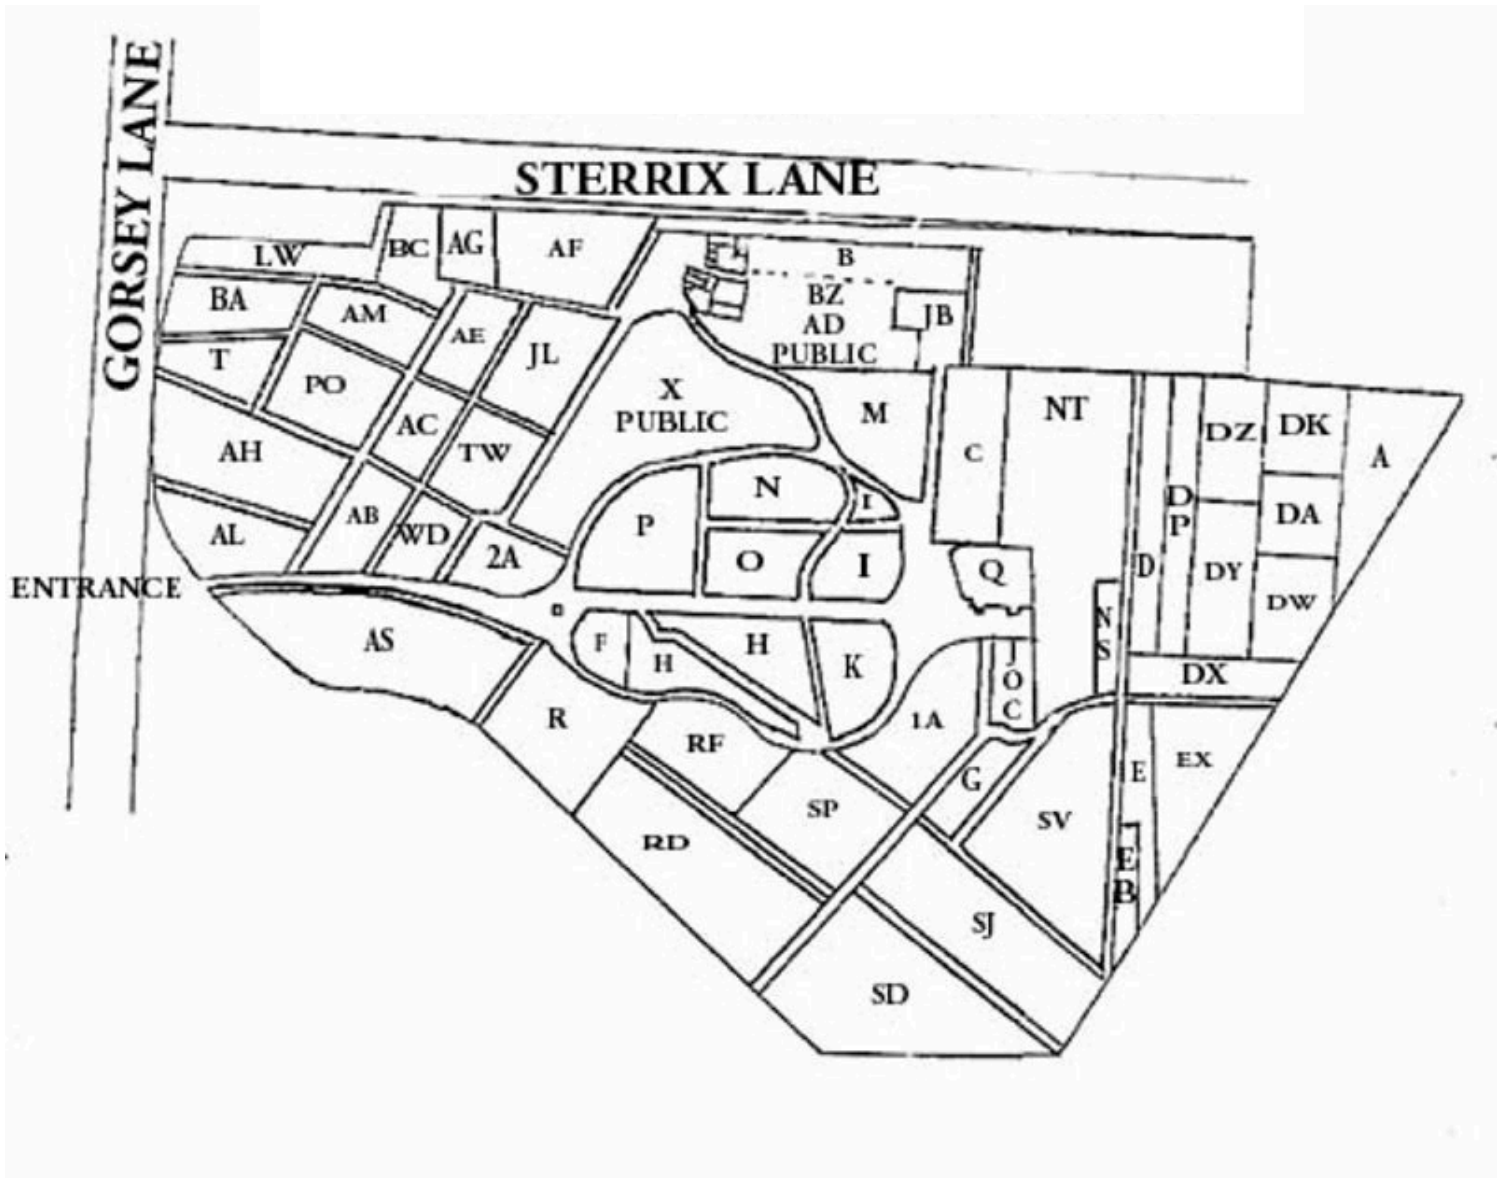

Ford Cemetery Map

Finch Ln, Liverpool L14 4DG

Grave cleaning, restoration and
maintenance.

07791003434 | lovelygraves.com