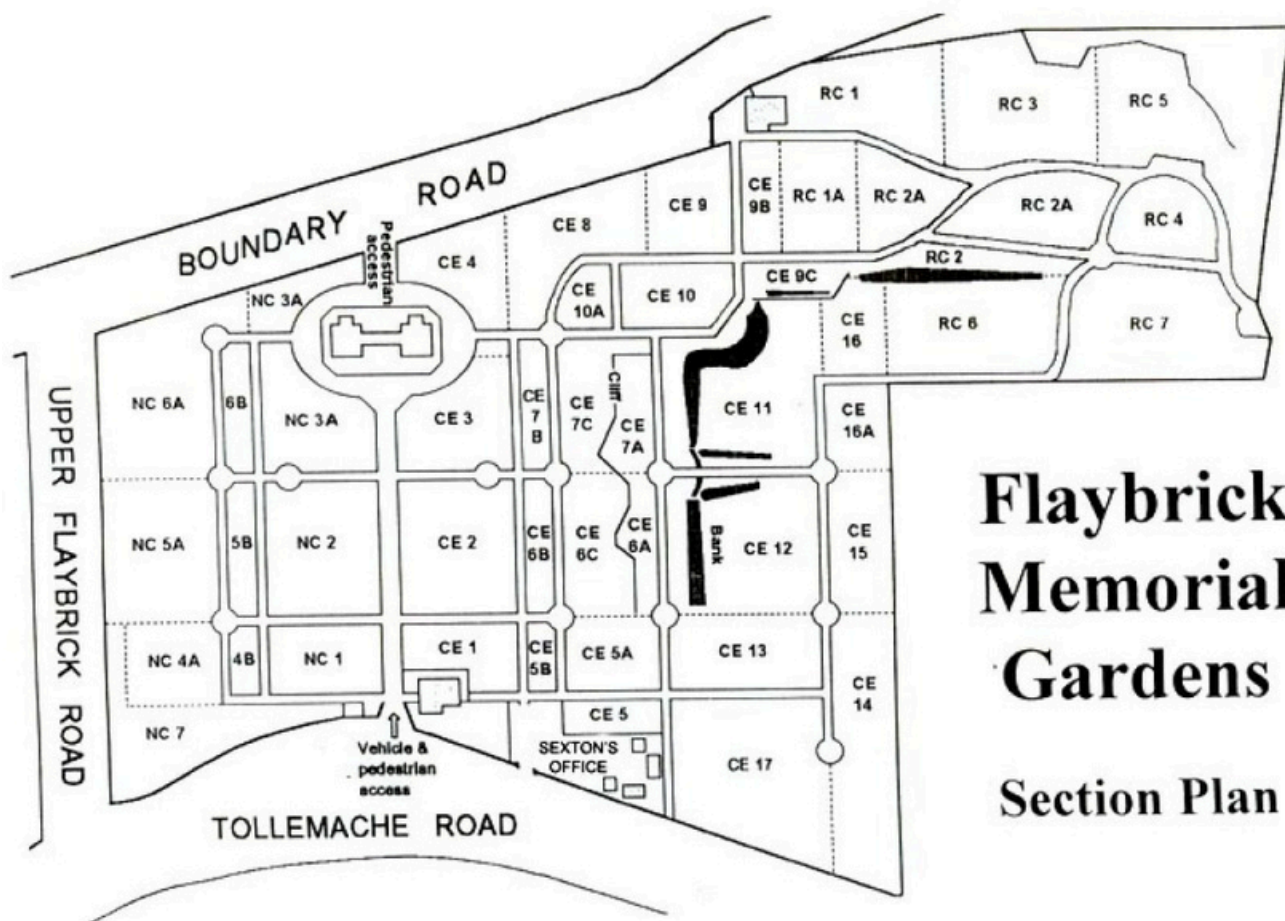

# Flaybrick Memorial Gardens Map

Tollemache Road, Birkenhead, CH41 0DG

## Flaybrick Memorial Gardens Section Plan

Key:

- NC – Non Conformist,
- CE – Church of England
- RC – Roman Catholic

Grave cleaning, restoration and maintenance.

07791003434 | [lovelygraves.com](http://lovelygraves.com)