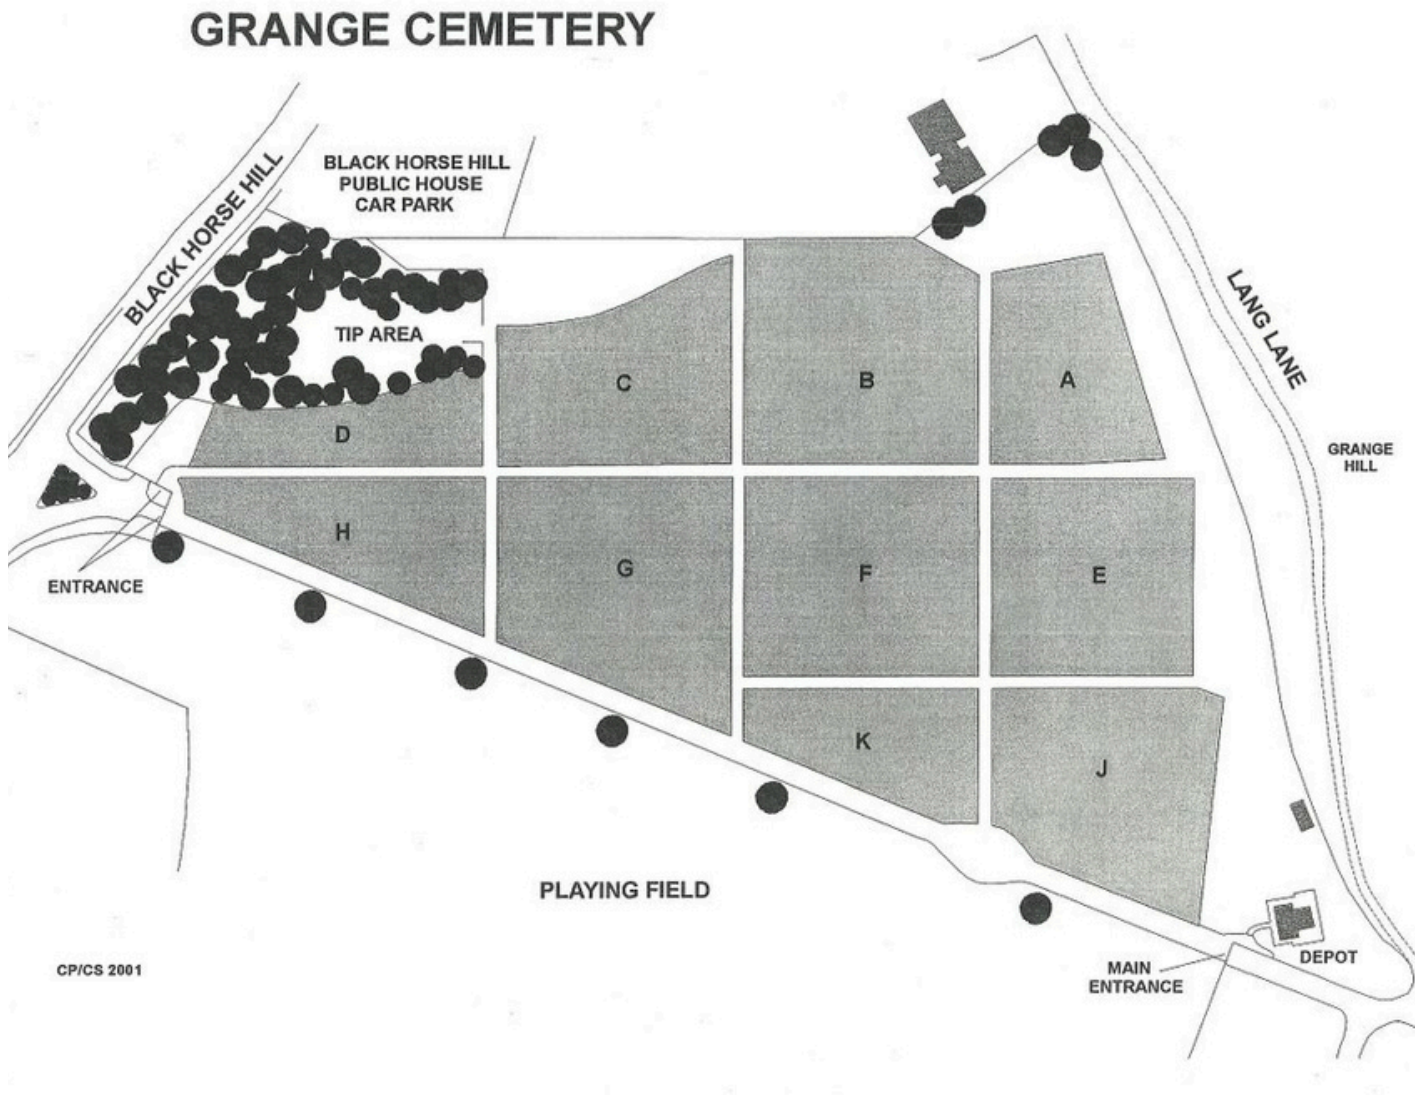

# Grange Cemetery Map

Blackhorse Hill, West Kirby, Wirral, Merseyside, CH48 6DS

Grave cleaning, restoration and  
maintenance.

07791003434 | [lovelygraves.com](https://lovelygraves.com)