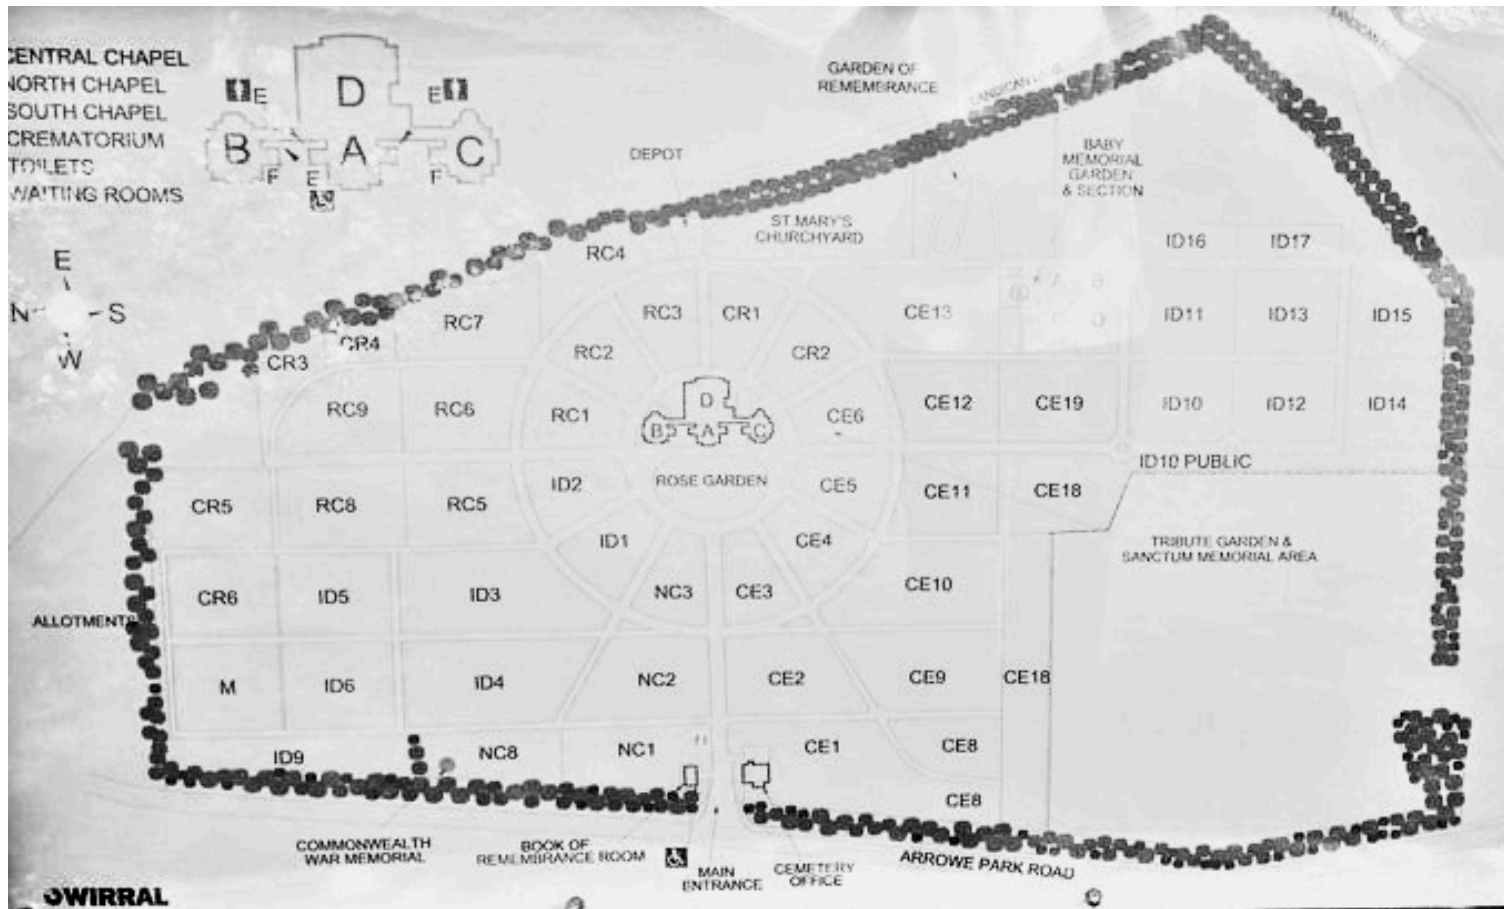

Landican Cemetery Map

Arrowe Park Road, Woodchurch, Wirral, CH49 5LW

Grave cleaning, restoration and maintenance.

07791003434 | lovelygraves.com