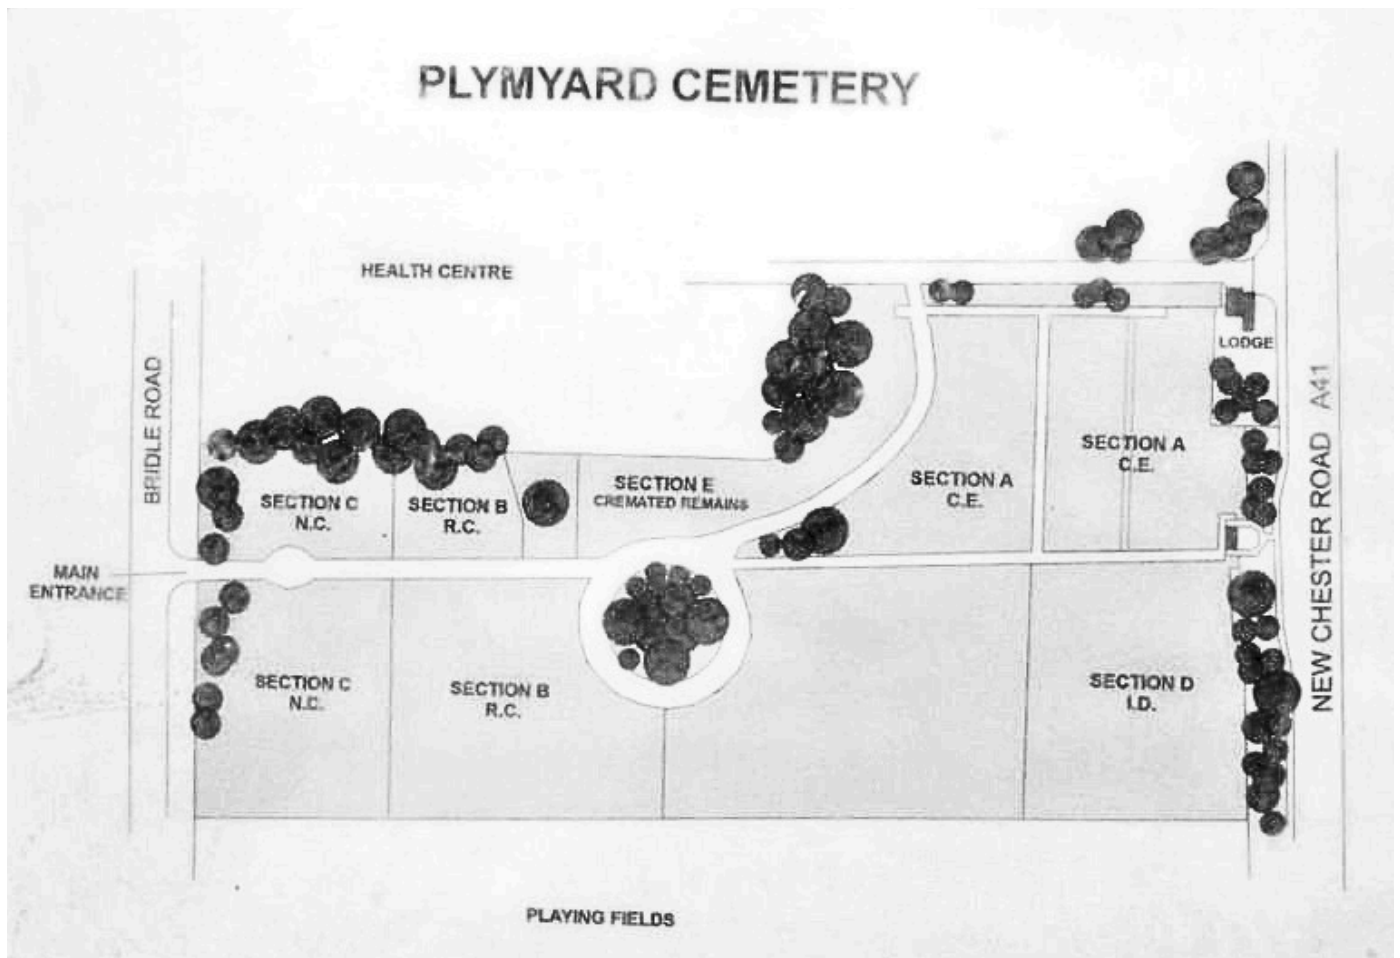

Plymyard Cemetery Map

Bridle Road, Eastham, Bromborough, Wirral, CH62 8BP

Grave cleaning, restoration and maintenance.

07791003434 | lovelygraves.com