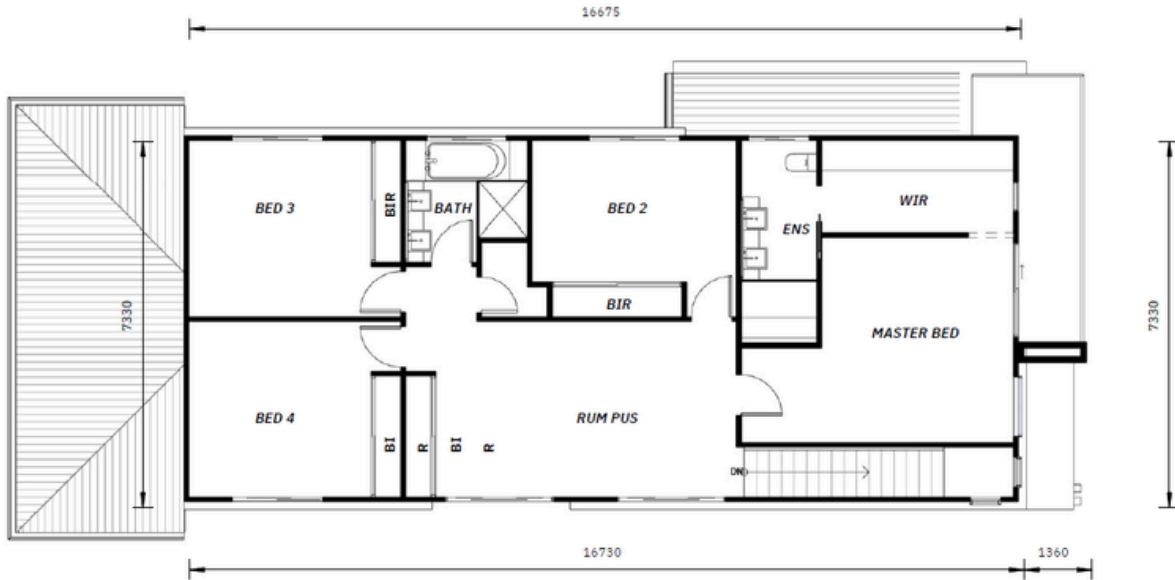

4

2.5

2

House Size
276.5m²

Min. Site Area
320m²

Width
8.99m

Length
20.99m

Alyssa 31

Standard Inclusions

- 7 Star BASIX
- Colorbond steel roof
- Timber-look laminate and carpet floor coverings
- Fully ducted reverse cycle air-conditioning
- Downlights throughout
- Nylon mesh fly-screens to all opening windows and sliding doors
- 20mm stone benchtops to kitchen and vanities
- Stainless-steel appliances
- Laminate-finished kitchen cabinetry
- Bulkheads to overhead kitchen cabinetry
- Tiled alfresco, porch and internal wet areas
- Mirrored sliding doors to robes
- Melamine shelves to robes and linen
- Remote-controlled garage door
- White freestanding bath
- Concrete driveway
- And much more...

House Size 276.5m² Min. Site Area 320m²

Alyssa 31

FIRST FLOOR PLAN

GROUND FLOOR PLAN