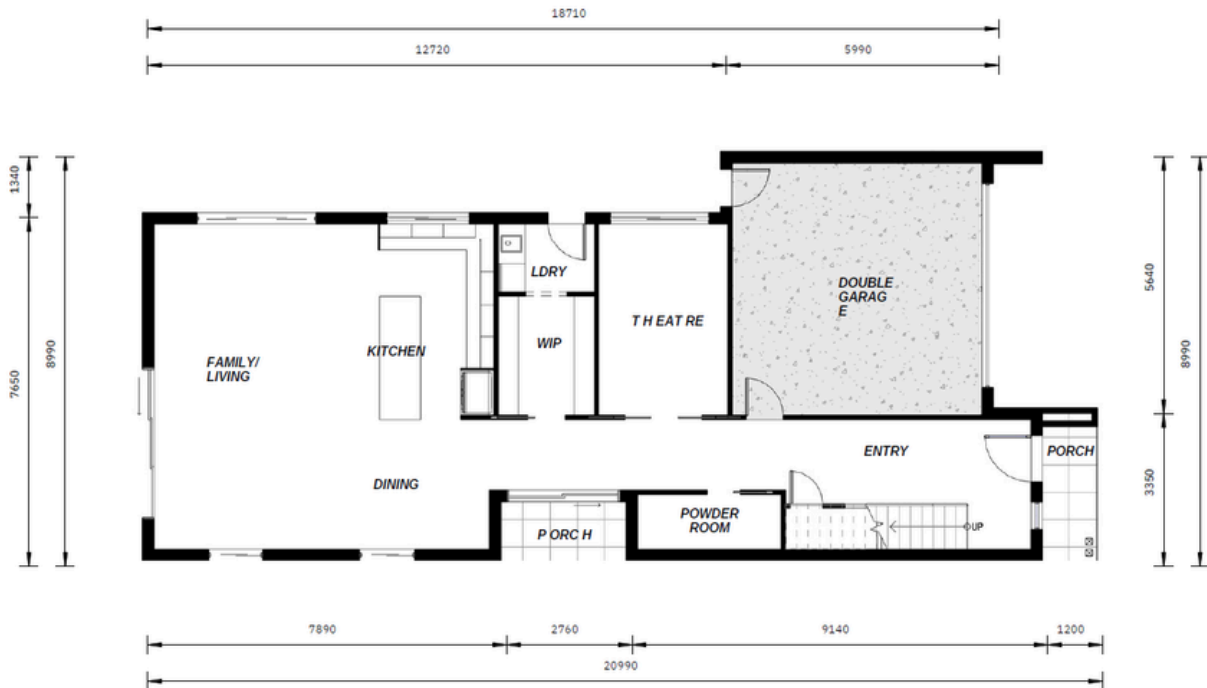

4

2.5

2

House Size
276.5m²

Min. Site Area
320m²

Width
8.99m

Length
20.99m

Alyssa 31

Standard Inclusions

- 7 Star BASIX
- Colorbond steel roof
- Timber-look laminate and carpet floor coverings
- Fully ducted reverse cycle air-conditioning
- Downlights throughout
- Nylon mesh fly-screens to all opening windows and sliding doors
- 20mm stone benchtops to kitchen and vanities
- Stainless-steel appliances
- Laminate-finished kitchen cabinetry
- Bulkheads to overhead kitchen cabinetry
- Tiled alfresco, porch and internal wet areas
- Mirrored sliding doors to robes
- Melamine shelves to robes and linen
- Remote-controlled garage door
- White freestanding bath
- Concrete driveway
- And much more...

House Size 276.5m² Min. Site Area 320m²

Alyssa 31

FIRST FLOOR PLAN

GROUND FLOOR PLAN