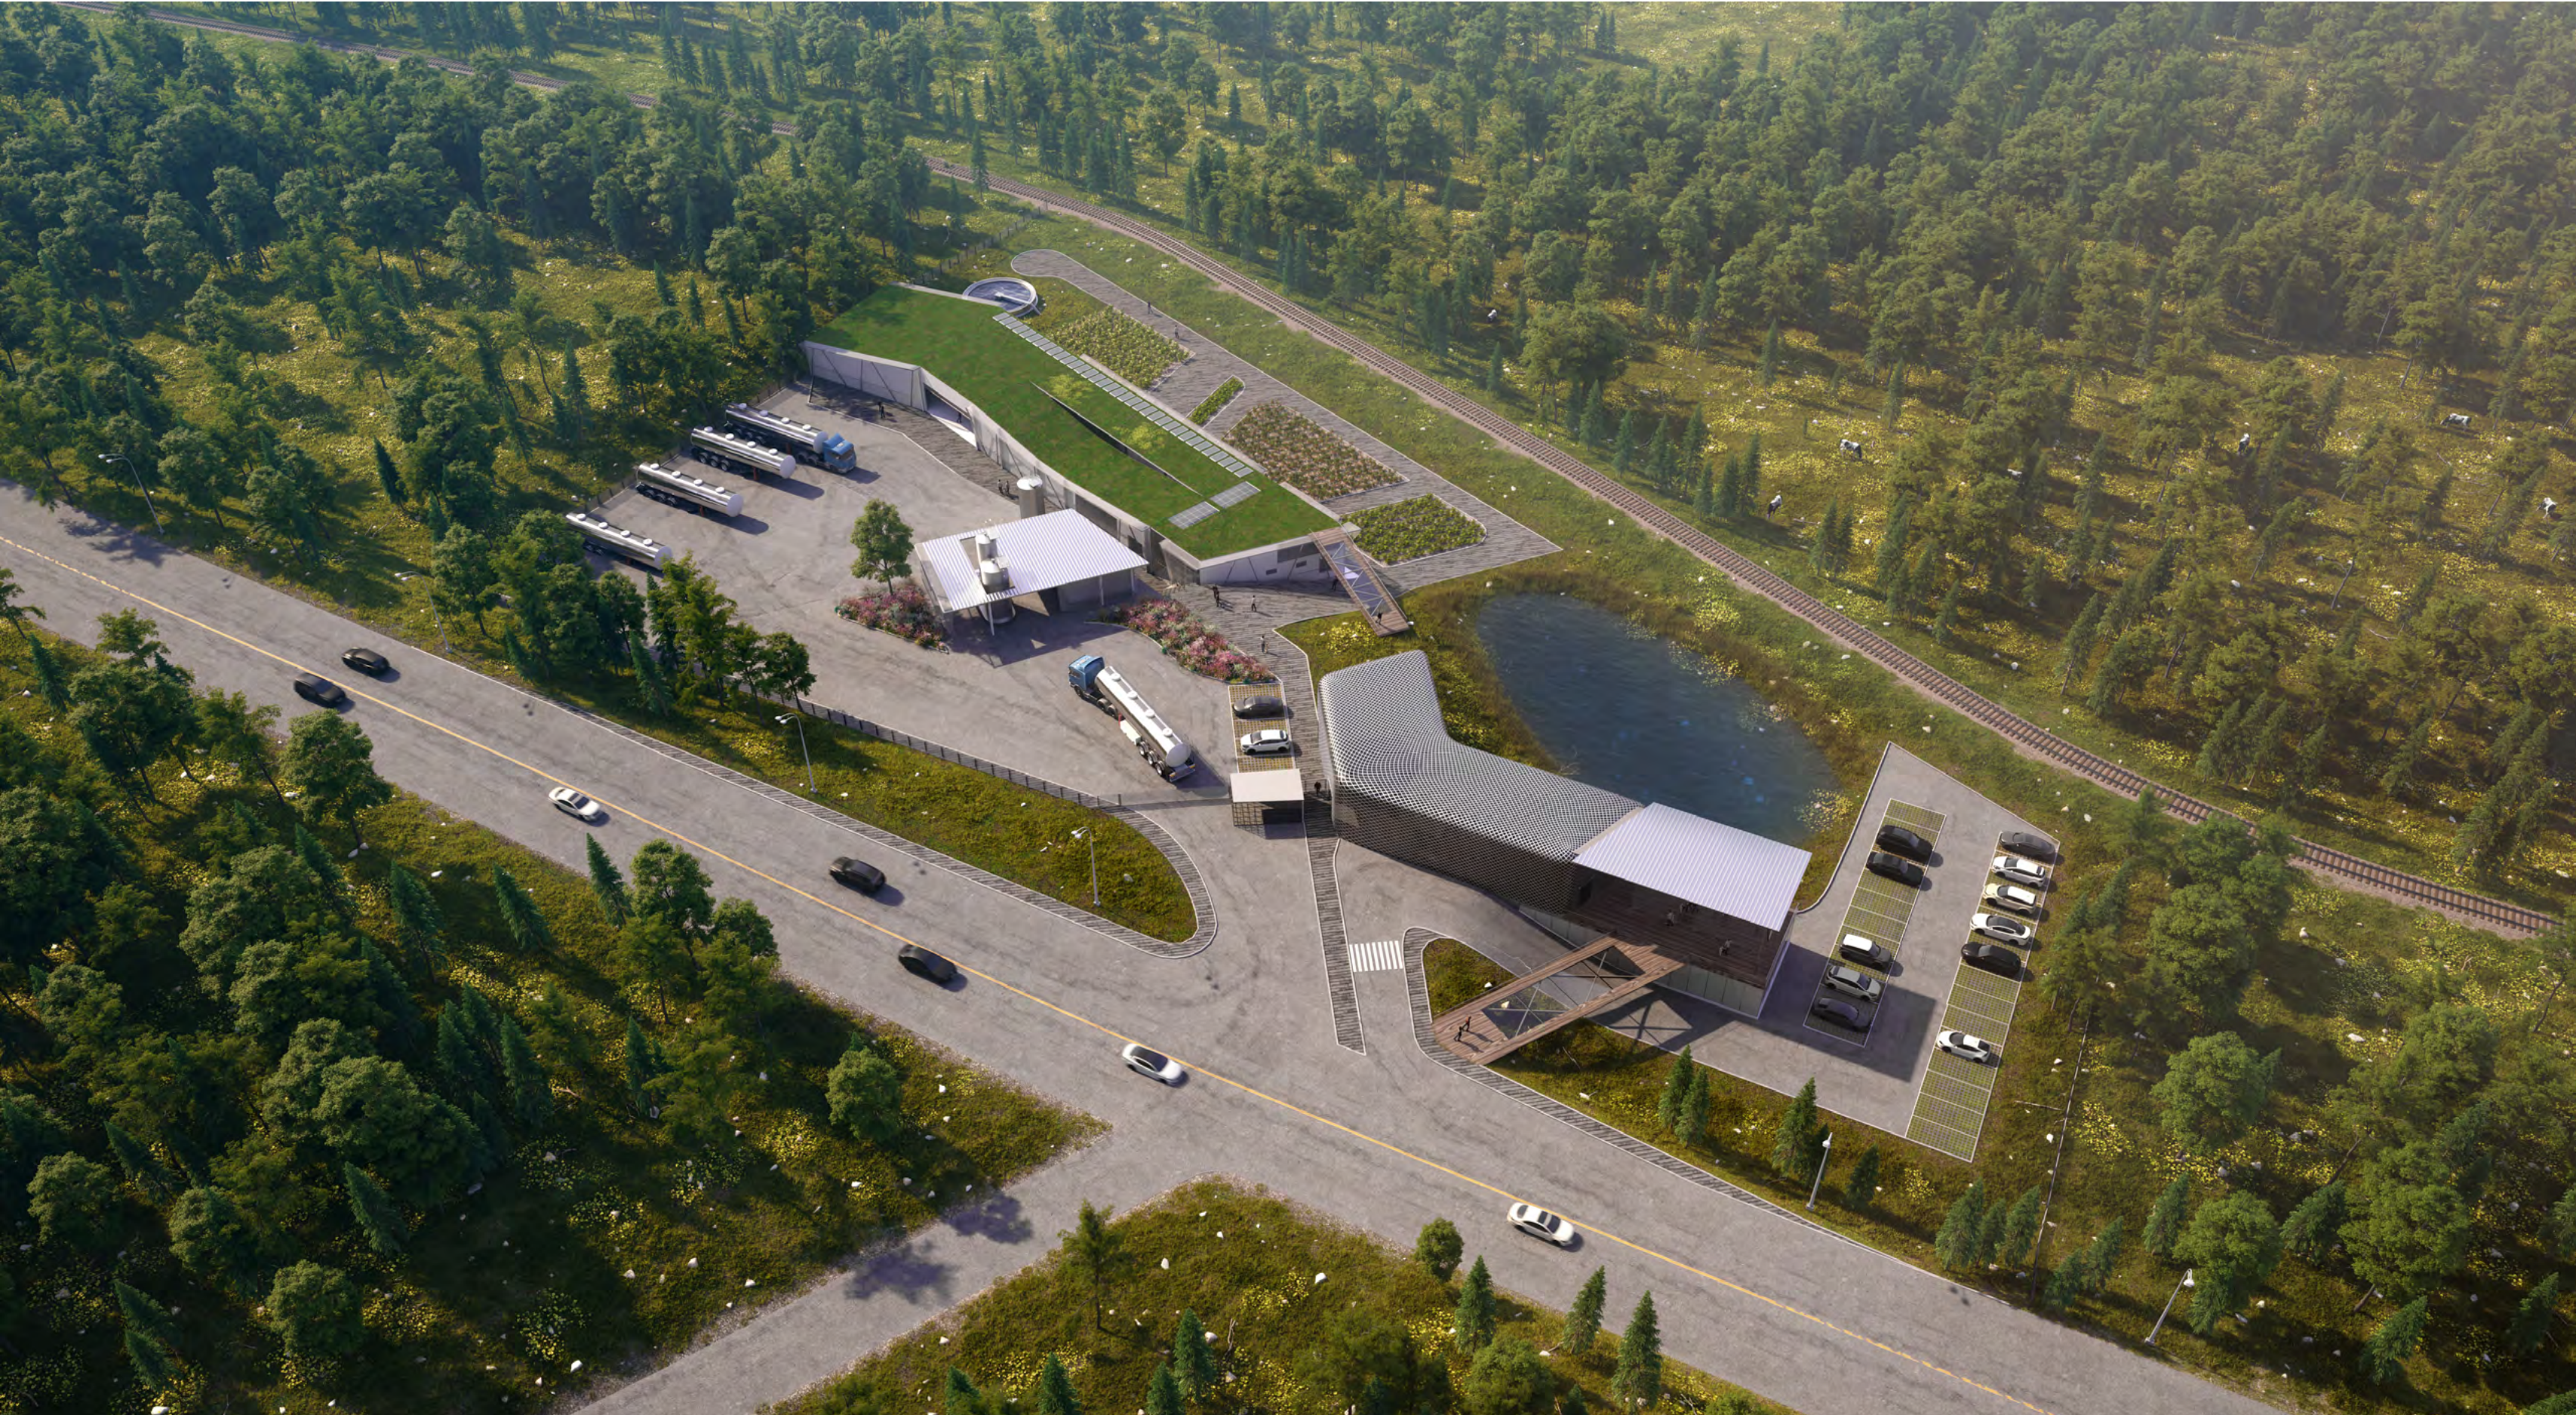

**120** ANIMATED VIDEOS IN MINUTES

**ITALACTO**

DM DESIGN COMPANY

LOCATION: STATE OF MINAS GERAIS, BRAZIL

**DESIGN 101**

CONSTRUTORA DI FRANCESCO

LOCATION: SAO PAULO, BRAZIL