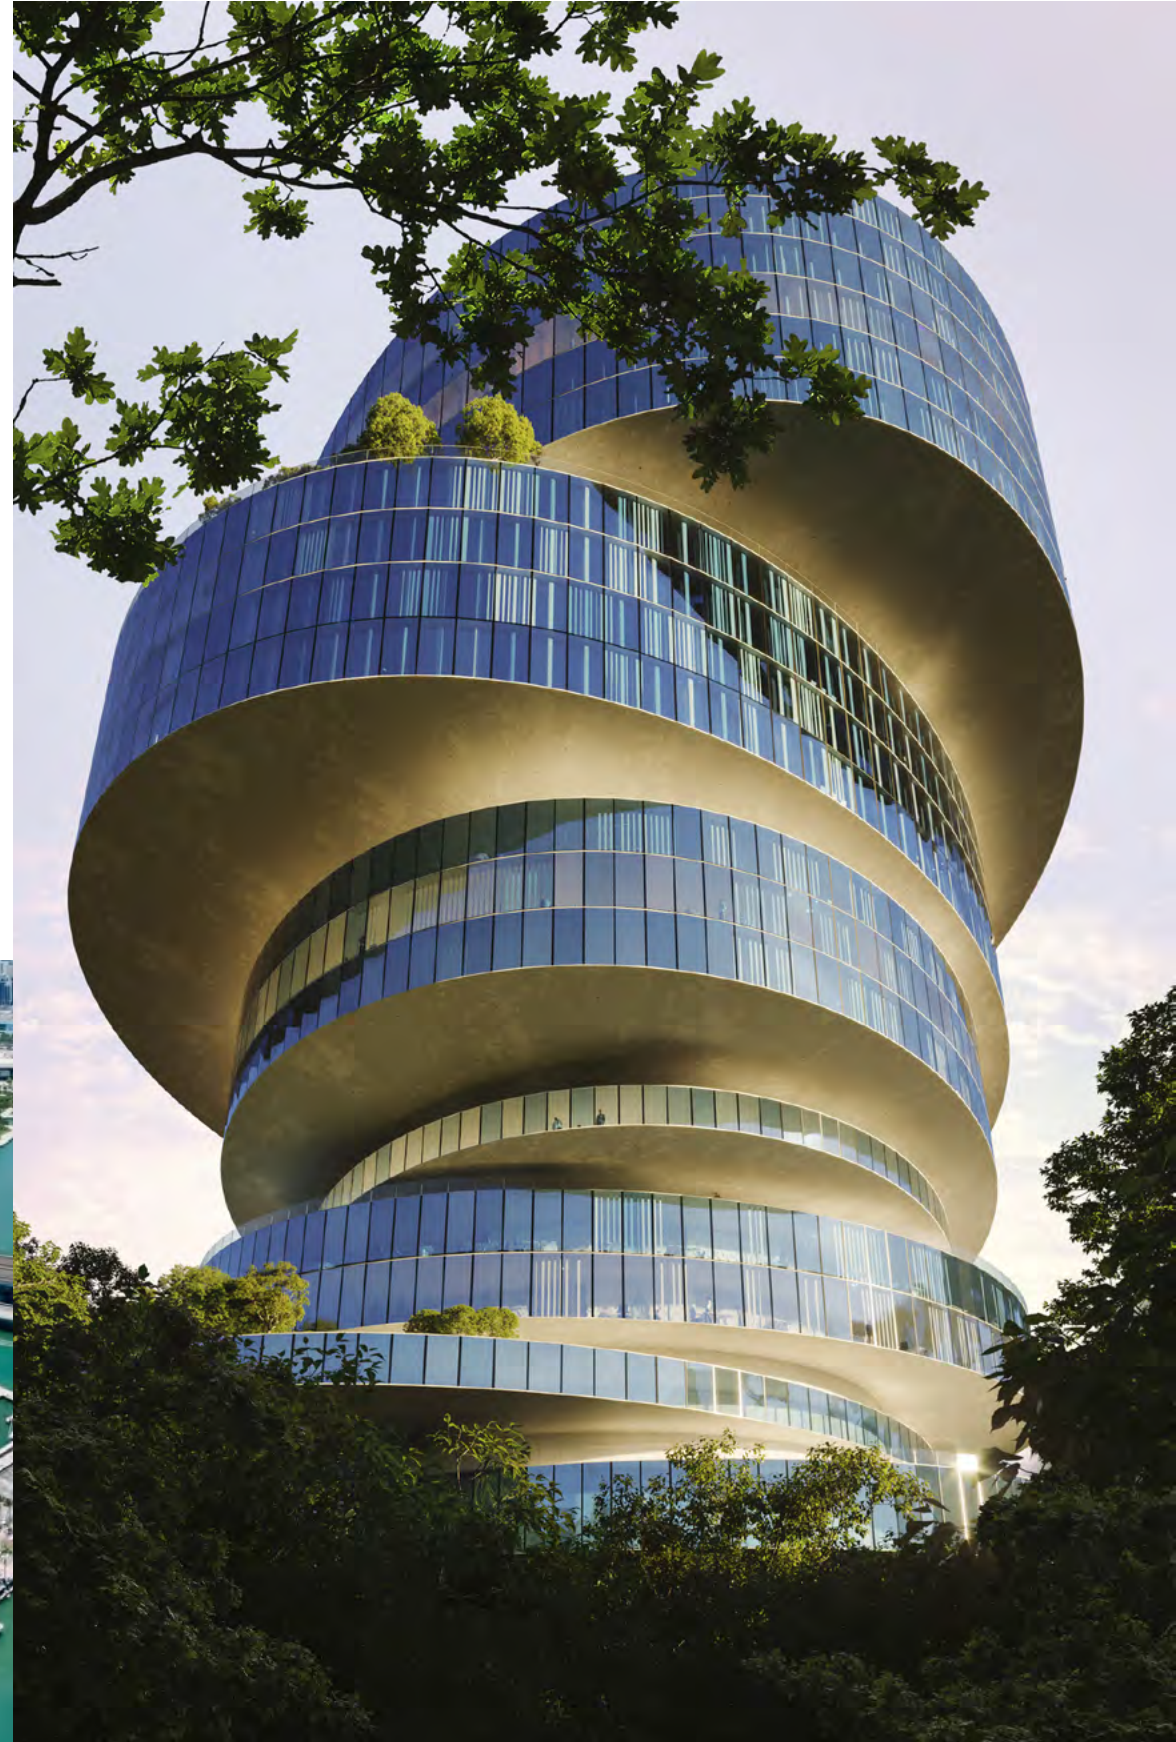

## NEW WORKS

MORE ON OUR UPDATED WEBSITE –  
**OMEGARENDER.COM**

**FRAN SILVESTRE ARQUITECTOS**  
LOCATION: VALENCIA, SPAIN

**EUCLID**  
DON HELLER GROUP  
LOCATION: USA, CALIFORNIA

**ENJOY WATCHING**

**SOFIA ARONDAR**  
3D ARTIST

**F1 MIAMI**

APEX

LOCATION: MIAMI, USA

**BOTANICAL BUSINESS CENTER IN THAILAND**

LOCATION: THAILAND