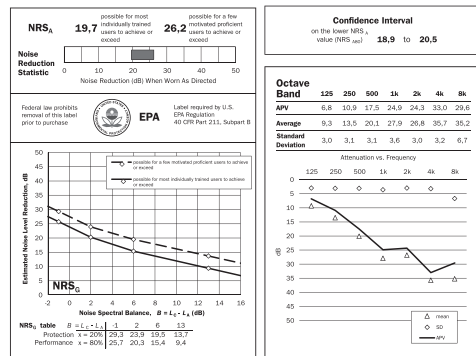

Note:

Please adjust the product appropriately when wearing it, avoiding excessive tightening or loosening of the headband to ensure baby's comfort and prevent slippage.

ATTENTION

The earmuffs are fitted, adjusted and maintained in accordance with the manufacturer's instructions. The earmuffs are worn at all times in noisy surroundings.

The earmuffs are regularly inspected for serviceability. If the above recommendations given are not adhered to, the protection afforded by the earmuffs will be severely impaired.

The earmuffs, and in particular cushions, may deteriorate with use and should be examined at frequent intervals for cracking and leakage, for example.

Storage

Manufacturer

Ningbo GY Safety Technology Co., Ltd.
No.2988, Cihai North Road,
Zhenhai District, Ningbo,
Zhejiang, China

Notified Body

Product information

Product name: Earmuff
Model: HQ-GE730
Size range: S

Material:
Headband: 70% polyester, 30% latex
Muffs: Cover: Durable ABS
Padding: PU
Mass: 139g / 0.31lb

The earmuffs meet the requirements of PPE Regulation (EU) 2016/425 and the harmonised standard EN 352-1:2020.

ATTENUATION DATA
Tested according to EN352-1:2020

Frequency [Hz]	Mean Attenuation [dB]	Standard Deviation [dB]	Assumed Protection Value [dB]
125	14,5	3,7	10,8
250	17,9	1,7	16,2
500	23,9	1,4	22,5
1000	31,3	1,7	29,6
2000	29,9	4,2	25,7
4000	37,3	5,2	32,1
8000	43,0	3,6	39,4