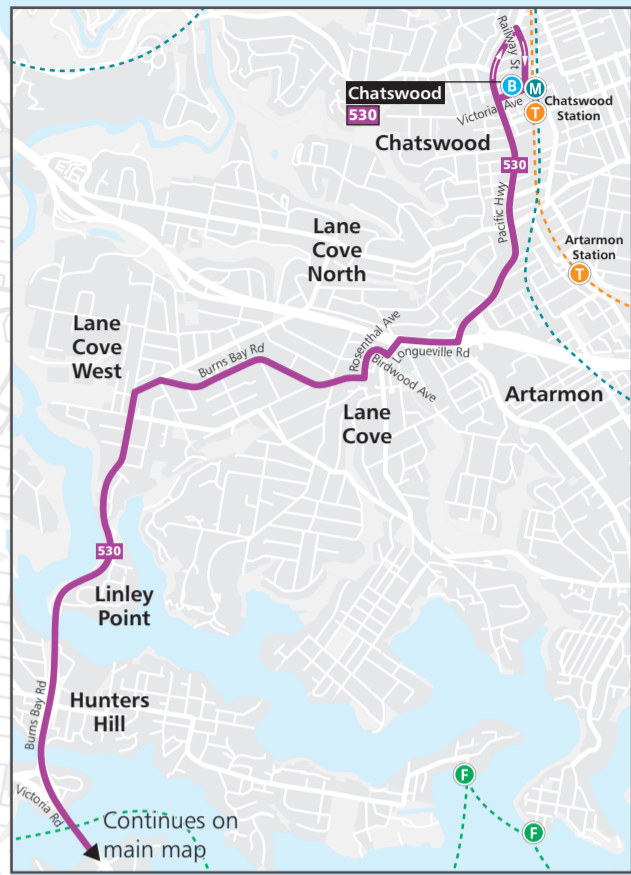

Rhodes to Macquarie Park inset

Continues on Rhodes to Macquarie Park inset

Continues on Rhodes to Macquarie Park inset

Hunters Hill Continues on Chatswood inset

Chatswood inset

Continues on main map

Continues on main map

Continues on Sans Souci to Miranda inset

City inset

Sans Souci to Miranda inset

TRANSIT SYSTEMS logo and legend for bus routes, stations, and termini.

Legend for Metro Station, Train Station, Bus Route Terminus, Bus Route Number, Ferry Wharf, and Light Rail Stop.