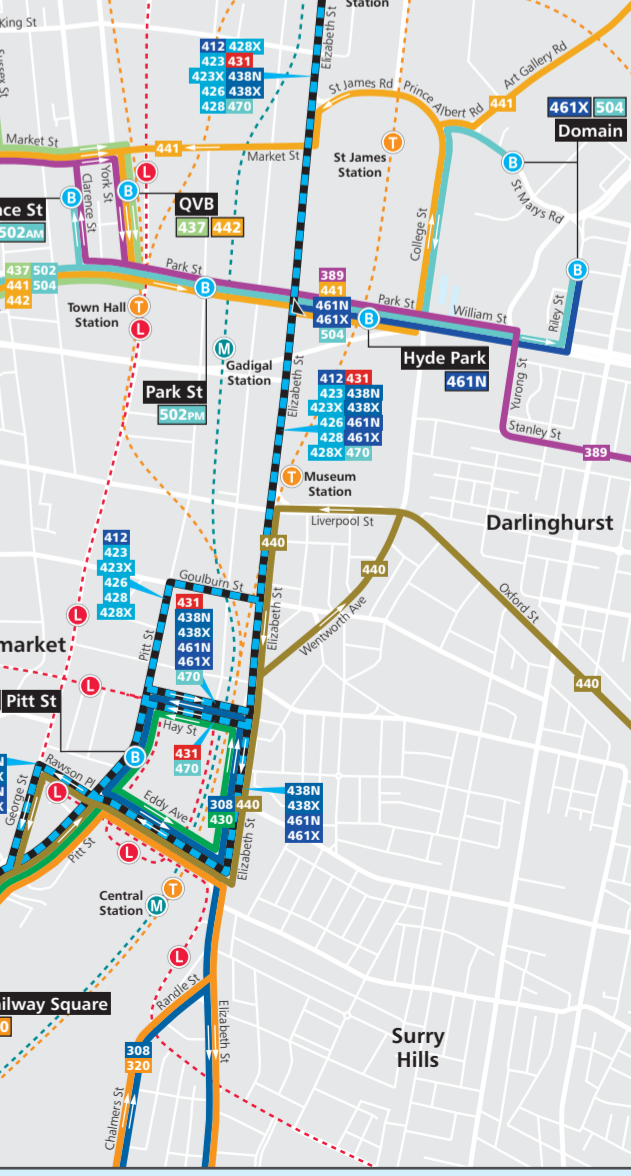

Rhodes to Macquarie Park inset

Continues on Rhodes to Macquarie Park inset

Continues on Rhodes to Macquarie Park inset

Hunters Hill Continues on Chatswood inset

Chatswood inset

Continues on main map

Continues on main map

Continues on Sans Souci to Miranda inset

City inset

Sans Souci to Miranda inset

TRANSIT SYSTEMS logo and legend for bus routes, stations, and termini.

Legend for Metro Station, Train Station, Bus Route Terminus, Bus Route Number, Ferry Wharf, and Light Rail Stop.