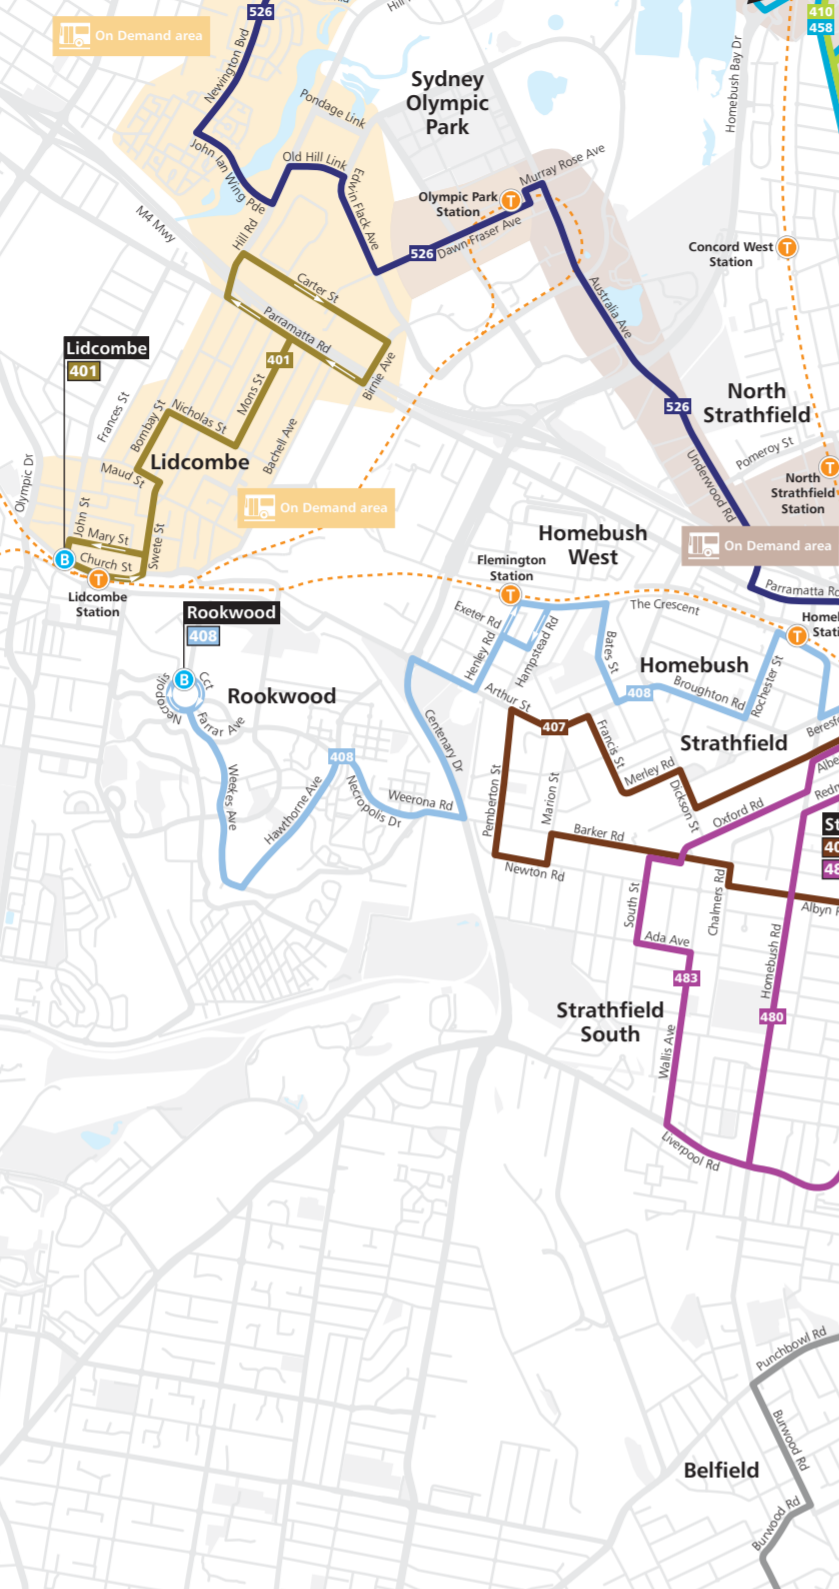

Rhodes to Macquarie Park inset

Continues on Rhodes to Macquarie Park inset

Continues on Rhodes to Macquarie Park inset

Hunters Hill Continues on Chatswood inset

Chatswood inset

Continues on main map

Continues on main map

Continues on Sans Souci to Miranda inset

City inset

Sans Souci to Miranda inset

TRANSIT SYSTEMS logo and legend for bus routes, stations, and termini.

Legend for Metro Station, Train Station, Bus Route Terminus, Bus Route Number, Ferry Wharf, and Light Rail Stop.