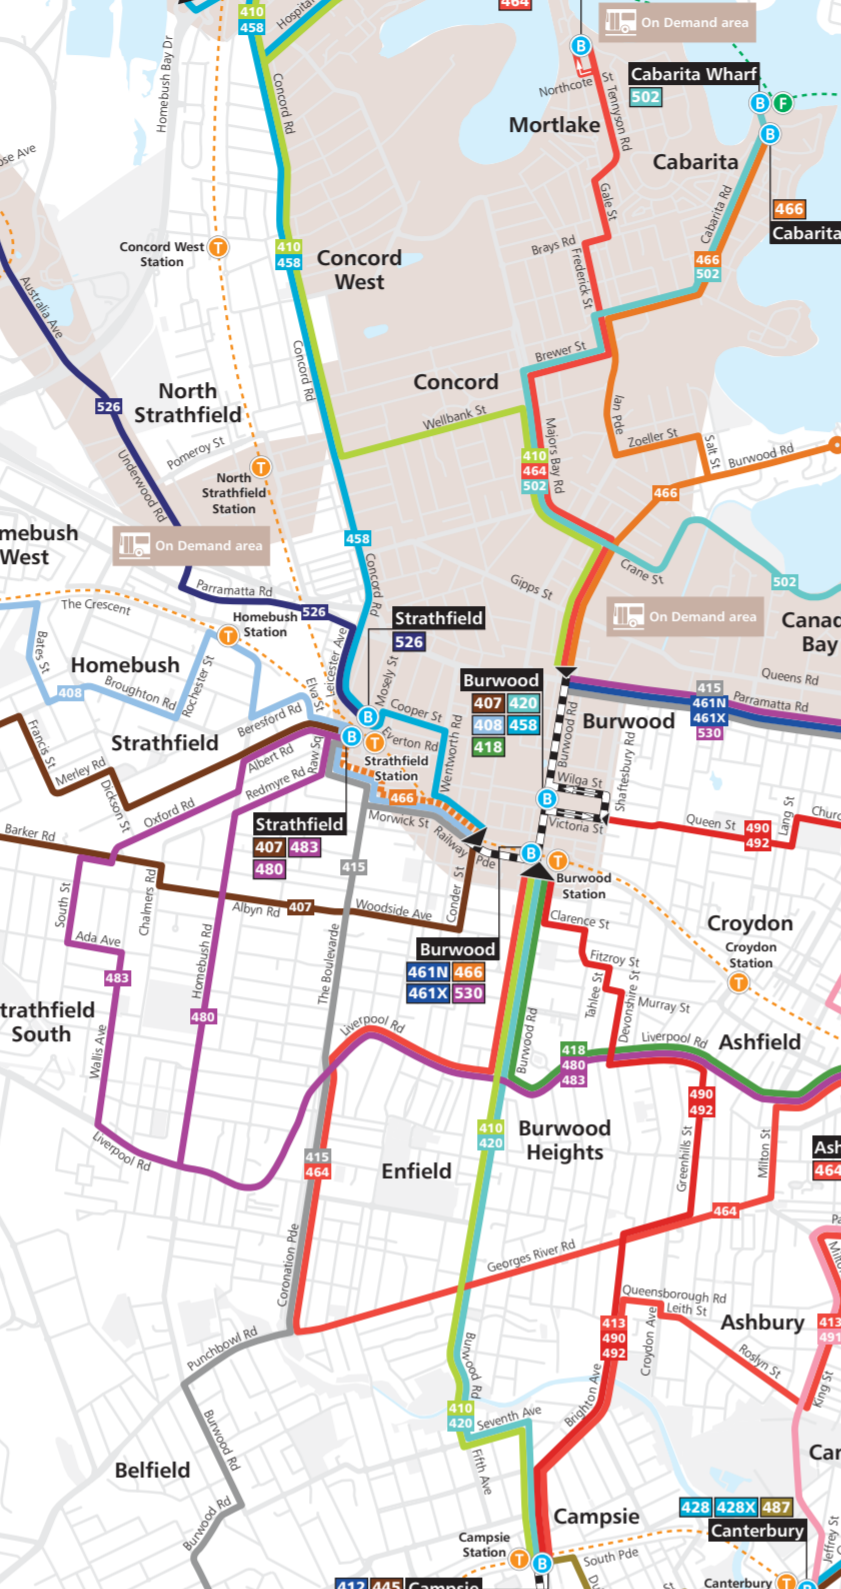

Rhodes to Macquarie Park inset

Continues on Rhodes to Macquarie Park inset

Continues on Rhodes to Macquarie Park inset

Hunters Hill Continues on Chatswood inset

Chatswood inset

Continues on main map

Continues on main map

Continues on Sans Souci to Miranda inset

City inset

Sans Souci to Miranda inset

TRANSIT SYSTEMS logo and legend for bus routes, stations, and termini.

Legend for Metro Station, Train Station, Bus Route Terminus, Bus Route Number, Ferry Wharf, and Light Rail Stop.