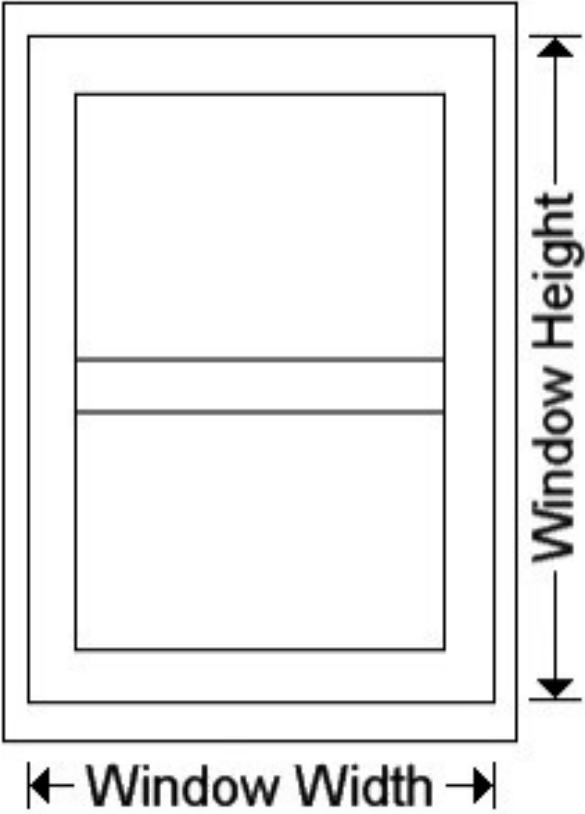

Bring your window measurements to Callen's Design Center and view a product demonstration!

Need Help?

Scan the QR code below to view How-To Measure Windows & Patio Doors video.

Window #1: W _____ H _____

Window #4: W _____ H _____

Window #2: W _____ H _____

Window #5: W _____ H _____

Window #3: W _____ H _____

Window #6: W _____ H _____

Patio Door #1: W _____ H _____

Patio Door #2: W _____ H _____