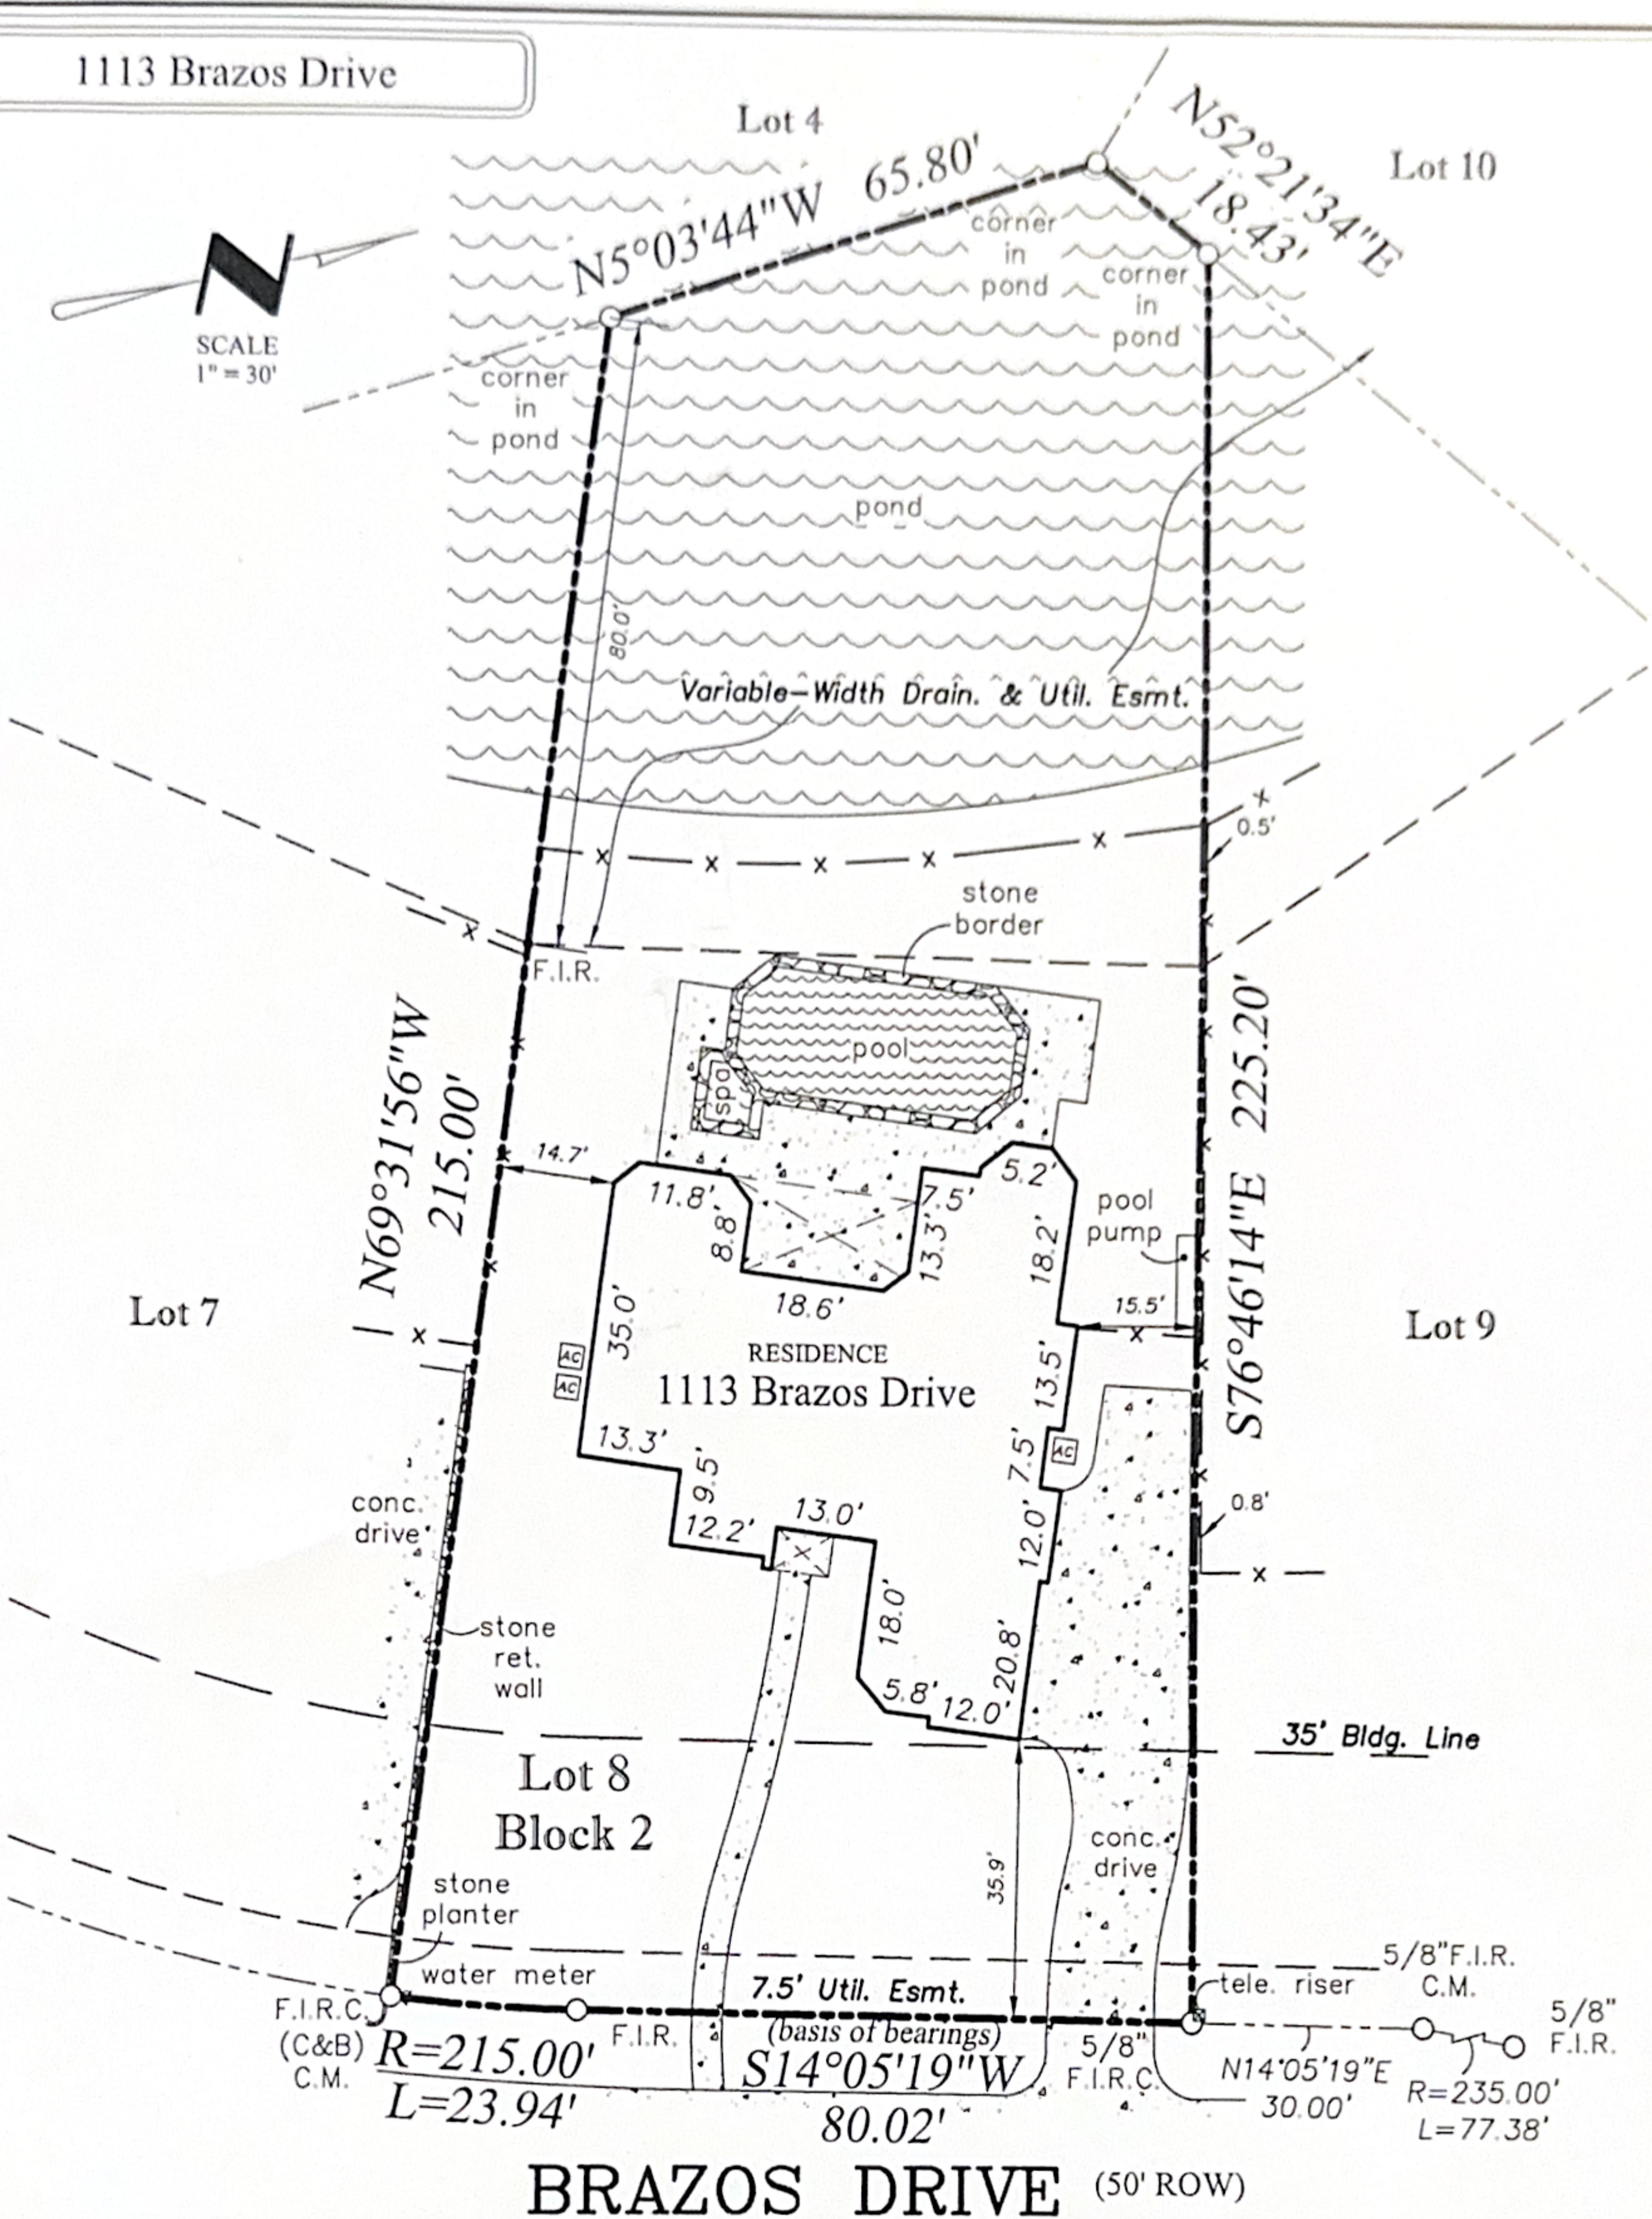

1113 Brazos Drive

BRAZOS DRIVE (50' ROW)

PROPERTY DESCRIPTION: Lot 8, Block 2, Southridge Lakes, Phase II, an addition to the City of Southlake, Tarrant County, Texas, according to the Map or Plat thereof recorded in Cabinet A, Slide 466, of the Map and/or Plat Records of Tarrant County, Texas.

LEGEND - C.M.= Controlling Monument; F.I.R.= Found Iron Rod; F.I.P.= Found Iron Pipe; F.C.P.= Fence Corner Post. O.H.E.=Overhead Electric. S.I.R.= Set Iron Rods 1/2" diameter with yellow cap stamped "Arthur Surveying Company". All found iron rods are 1/2" diameter unless otherwise noted. — x — (fence/ post) — O.H.U. — (overhead utility)

FLOOD NOTE: It is my opinion that the property described hereon is not within the 100-year flood zone area according to the Federal Emergency Management Agency Flood Insurance Rate Map Community-Panel No. 480612 0085 K, present Effective Date of map September 25, 2009, herein property situated within Zone "X" (Unshaded).

SURVEYORS CERTIFICATION:
The undersigned does hereby certify that this survey was this day made on the ground of the property legally described hereon and is correct, and to the best of my knowledge, there are no visible discrepancies, conflicts, shortages in area, boundary line conflicts, encroachments, overlapping of improvements, easements or rights of way that I have been advised of except as shown hereon. Corner noted as set will be set at a later date. The bearings shown hereon are based on the above referenced recorded map of plat unless otherwise noted.