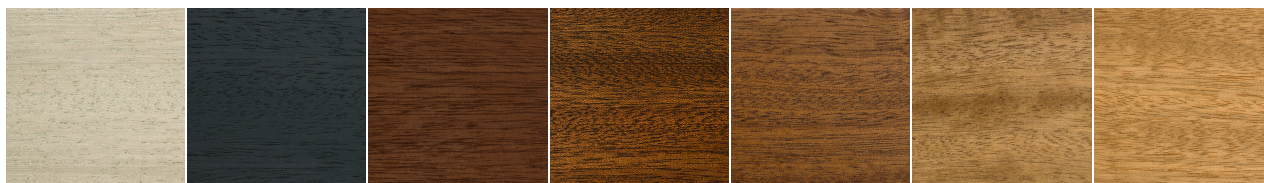

SYLVIE

Sylvie is the name for the classic Roman spirit of the forest. This sconce, pinned on a wall, recalls the orchid of legendary beauty that grows and is nourished on the trunk of a forest tree.

The orchid floats miraculously above the soil below, an incarnation, it seems, of the sylvan spirit. The feeling of enchantment and mystery we experience on a walk in the woods is captured in the Sylvie sconce.

MATERIALS
Sapele

LEAD TIME
8-10 weeks

DIMENSIONS
13.5"W x 9.5"D x 16"H
Mounting plate: 5"W x 14"H

DESIGNER
Vlad Krasnogorov

LIGHTING
15 watt LED C9 bulb
5" globe

Spray lacquer finishes available

Cerused

Ebonized