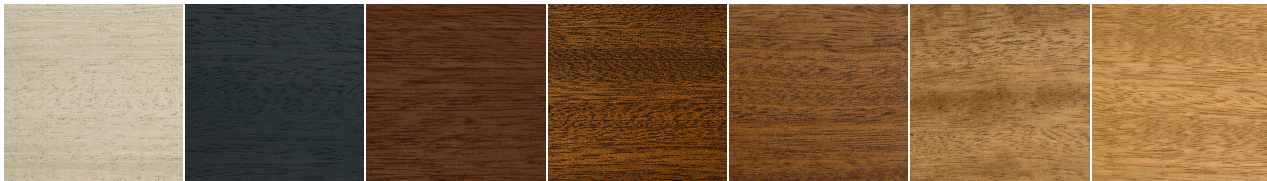

**MATERIALS**  
Sapele

**LEAD TIME**  
8-10 weeks

**DIMENSIONS**  
19"W x 12"D x 17"H - Original  
22"W x 15"D x 18"H - Grande  
(Grande also available in 20"H)

**DESIGNER**  
Vlad Krasnogorov

**UPHOLSTERY**  
Customer's own materials  
Yardage requirement: 1 yard