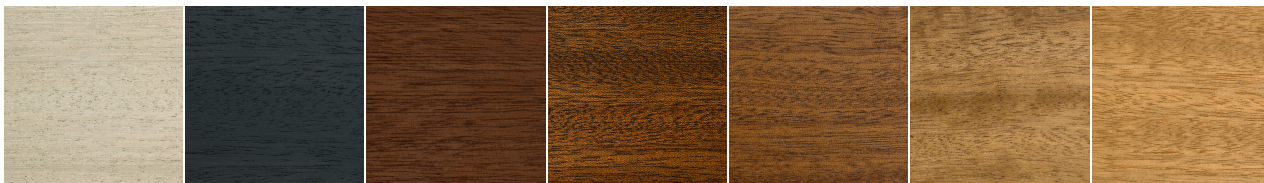

KRASNOGOROV STUDIO

HOMAGE CHAIR

This chair works well with a wide variety of contemporary styles. It is a contemporary interpretation of a classic chair architecture featuring fine carving, a minimalist spirit, and extraordinary comfort.

MATERIALS
Sapele

LEAD TIME
8-10 weeks

DIMENSIONS
24"W x 19"D x 29.5"H
Seat Height: 17-18"

DESIGNER
Vlad Krasnogorov

UPHOLSTERY
Customer's own materials
Yardage requirement: 1 yard

Cerused

Ebonized

Acajou