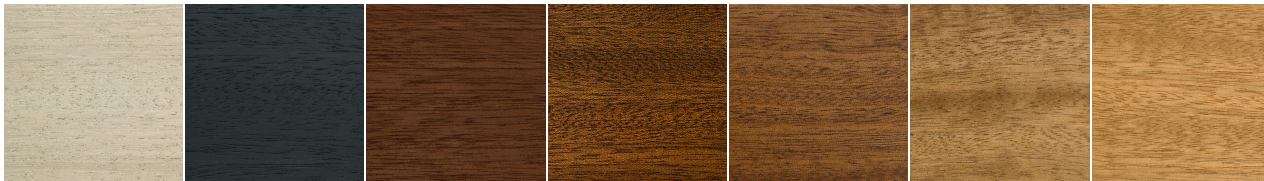

RITA TABLE

This contemporary table combines the clearly organic shape of the hand carved sweeping base elements, with the contemporary, geometric shape of the tops. Made up of two of identical sapele wood carvings, it has a playful rhythm like a pair of fish, or tadpoles engaged in a dance of some sort.

MATERIALS
Sapele

LEAD TIME
8-10 weeks

DIMENSIONS
36.5"W x 16"D x 17"H

DESIGNER
Vlad Krasnogorov

Cerused

Ebonized

Acajou

Tobacco