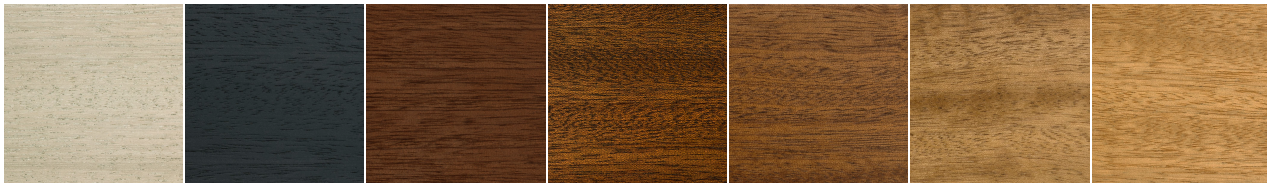

### UPHOLSTERY

Customer's own materials

Yardage requirement: 1 yard

Cerused

Ebonized

Acajou

Tobacco

Amber