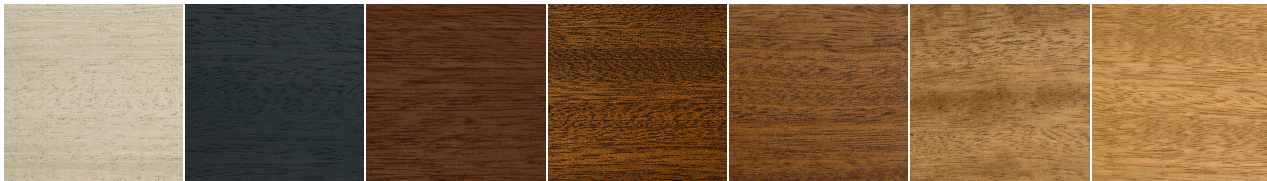

KRASNOGOROV STUDIO

EVOLUTION STOOL

Carved into quiet motion, each stool balances organic form with sculptural grace, as if shaped by nature rather than tools. Designed and made solely by its creator, Vlad Krasnogorov. Every piece is finished and upholstered by hand, carrying subtle variations that make it one of a kind.

MATERIALS
Sapele

LEAD TIME
10-12 weeks

DIMENSIONS
19"W x 12"D x 17"H - Original
22"W x 15"D x 18"H - Grande
(Grande also available in 20"H)

DESIGNER
Vlad Krasnogorov

UPHOLSTERY
Customer's own materials
Yardage requirement: 1 yard